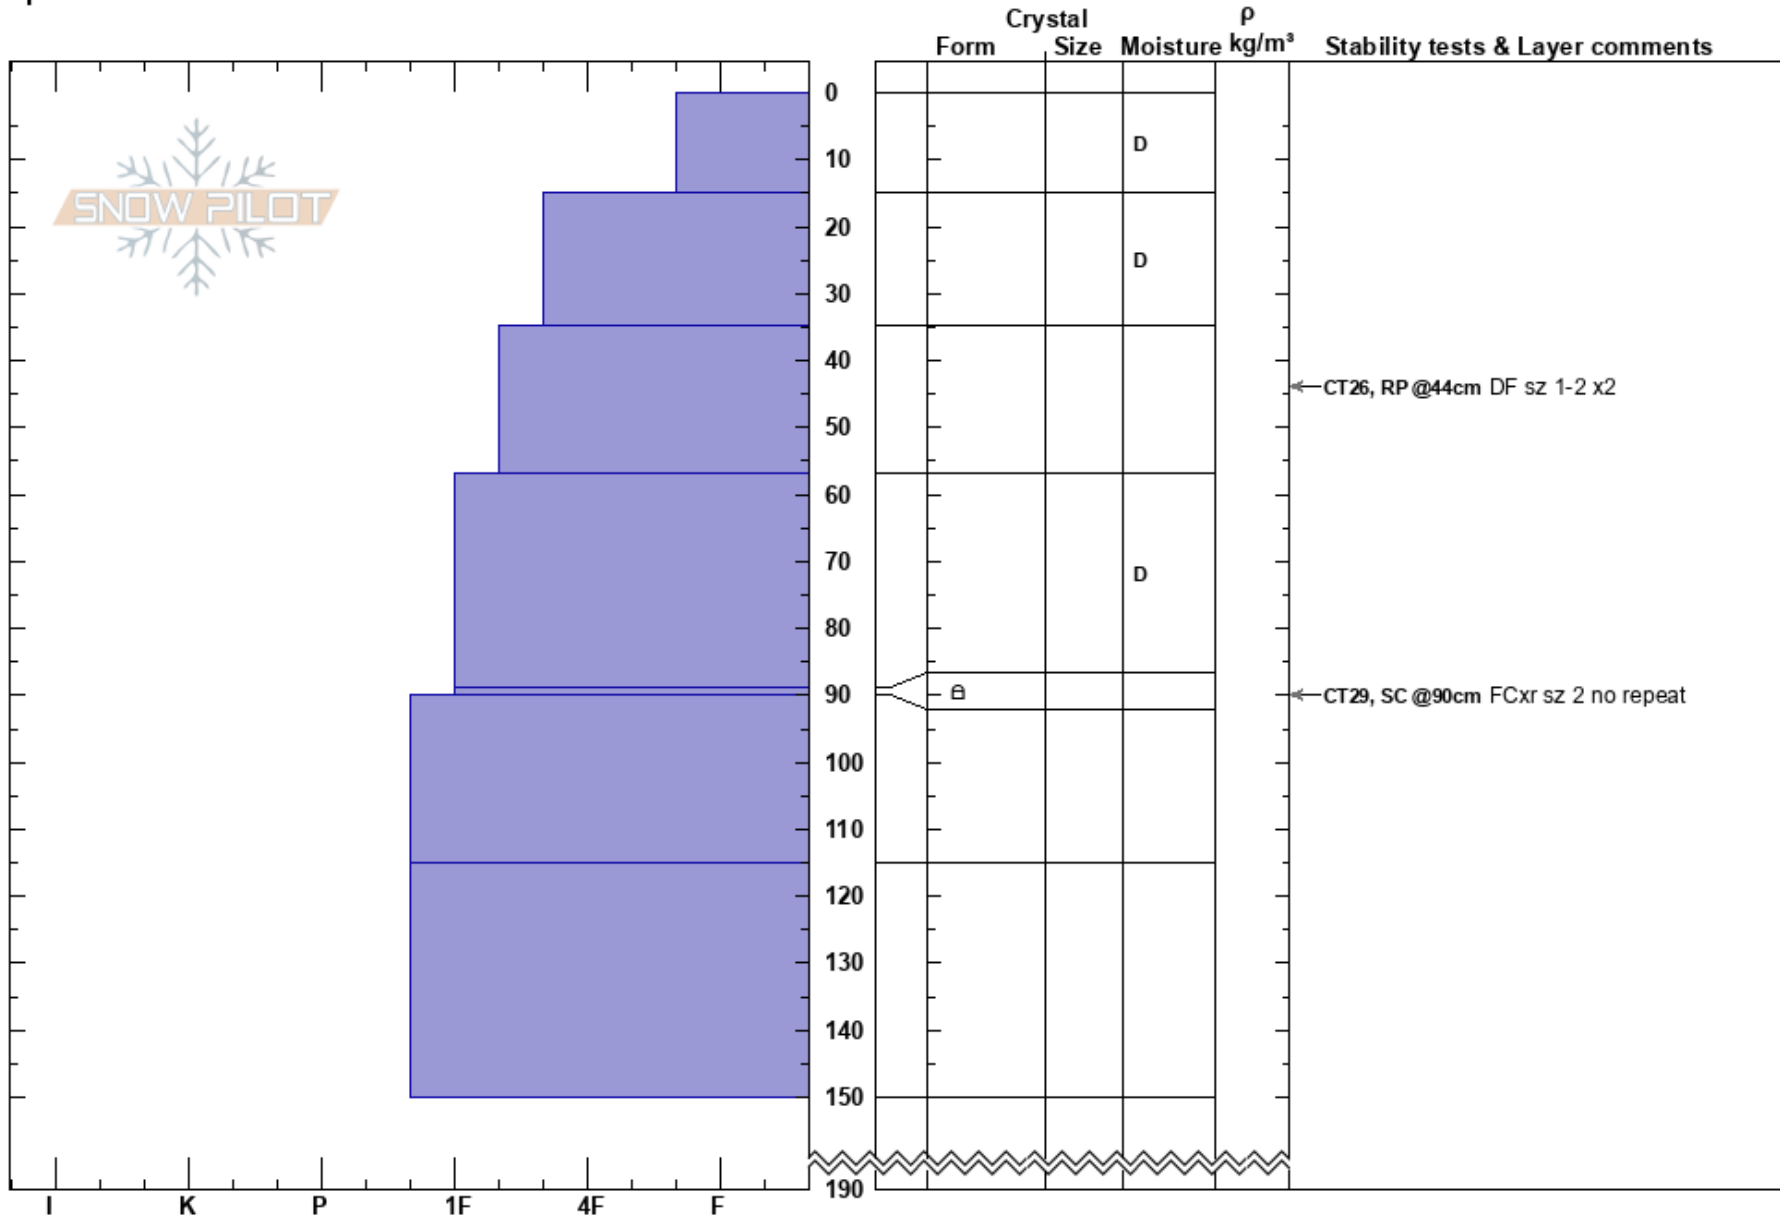

West Twin Treeline
 Selkirks
 BC
 Elevation: 2050 m
 Aspect: E
 Specifics:

Selkirk Tangiers
 02/01/2019 - 10:00
 Co-ord:
 Slope Angle: 26°
 Wind Loading: no

Stability:
 Air Temperature: -6.8°C PF:35 HS:190
 Sky Cover: OVC
 Precipitation: S-1
 Wind: SE Moderate
 Layer Notes: