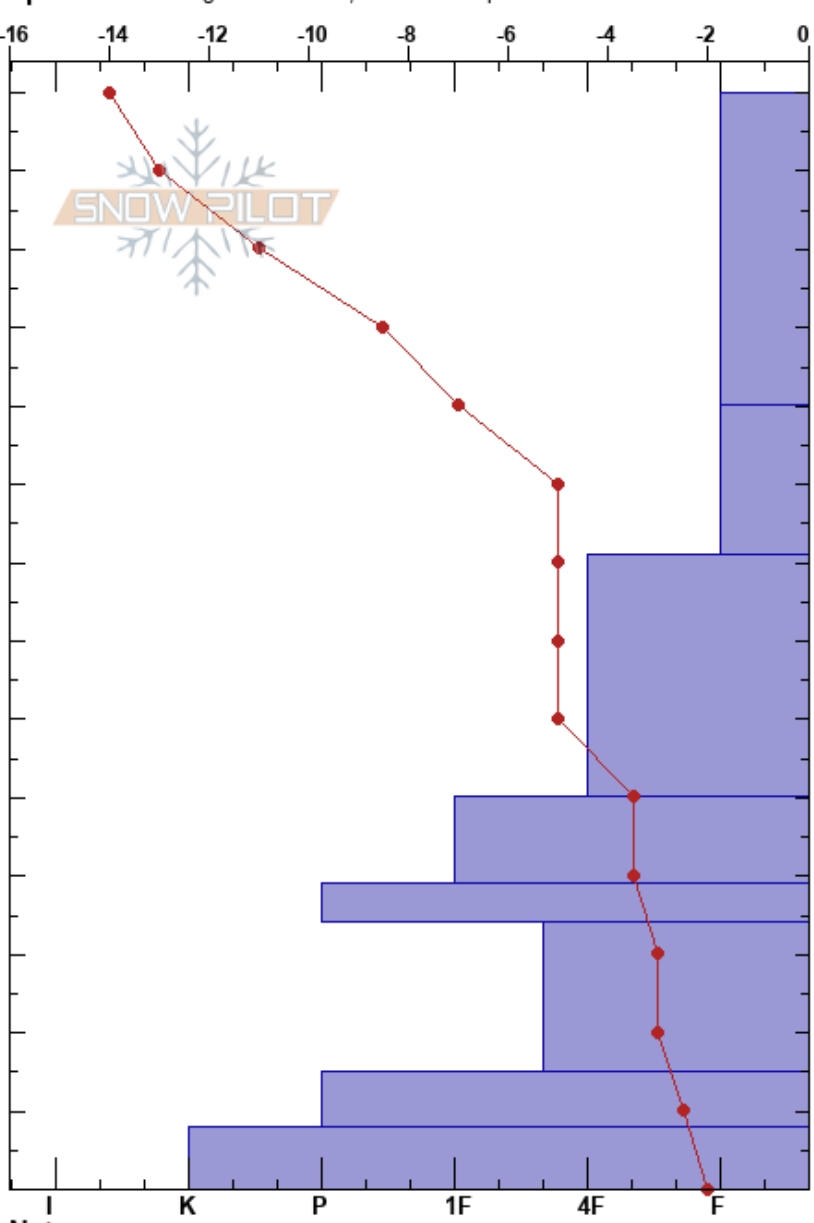

Beaver Dicks (Left)
 Teton Range
 WY
 Elevation: 8600 ft
 Aspect: 245°
 Specifics: Pit dug in a Ski Area; We skied slope

Kenny Heidenreich
 01/01/2019 - 12:45pm
 Co-ord:
 Slope Angle: 30°
 Wind Loading: no

Stability: **HS:140** **Layer Notes:**
 Air Temperature: -10°C
 Sky Cover: CLR
 Precipitation: NO
 Wind: SW Calm

Form	Crystal		Moisture	ρ kg/m ³	Stability tests & Layer comments
	Size				
/	1-2				
□ (/)	0.5-1.5				← ECTN14 @100cm
⊖	0.5-1				← ECTN27 @81cm
□	0.5-1				
⊖	0.5-1				← ECTN29 @34cm
□	1-2				
⊖	0.5-2				
⊙⊙					