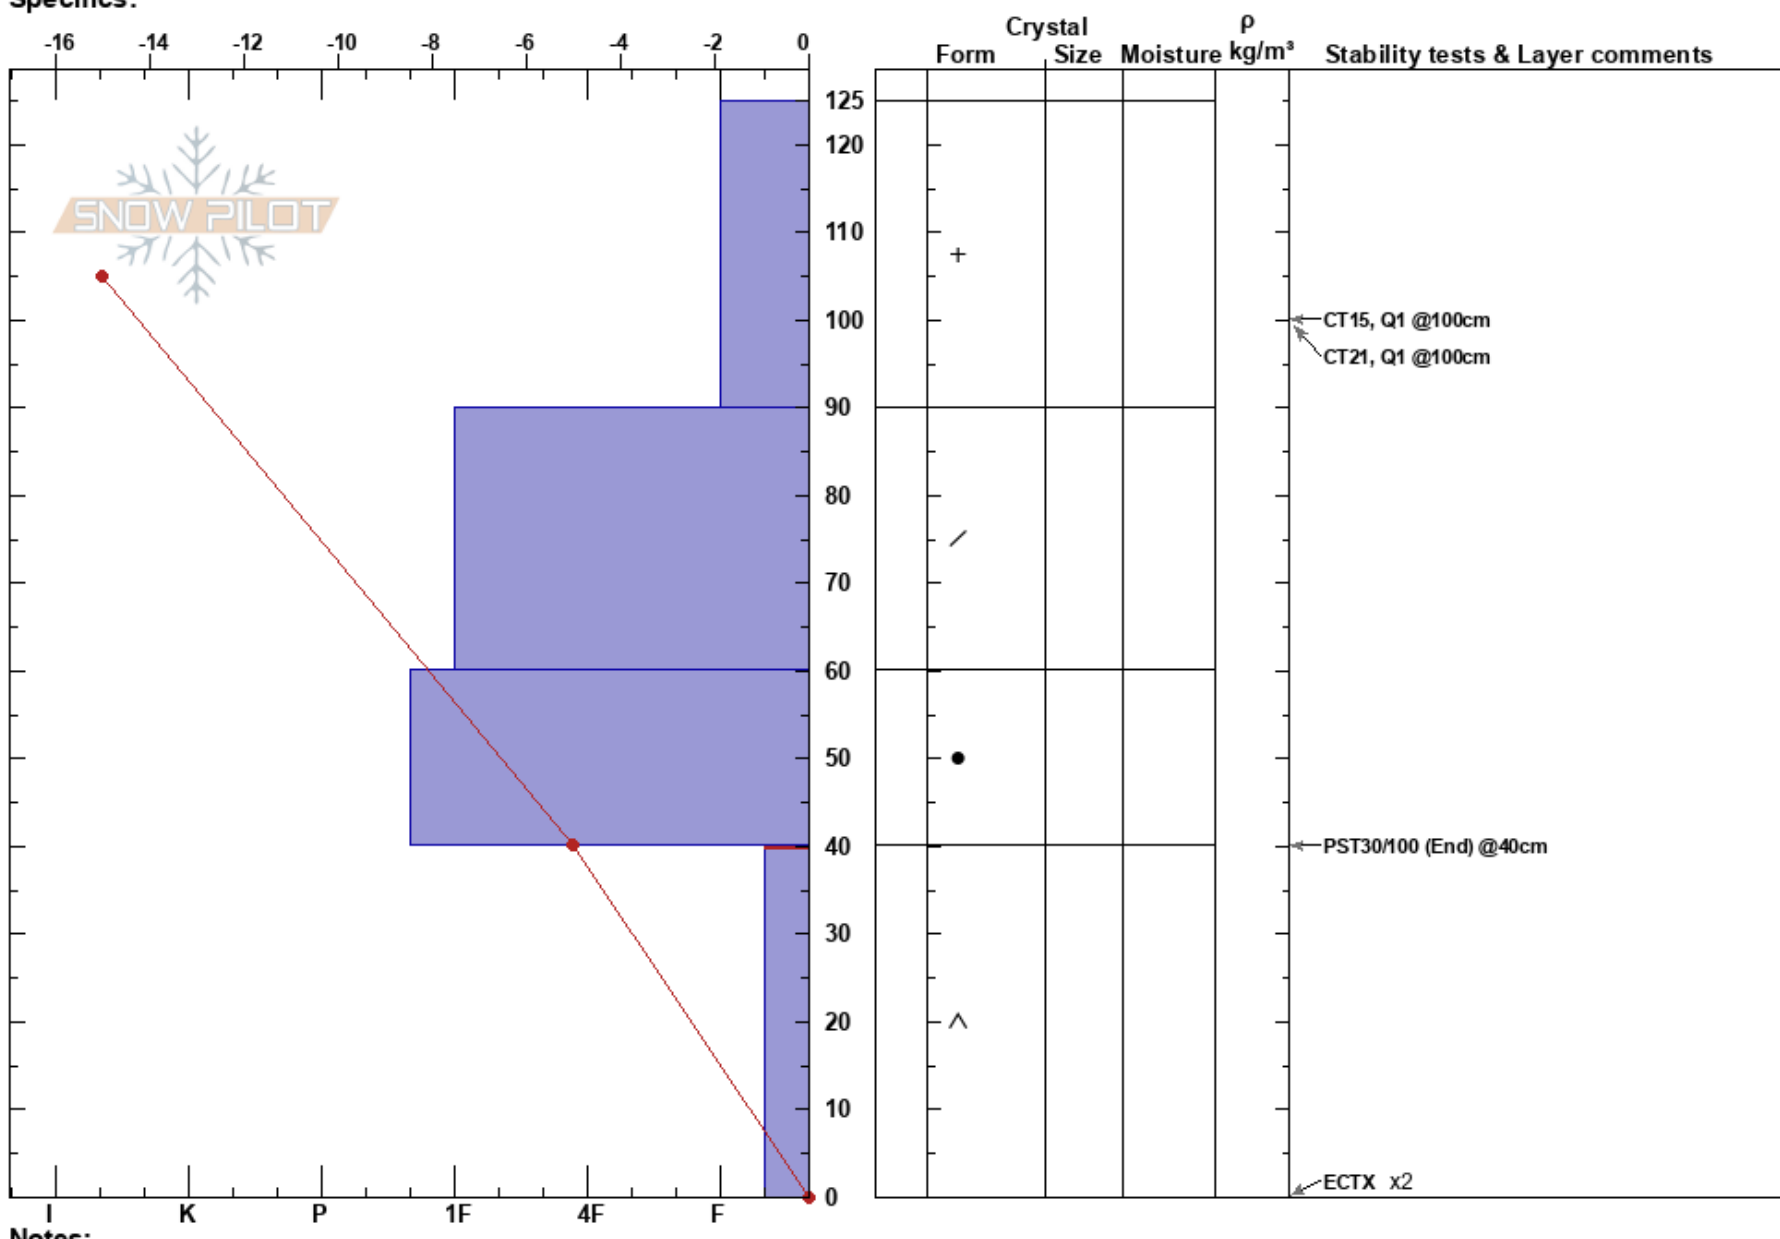

Red Lodge NE
 San Juan Range
 CO
 Elevation: 10700 ft
 Aspect: 70°
 Specifics:

Josh Vincent
 01/01/2019 - 5:00pm
 Co-ord:
 Slope Angle: 30°
 Wind Loading:

Stability:
 Air Temperature: -15°C
 Sky Cover: CLR
 Precipitation: NO
 Wind: Calm
 HS: 125
 PF: 100
 PS: 40
 40-0cm: Problematic layer