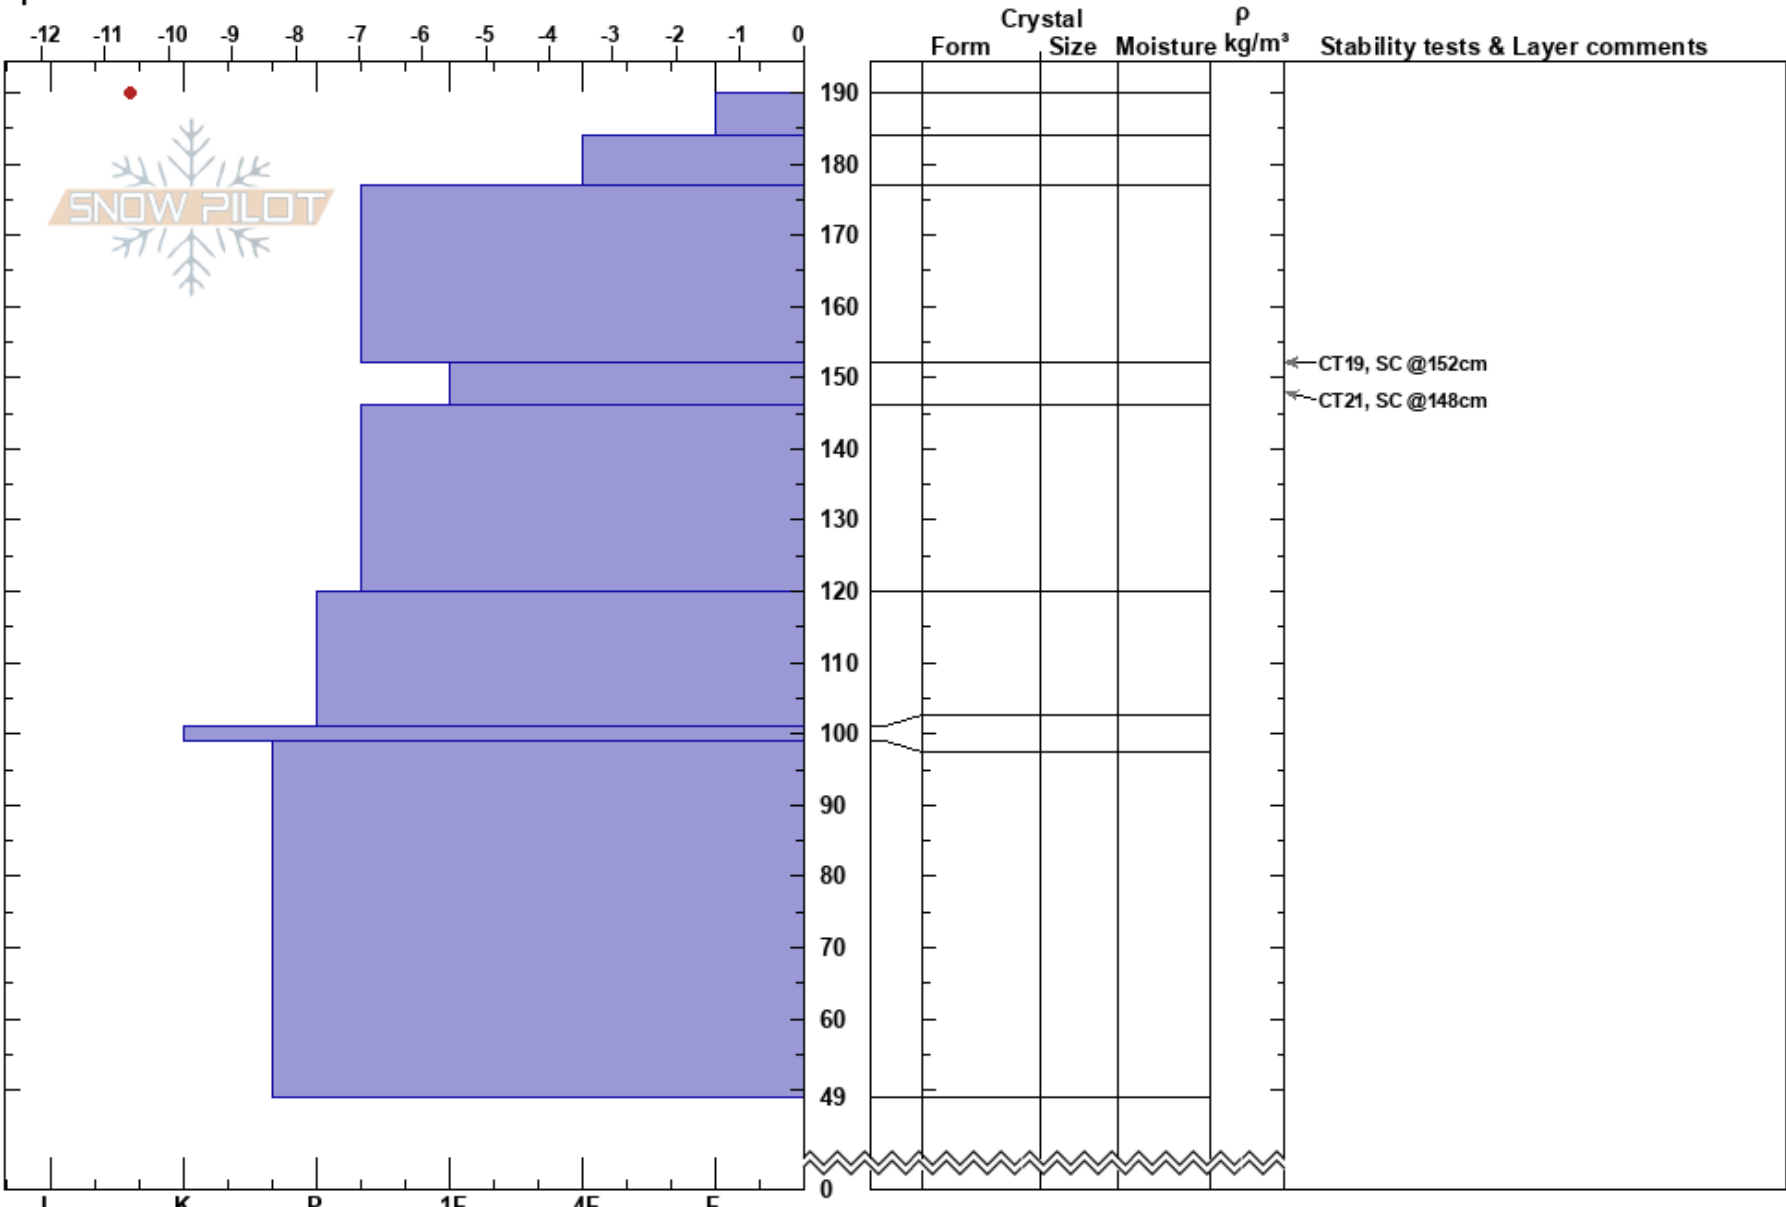

Hummingbird
 Columbia Mountains
 BC
Elevation:
Aspect: 160°
Specifics:

Coulter Austin
 28/12/2018 - 11:00
Co-ord: 49.43243N, -117.12644W
Slope Angle:
Wind Loading:

Stability: HS:190
Air Temperature: -12°C
Sky Cover: OVC
Precipitation: S1
Wind: SW Light Breeze
Layer Notes: