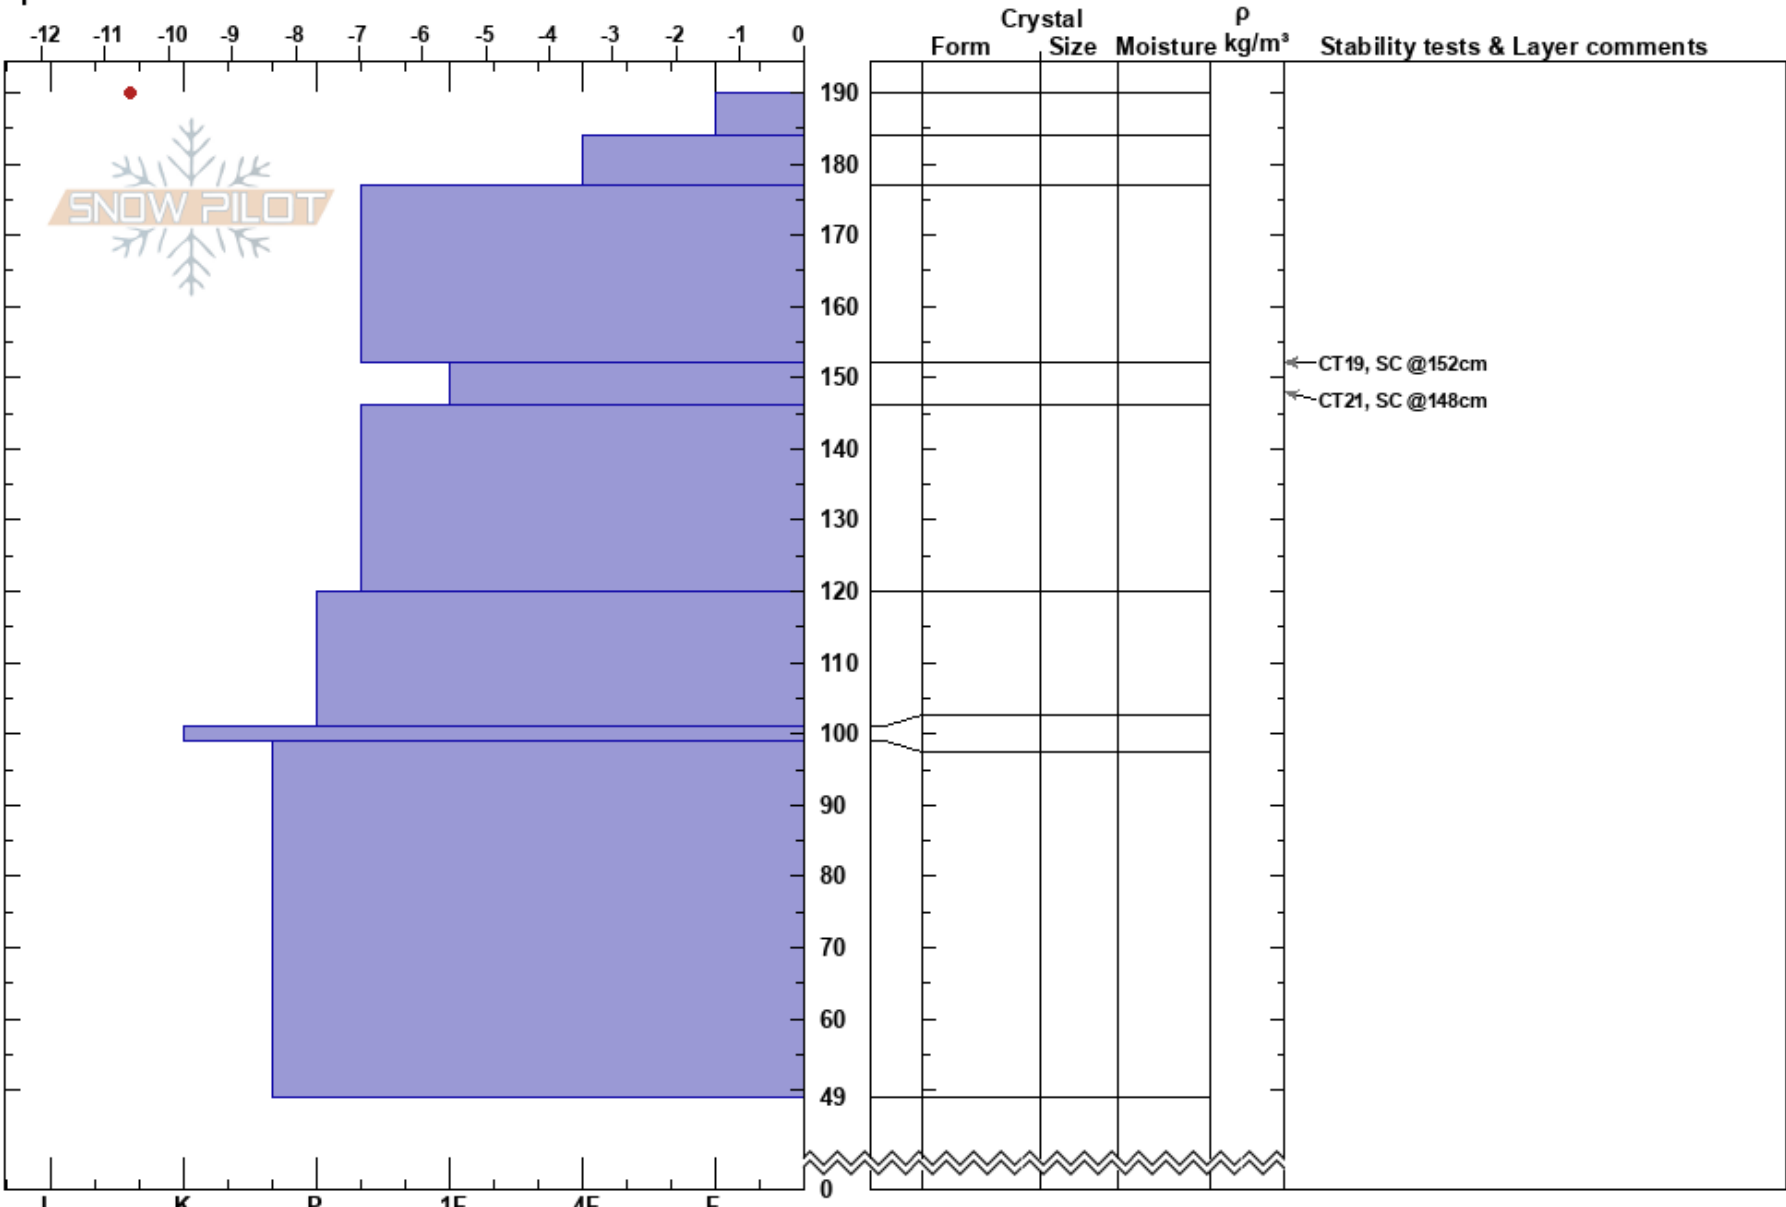

Hummingbird
 Columbia Mountains
 BC
Elevation:
Aspect: 160°
Specifics:

Coulter Austin
 28/12/2018 - 11:00
Co-ord: 49.43243N, -117.12644W
Slope Angle:
Wind Loading:

Stability: HS:190
Air Temperature: -12°C
Sky Cover: OVC
Precipitation: S1
Wind: SW Light Breeze
Layer Notes:

Notes:

I K P 1F 4F F