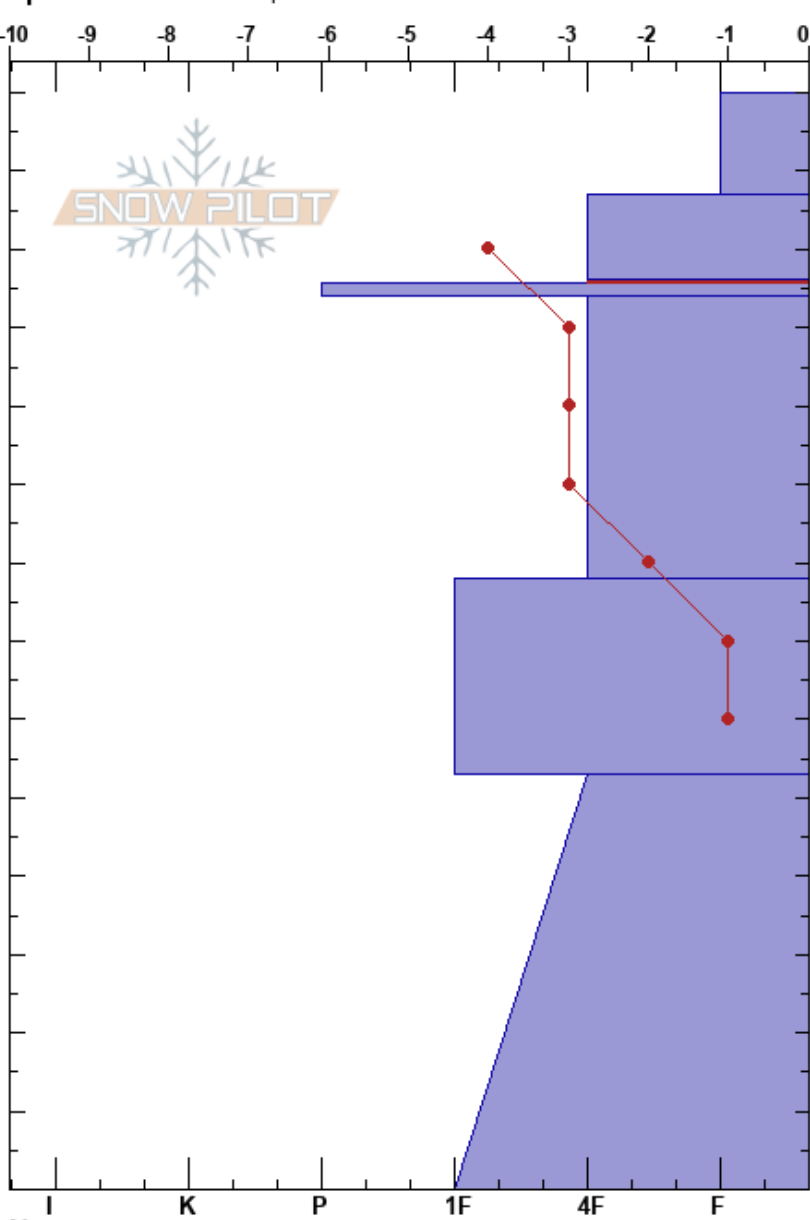

Little Truckee Summit
 Central Sierra
 CA
Elevation: 6720 ft
Aspect: 16°
Specifics: We skied slope

Brandon Schwartz
 01/15/2017 - 9:40am
Co-ord: 39.50402N, -120.28780W
Slope Angle: 30°
Wind Loading: no

Stability: Good
Air Temperature: -6°C
Sky Cover: X
Precipitation: NO
Wind: Calm

HS: 140
PS: 10
 116-115.5cm: Very early stage facets.
 116-115.5cm: Problematic layer
 115.5-114cm: Jan 12 rain crust

Elevation (cm)	Crystal		Moisture	ρ kg/m ³	Stability tests & Layer comments
	Form	Size			
140					
130	/	0.5-1			
120	/	0.5-1			
116	☐	1			← ECTN18 @116cm ← CT23, RP @116cm ← PST95/100 (End) @116cm
110	=				
100					
90	/ (●)	0.5-1			← ECTN29 @90cm
80					
70	●	0.5			
60					
50					
40					
30	☐	3			
20					
10					
0					

Notes: Pit dug in large open are below treeline.