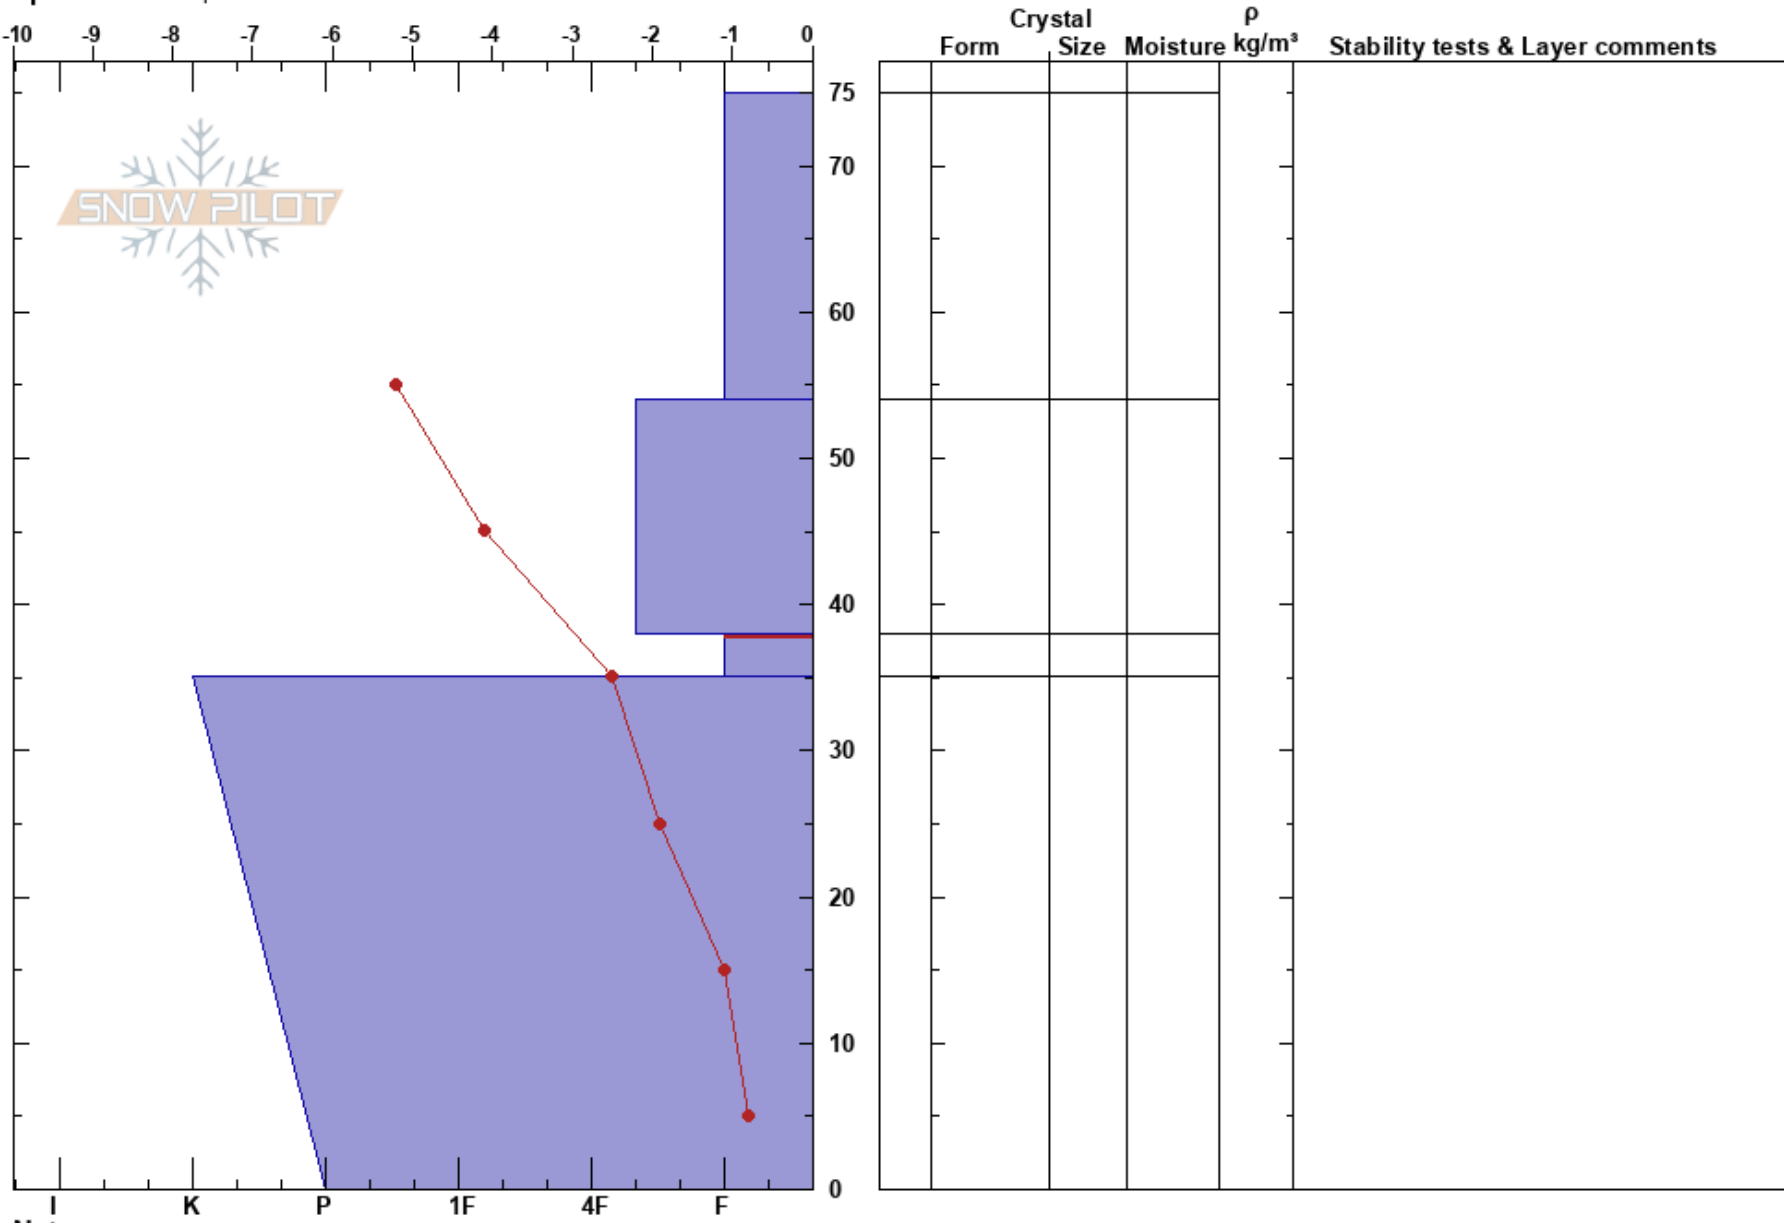

Pre Laurel Ridge N  
 La Sal Mountains  
 UT  
**Elevation:** 10800 ft  
**Aspect:** NE  
**Specifics:** Poor pit location

Charlie Ramser  
 12/31/2018 - 1:30pm  
**Co-ord:** 38.46643N, -109.25413W  
**Slope Angle:** 23°  
**Wind Loading:**

**Stability:** **HS:75**  
**Air Temperature:** -12°C  
**Sky Cover:** OVC  
**Precipitation:** S-1  
**Wind:** Calm  
**Layer Notes:**  
 38-35cm: Problematic layer

Notes: