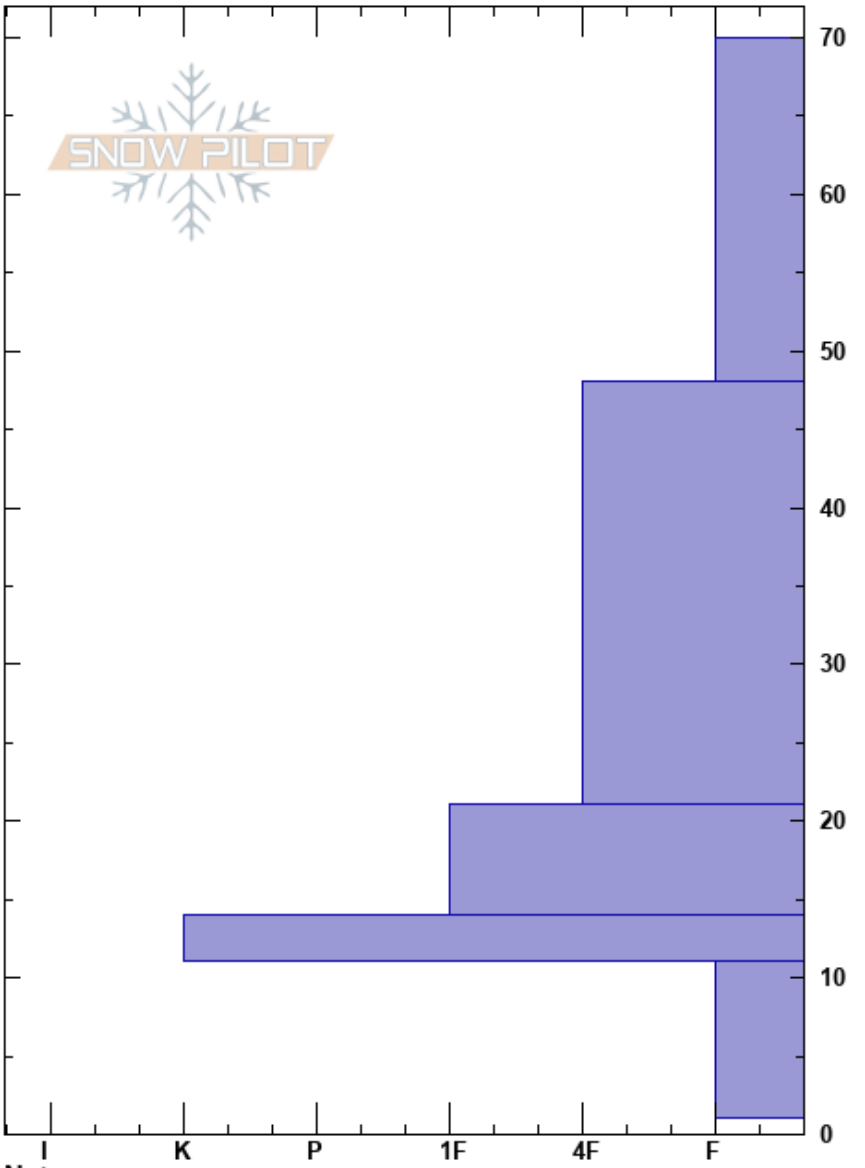

crow creek
 Chugach Range
 AK
 Elevation: 1790 ft
 Aspect: 172°
 Specifics:

Brittany Dunbar
 12/28/2018 - 1:21pm
 Co-ord: 61.13600N, -149.53300W
 Slope Angle: 35°
 Wind Loading: no

Stability: **HS:70**
 Air Temperature: 28°F **PF:47** 14-11cm:Problematic layer
 Sky Cover: SCT
 Precipitation: NO
 Wind: Calm

Crystal Form	Crystal Size	Moisture	ρ kg/m ³	Stability tests & Layer comments
+ (V)	0.5-1			
•	0.5			
◡ (/)	0.5			
■				
□	2			
				ECTX

Notes: