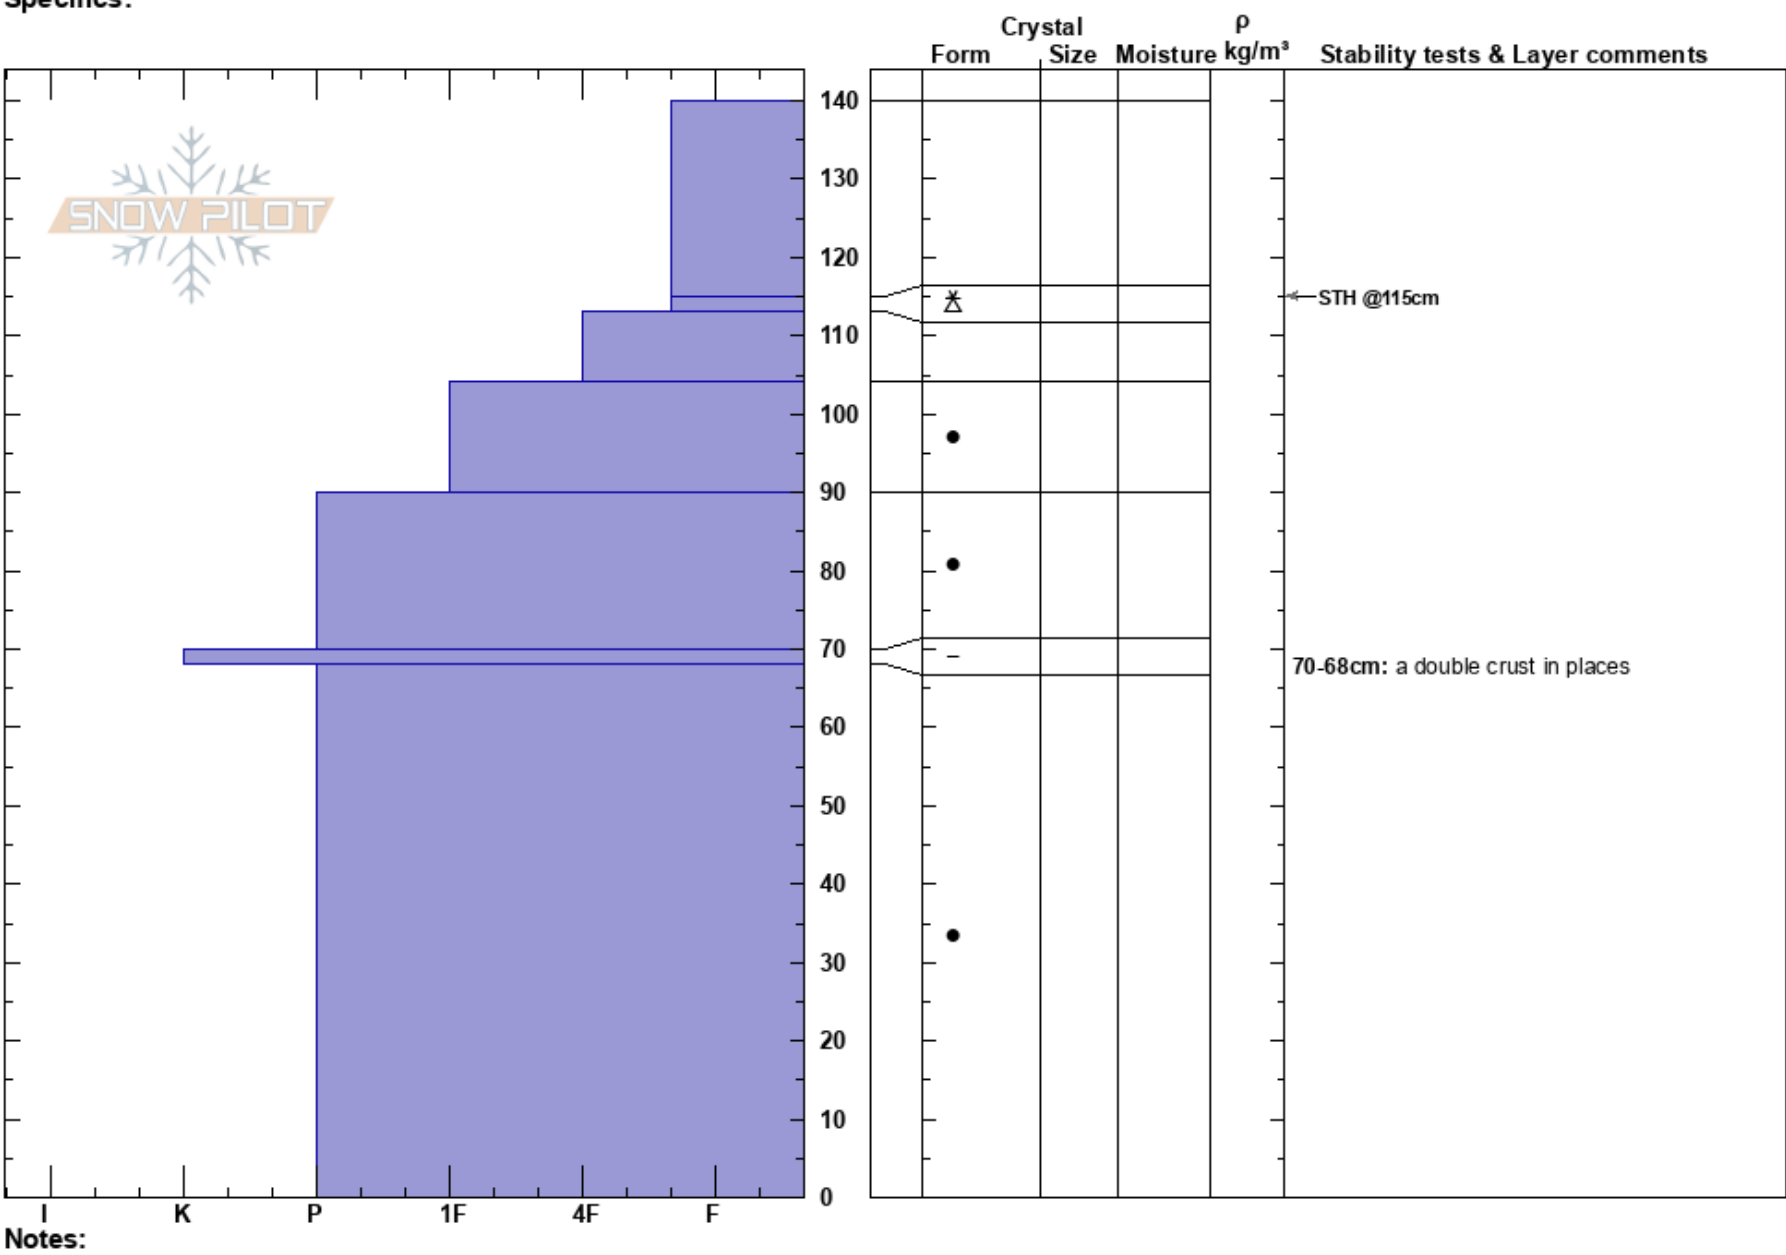

White Pine  
 Central Wasatch  
 UT  
 Elevation: 9999 ft  
 Aspect: 192°  
 Specifics:

Evelyn Lees  
 01/15/2017 - 12:00pm  
 Co-ord: 40.54746N, -111.66929W  
 Slope Angle: 35°  
 Wind Loading: previous

Stability: Very Good HS:140  
 Air Temperature: 70-68cm: a double crust in places  
 Sky Cover: FEW  
 Precipitation: NO  
 Wind: Calm

Notes: