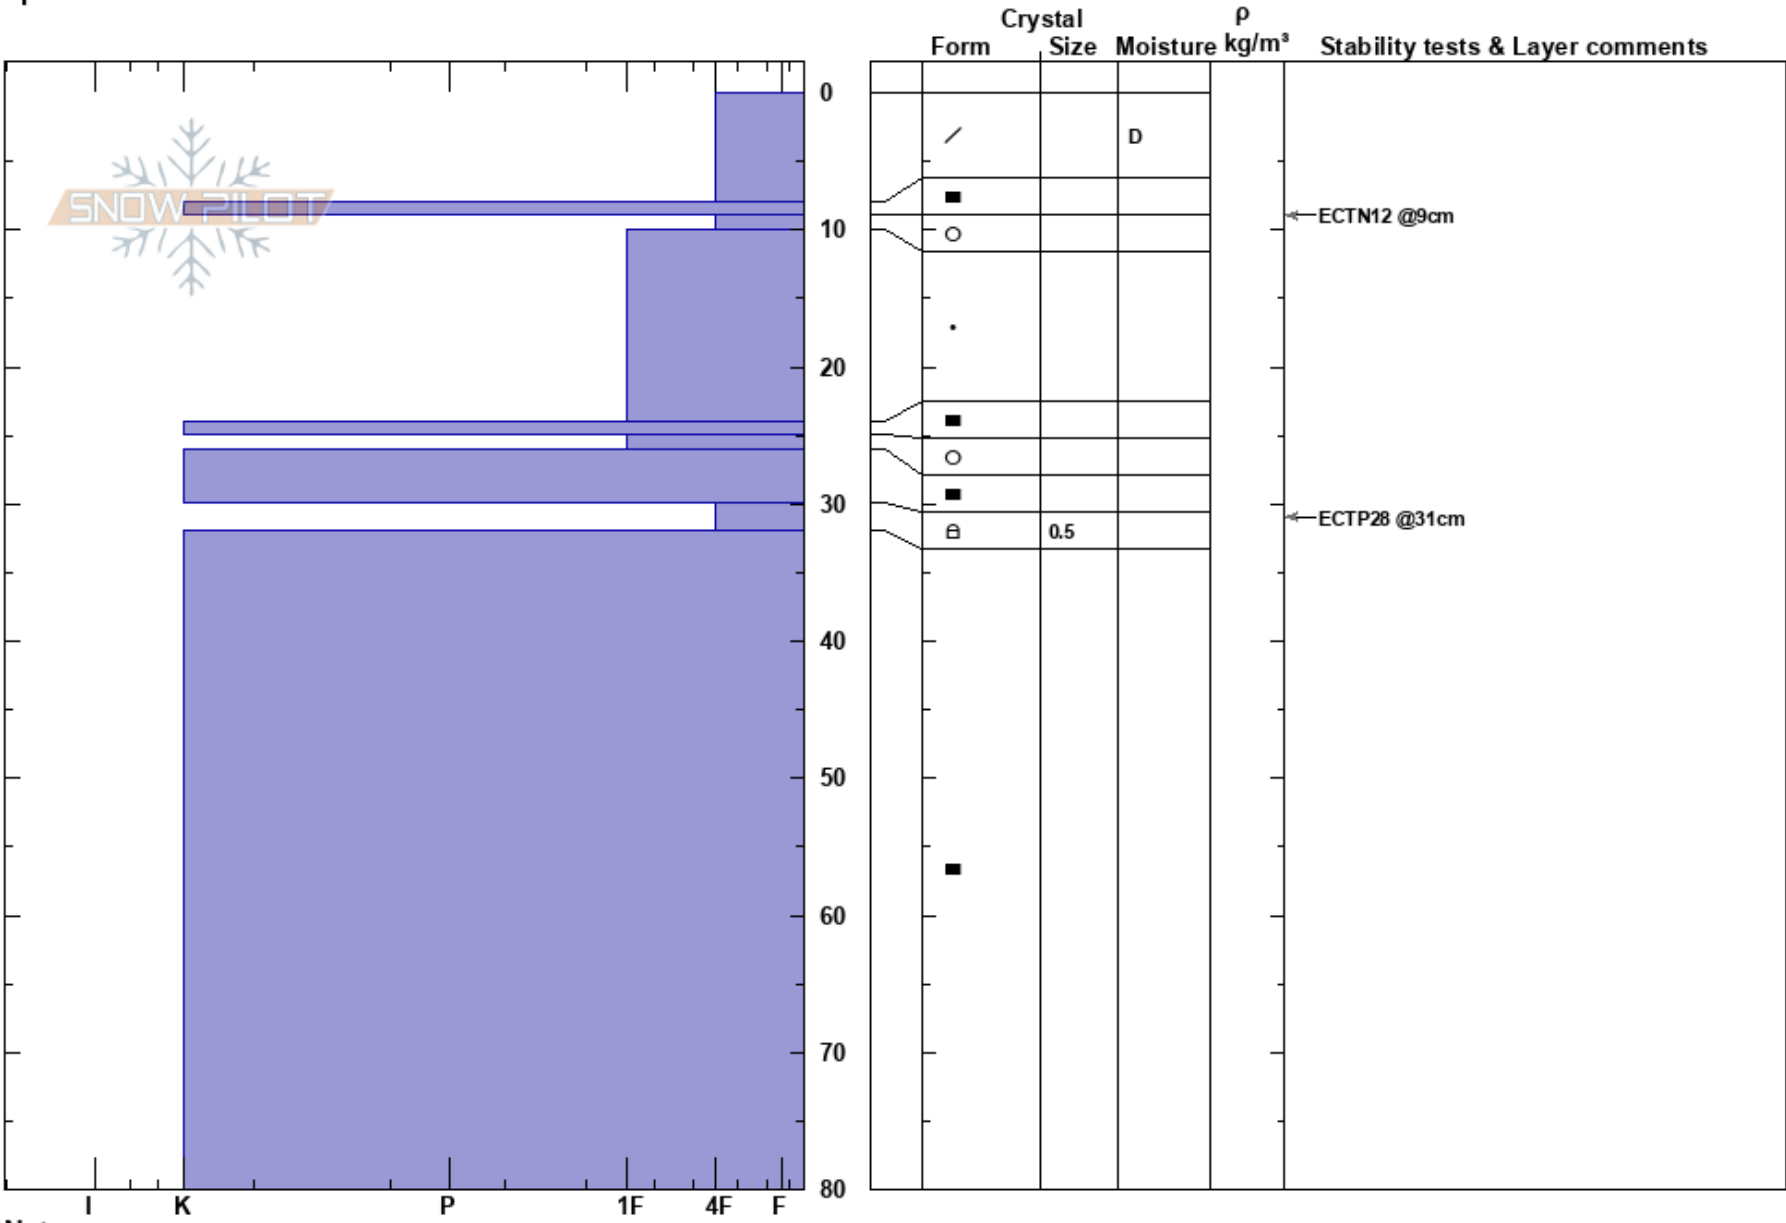

Rundtind
 Lyngen Alps
 Norway
 Elevation: 700 m
 Aspect:
 Specifics:

Patrik Jonsson
 15/01/2017 - 11:00
 Co-ord:
 Slope Angle: 15°
 Wind Loading: no

Stability:
 Air Temperature: -5°C
 Precipitation: NO
 Wind: W Calm
 HS:80
 PF:5
 Layer Notes:
 9-10cm: Problematic layer