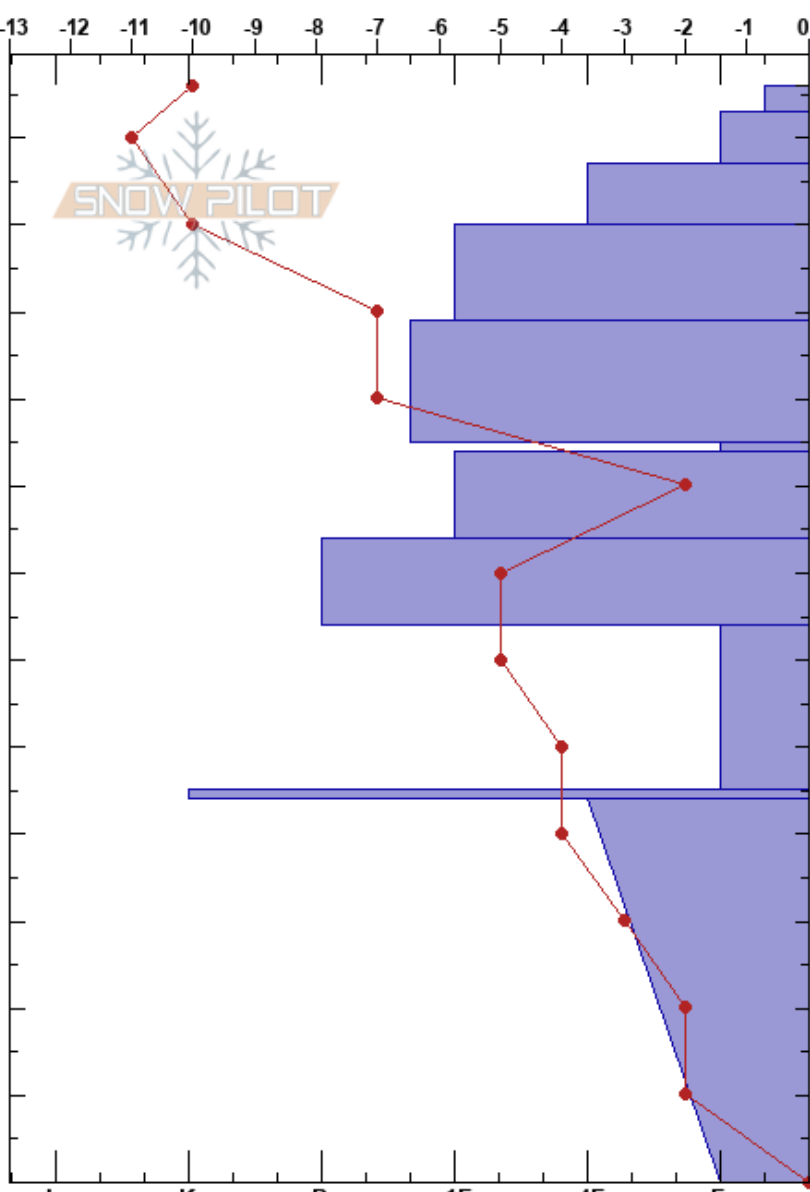

rattlesnake12\_31\_2018  
 Rattlesnake Mtns  
 MT  
 Elevation: 7800 ft  
 Aspect: 165°

Travis Craft  
 12/31/2018 - 11:00am  
 Co-ord: 47.04015N, -113.98256W  
 Slope Angle: 20°  
 Wind Loading:

Stability: Poor  
 Air Temperature: -11°C  
 Sky Cover: OVC  
 Precipitation: NO  
 Wind: Calm

HS:126  
 PF:60  
 44-0cm: Problematic layer  
 Layer Notes:  
 Recent avalanche activity on similar slopes; Recent avalanche activity on different slopes

Specifics: Collapsing, widespread; Collapsing, localized; Cracking;

Crystal Form	Size	Moisture	$\rho$ kg/m <sup>3</sup>	Stability tests & Layer comments
+				
/				
•				
•				
/				←ECTP12 @99cm
	3-6			
•				
•				
□	2			
⊙				←ECTP21 @44cm
□ (^)				

Notes: