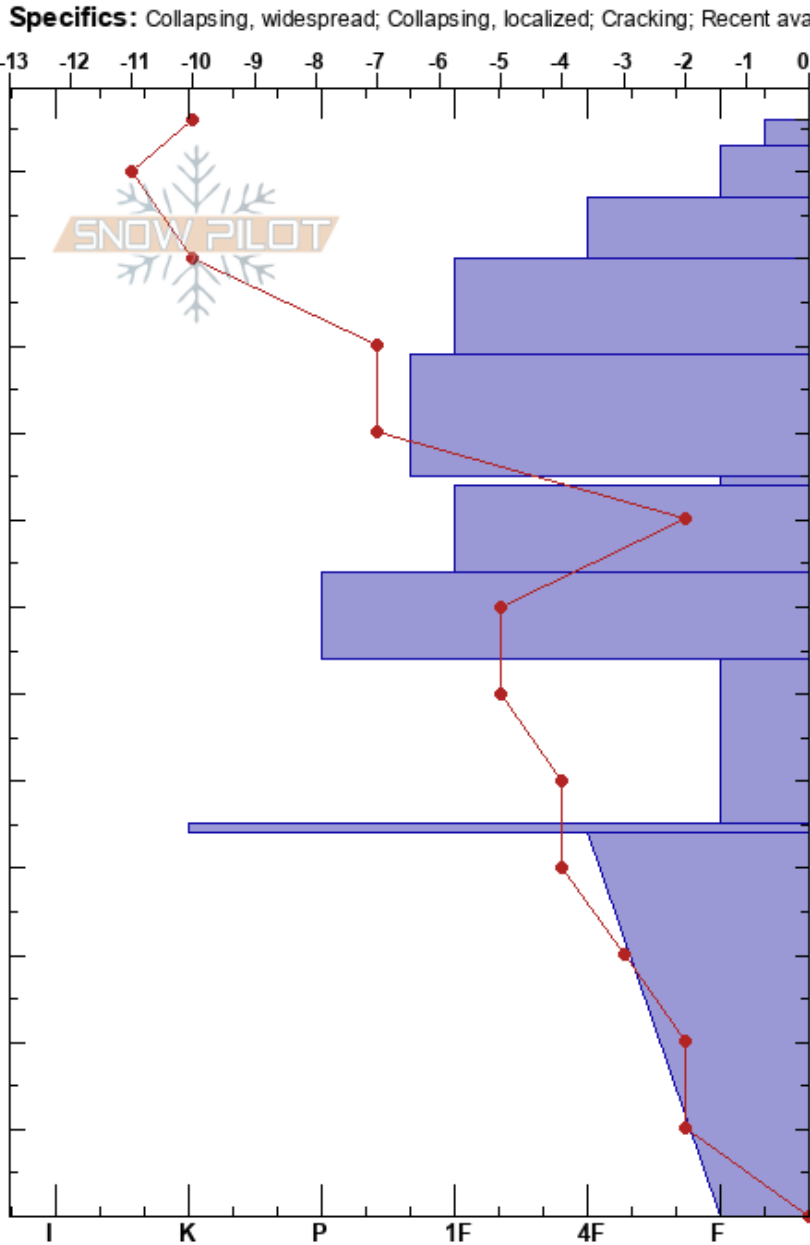

rattlesnake12_31_2018
 Rattlesnake Mtns
 MT
 Elevation: 7800 ft
 Aspect: 165°

Travis Craft
 12/31/2018 - 11:00am
 Co-ord: 47.04015N, -113.98256W
 Slope Angle: 20°
 Wind Loading:

Stability: Poor
 Air Temperature: -11°C
 Sky Cover: OVC
 Precipitation: NO
 Wind: Calm

HS:126
 PF:60
 44-0cm: Problematic layer
 Layer Notes:
 Recent avalanche activity on similar slopes; Recent avalanche activity on different slopes

Depth (cm)	Crystal Form	Crystal Size	Moisture	Stability tests & Layer comments
126	+			
120	/			
110	•			
100	•			
90	/			
80	•	3-6		
70	•			
60	□	2		
50	⊙			
44	⊙			←ECTP21 @44cm
40				
30				
20	□ (^)			
10				
0				