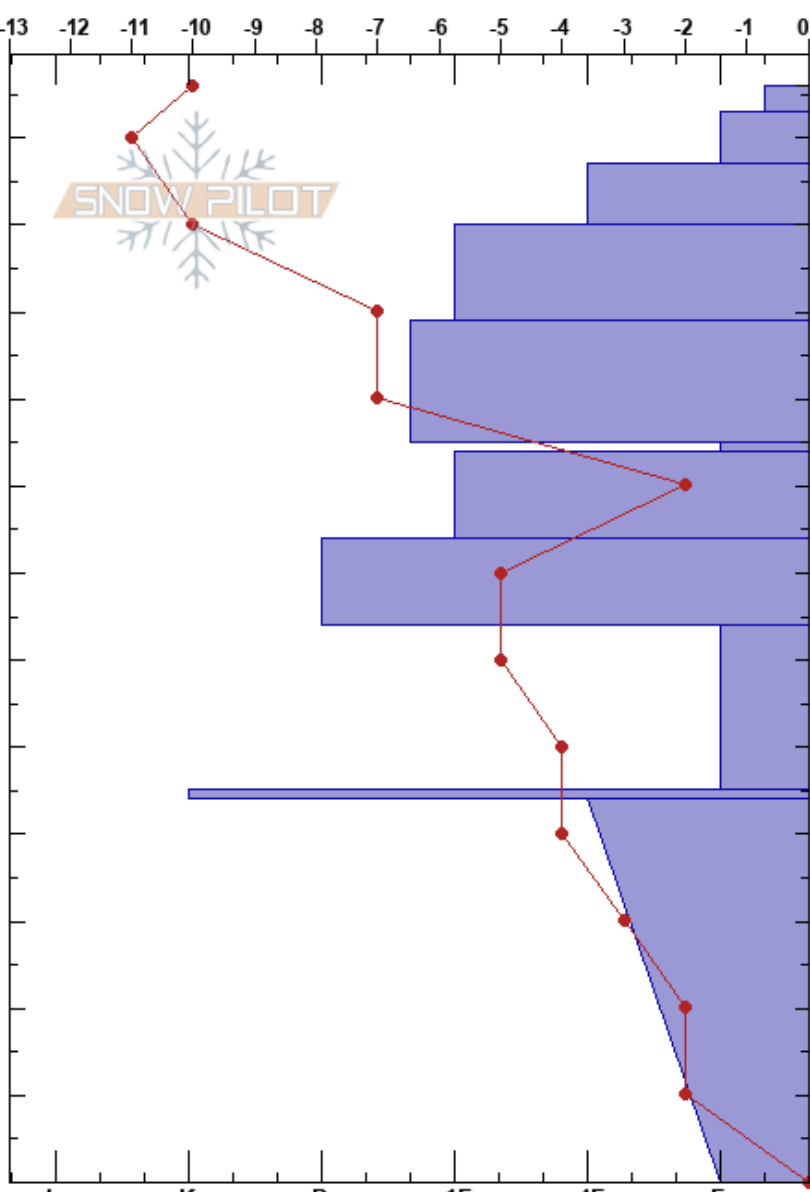

rattlesnake12_31_2018
 Rattlesnake Mtns
 MT
 Elevation: 7800 ft
 Aspect: 165°

Travis Craft
 12/31/2018 - 11:00am
 Co-ord: 47.04015N, -113.98256W
 Slope Angle: 20°
 Wind Loading:

Stability: Poor
 Air Temperature: -11°C
 Sky Cover: OVC
 Precipitation: NO
 Wind: Calm

HS:126
 PF:60
 44-0cm: Problematic layer
 Layer Notes:
 Recent avalanche activity on similar slopes; Recent avalanche activity on different slopes

Specifics: Collapsing, widespread; Collapsing, localized; Cracking;

Crystal Form	Size	Moisture	ρ kg/m ³	Stability tests & Layer comments
+				
/				
•				
•				
/				←ECTP12 @99cm
	3-6			
•				
•				
□	2			
⊙				←ECTP21 @44cm
□ (^)				

Notes: