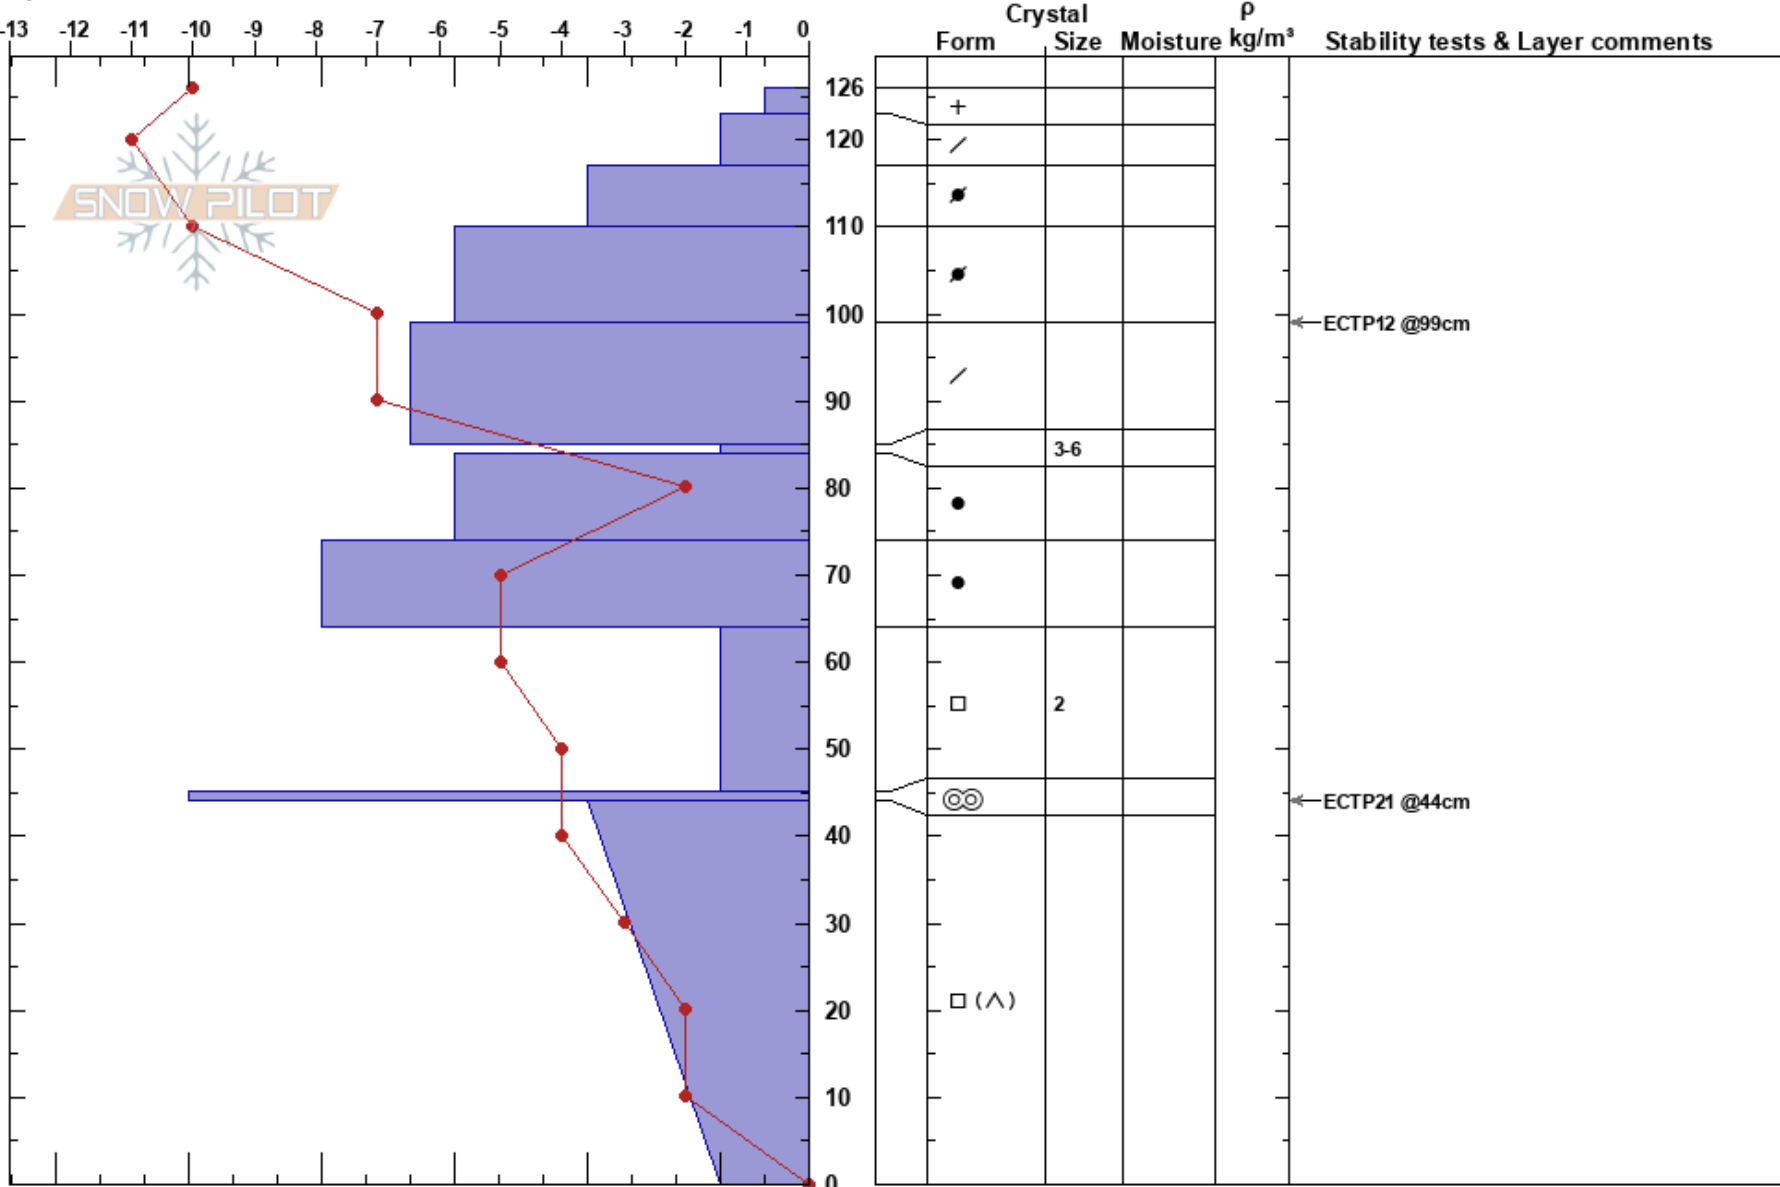

rattlesnake12_31_2018
 Rattlesnake Mtns
 MT
 Elevation: 7800 ft
 Aspect: 165°

Travis Craft
 12/31/2018 - 11:00am
 Co-ord: 47.04015N, -113.98256W
 Slope Angle: 20°
 Wind Loading:

Stability: Poor
 Air Temperature: -11°C
 Sky Cover: OVC
 Precipitation: NO
 Wind: Calm

HS:126
 PF:60
 44-0cm: Problematic layer

Specifics: Collapsing, widespread; Collapsing, localized; Cracking; Recent avalanche activity on similar slopes; Recent avalanche activity on different slopes

Notes: