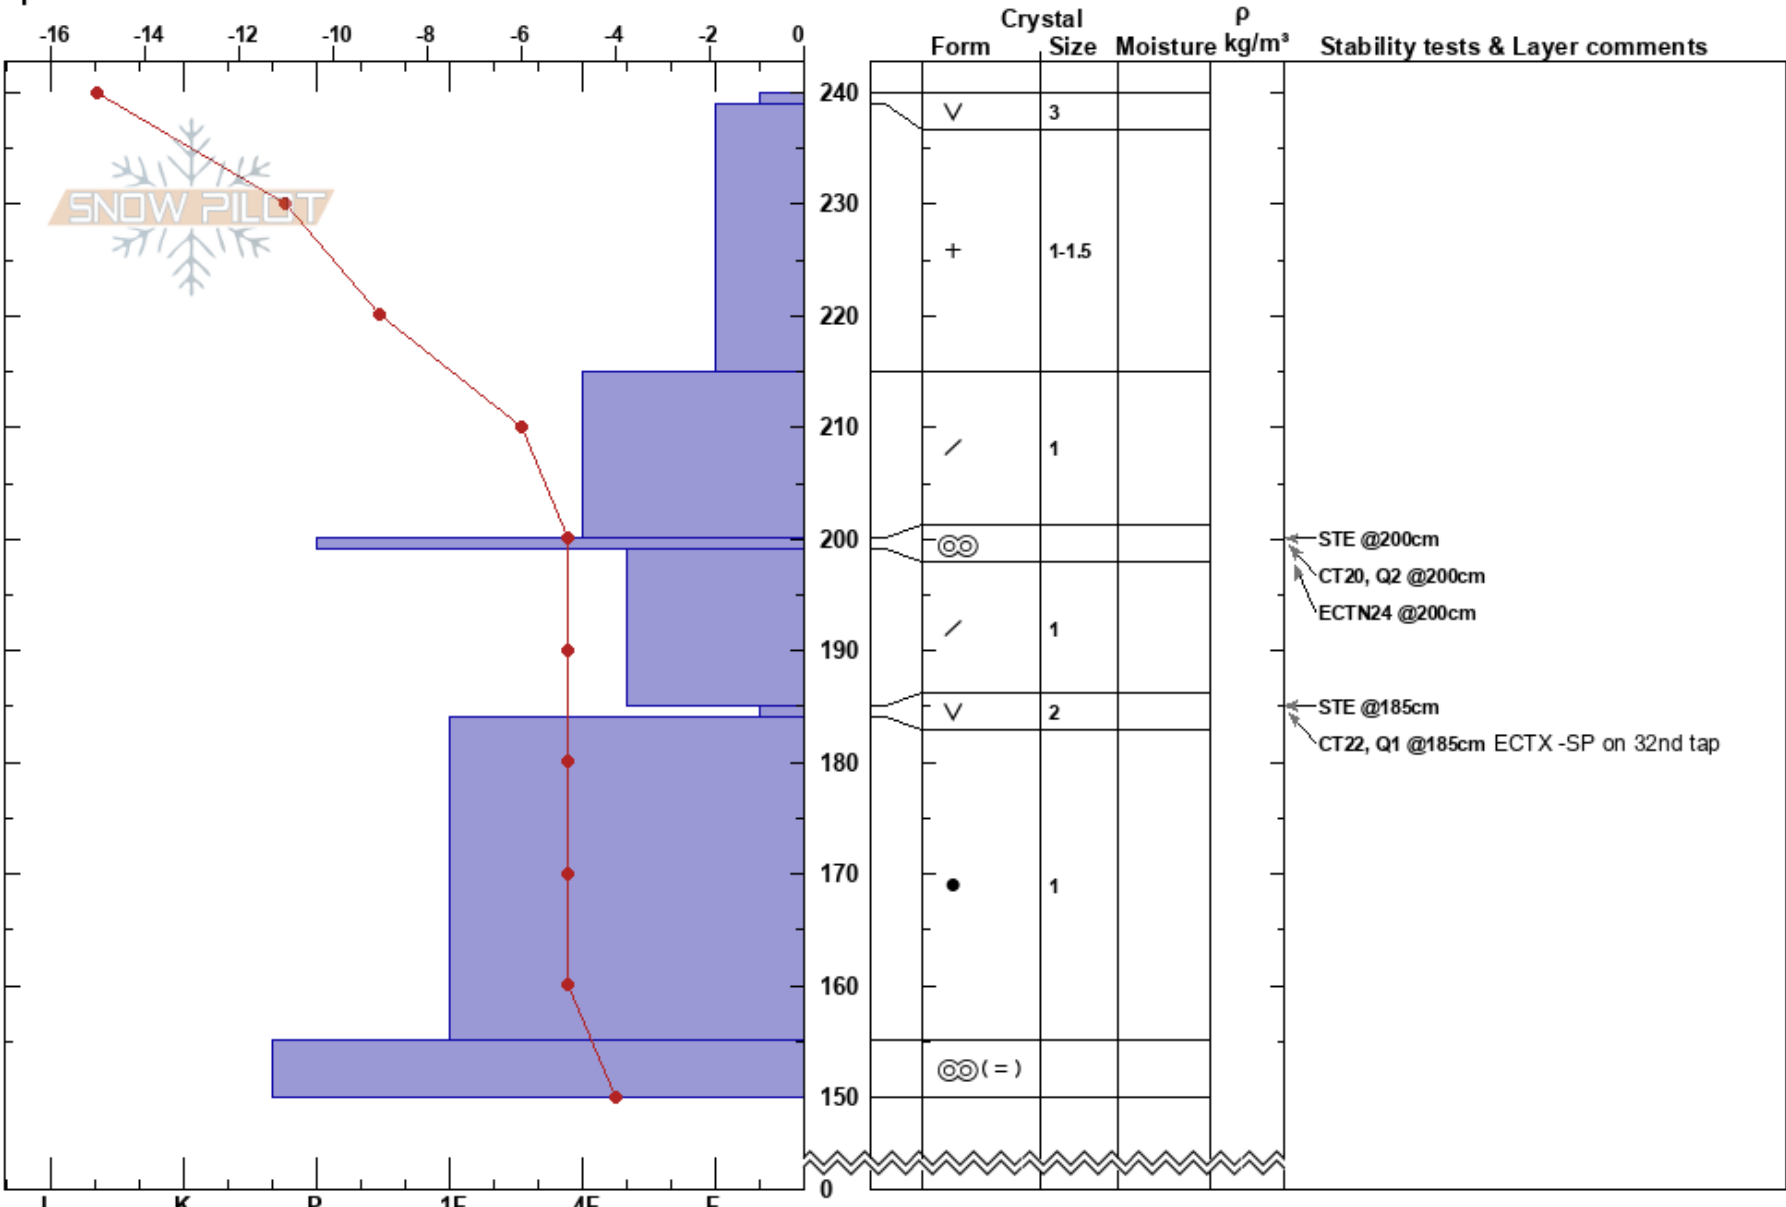

Bear Gap - Crystal BC
 Crystal Mtn
 WA
Elevation: 6000 ft
Aspect: NE
Specifics:

Jake Skeen
 12/31/2018 - 1:30pm
Co-ord:
Slope Angle: 31°
Wind Loading: no

Stability:
Air Temperature: -9°C
Precipitation: NO
Wind: Calm
HS:240
PF:130 185-184cm:Problematic layer
Layer Notes:

Notes: Sheltered location looking for reactivity of buried SH that was a culprit 12/30. Avalanches reported throughout the day on SH layer. We heard collapsing in the afternoon on NE aspects between 6k and 6,200 ft and remotely triggered a small slide on that aspect/elevation too. SH buried about 60 cm deep persists above 6k despite the 12/28-12/29 rain event.