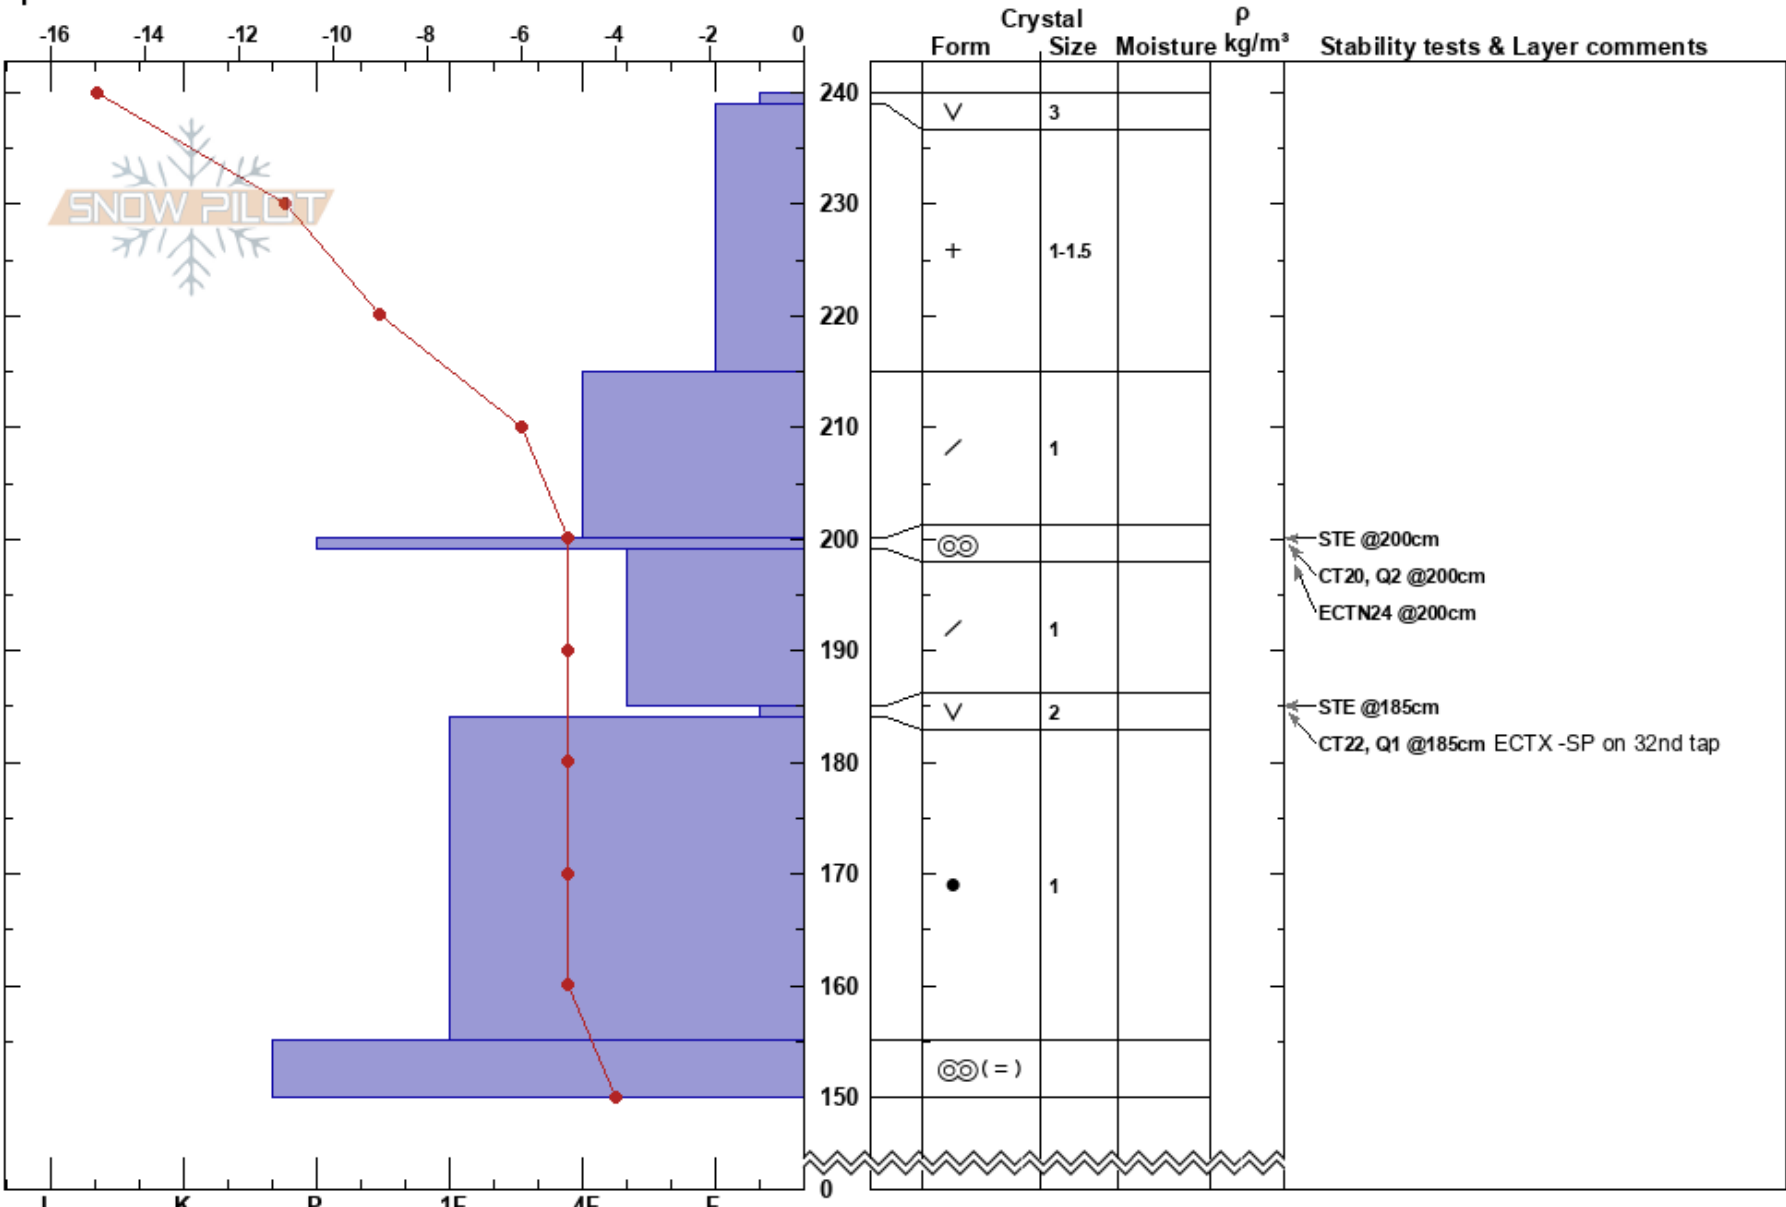

Bear Gap - Crystal BC
 Crystal Mtn
 WA
 Elevation: 6000 ft
 Aspect: NE
 Specifics:

Jake Skeen
 12/31/2018 - 1:30pm
 Co-ord:
 Slope Angle: 31°
 Wind Loading: no

Stability:
 Air Temperature: -9°C
 Sky Cover: CLR
 Precipitation: NO
 Wind: Calm

HS:240
 PF:130 185-184cm:Problematic layer

Notes: Sheltered location looking for reactivity of buried SH that was a culprit 12/30. Avalanches reported throughout the day on SH layer. We heard collapsing in the afternoon on NE aspects between 6k and 6,200 ft and remotely triggered a small slide on that aspect/elevation too. SH buried about 60 cm deep persists above 6k despite the 12/28-12/29 rain event.