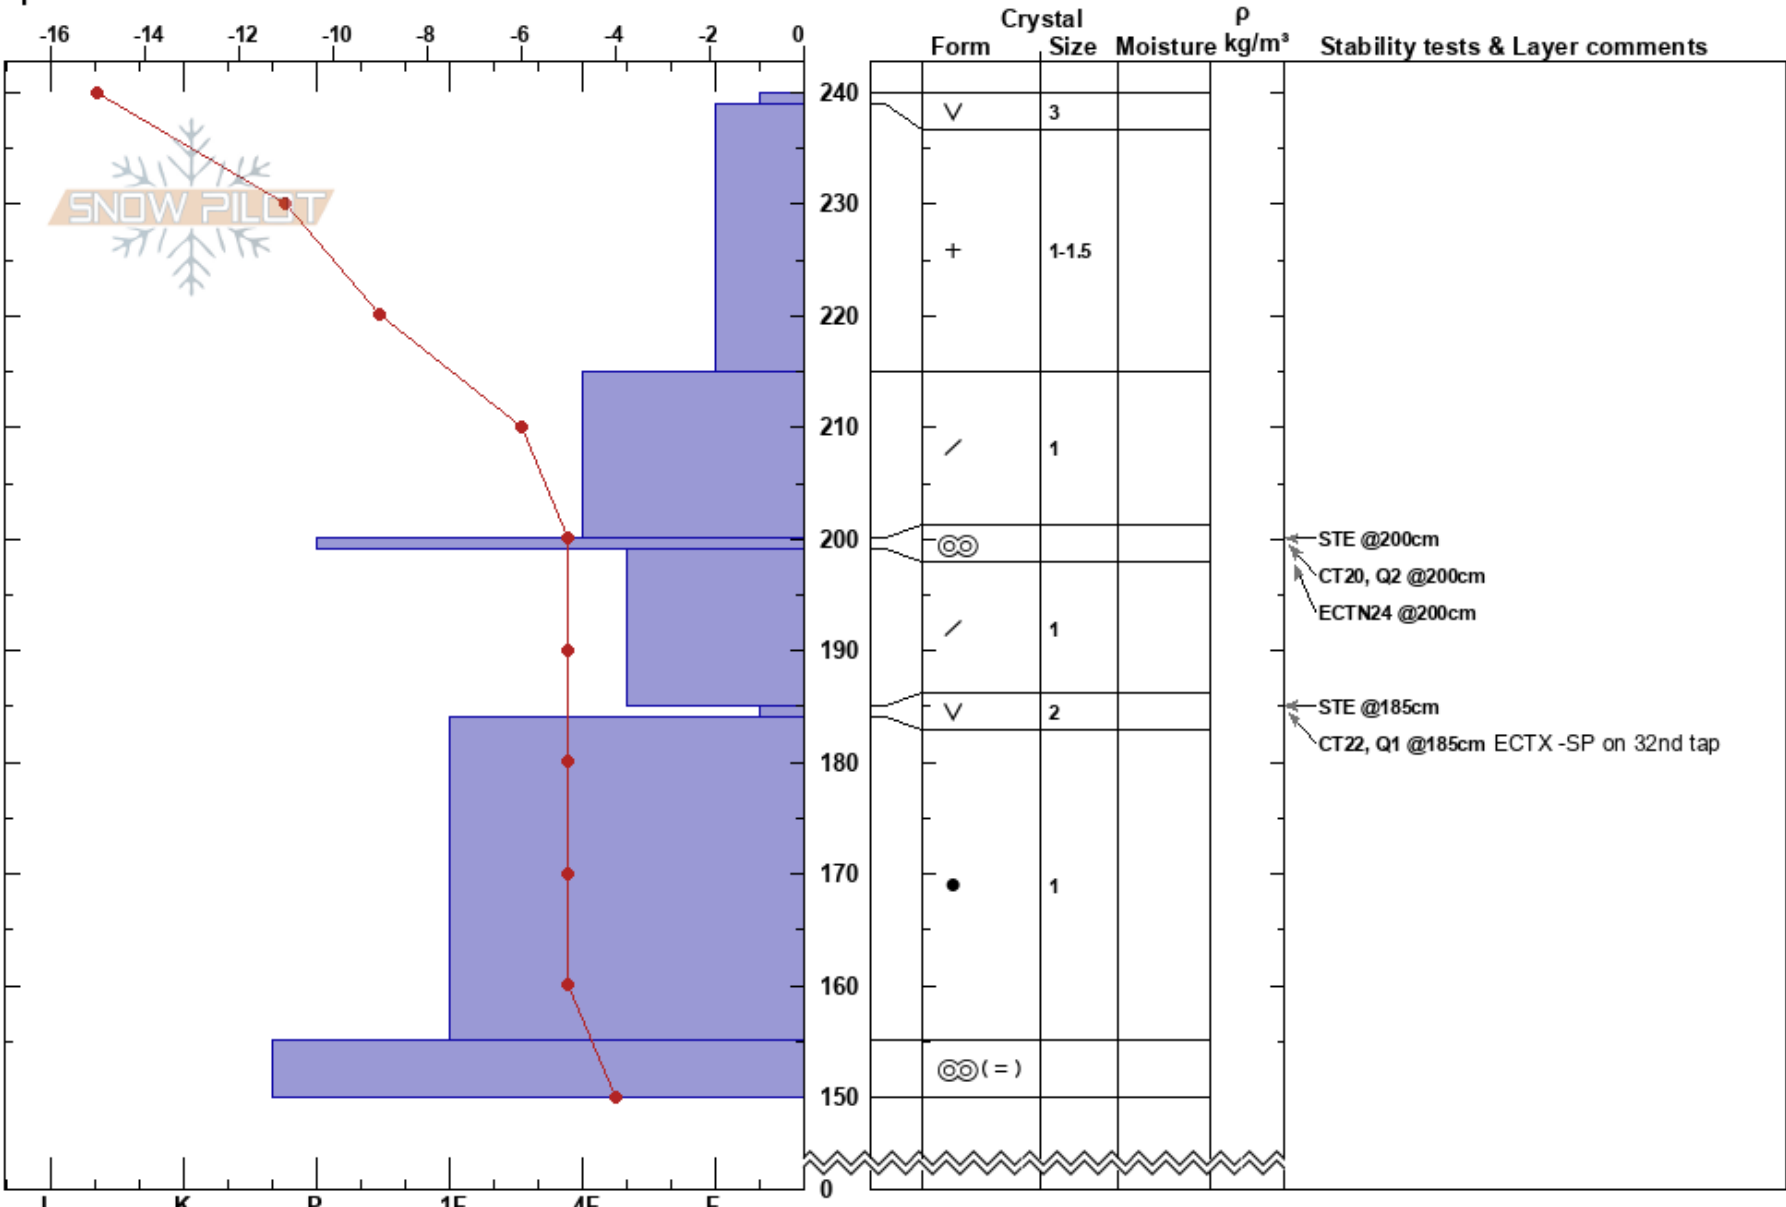

Bear Gap - Crystal BC  
 Crystal Mtn  
 WA  
 Elevation: 6000 ft  
 Aspect: NE  
 Specifics:

Jake Skeen  
 12/31/2018 - 1:30pm  
 Co-ord:  
 Slope Angle: 31°  
 Wind Loading: no

Stability:  
 Air Temperature: -9°C  
 Sky Cover: CLR  
 Precipitation: NO  
 Wind: Calm

HS:240  
 PF:130 185-184cm:Problematic layer

**Notes:** Sheltered location looking for reactivity of buried SH that was a culprit 12/30. Avalanches reported throughout the day on SH layer. We heard collapsing in the afternoon on NE aspects between 6k and 6,200 ft and remotely triggered a small slide on that aspect/elevation too. SH buried about 60 cm deep persists above 6k despite the 12/28-12/29 rain event.