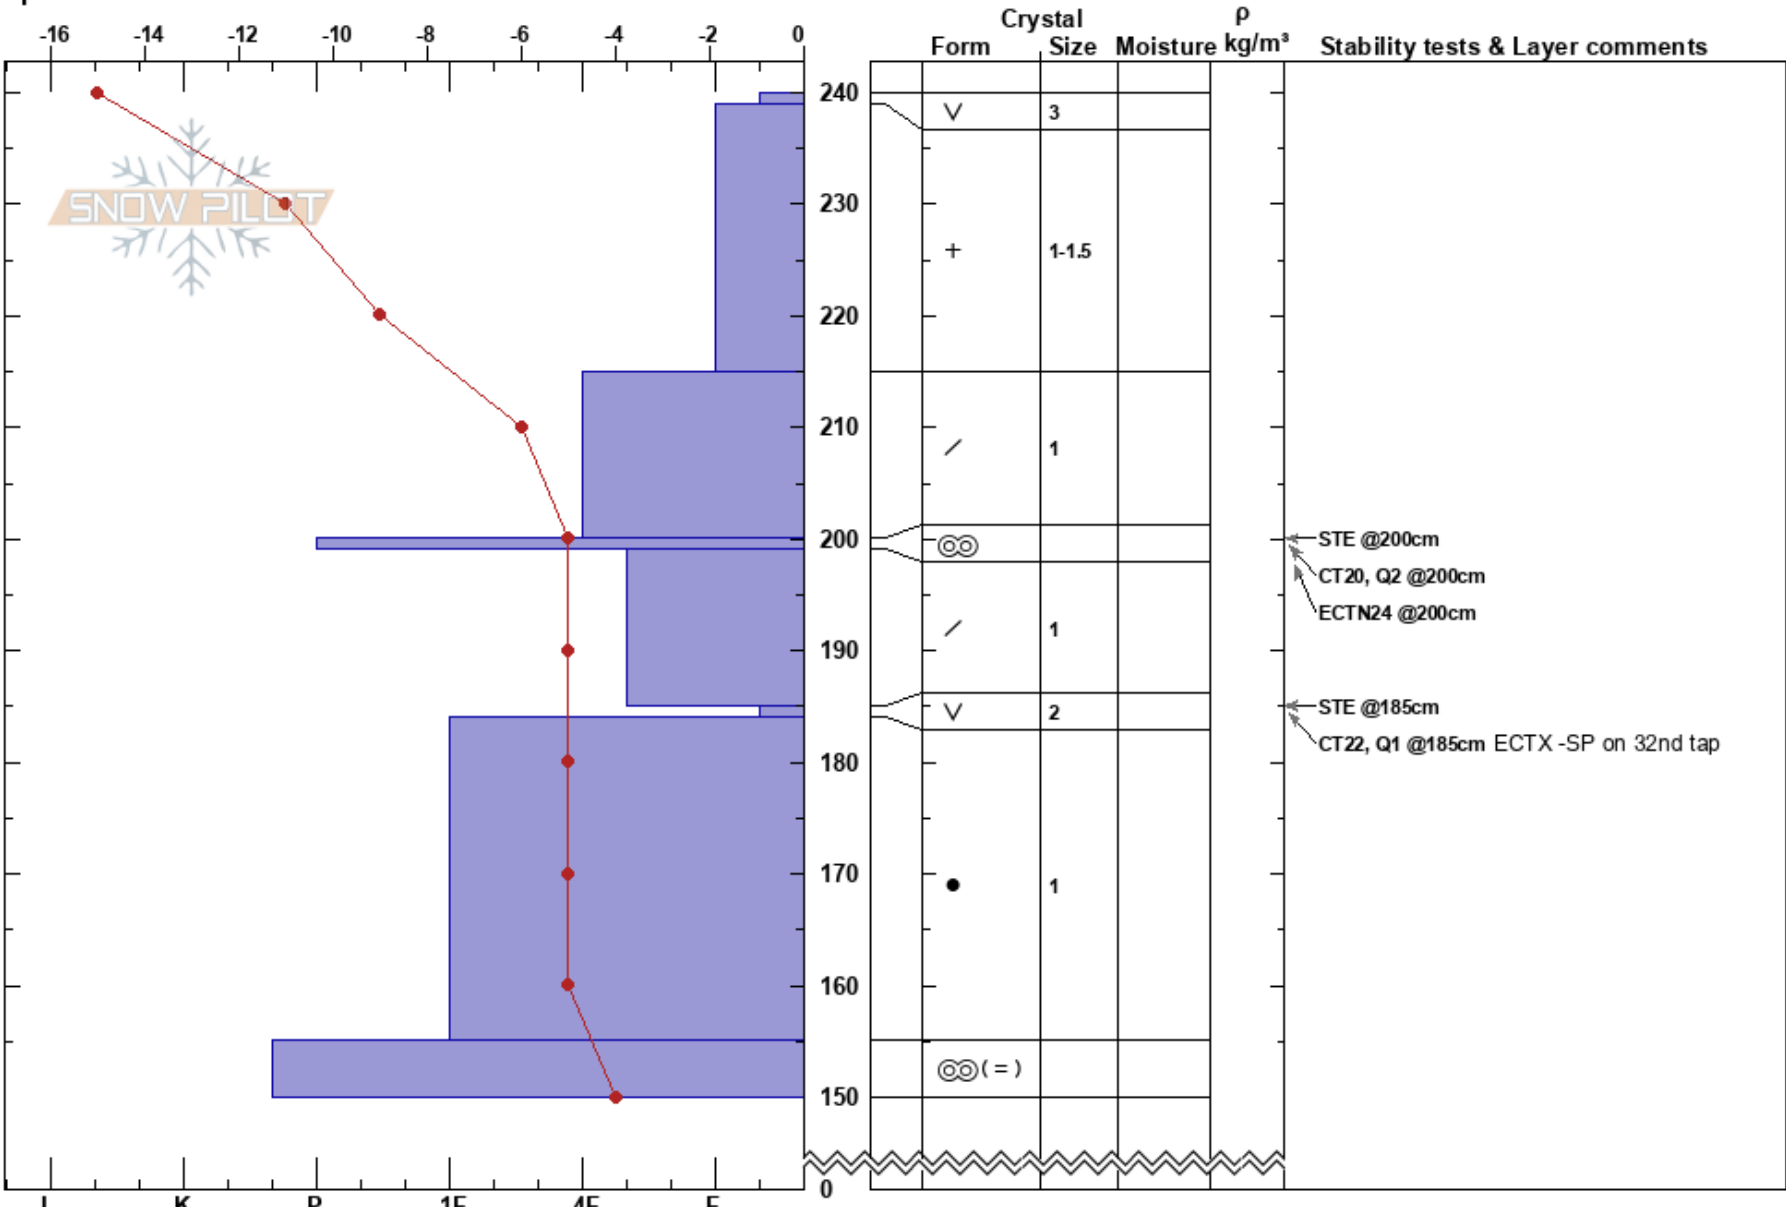

Bear Gap - Crystal BC
 Crystal Mtn
 WA
Elevation: 6000 ft
Aspect: NE
Specifics:

Jake Skeen
 12/31/2018 - 1:30pm
Co-ord:
Slope Angle: 31°
Wind Loading: no

Stability: **HS:**240 **Layer Notes:**
Air Temperature: -9°C **PF:**130 185-184cm:Problematic layer
Sky Cover: CLR
Precipitation: NO
Wind: Calm

Notes: Sheltered location looking for reactivity of buried SH that was a culprit 12/30. Avalanches reported throughout the day on SH layer. We heard collapsing in the afternoon on NE aspects between 6k and 6,200 ft and remotely triggered a small slide on that aspect/elevation too. SH buried about 60 cm deep persists above 6k despite the 12/28-12/29 rain event.