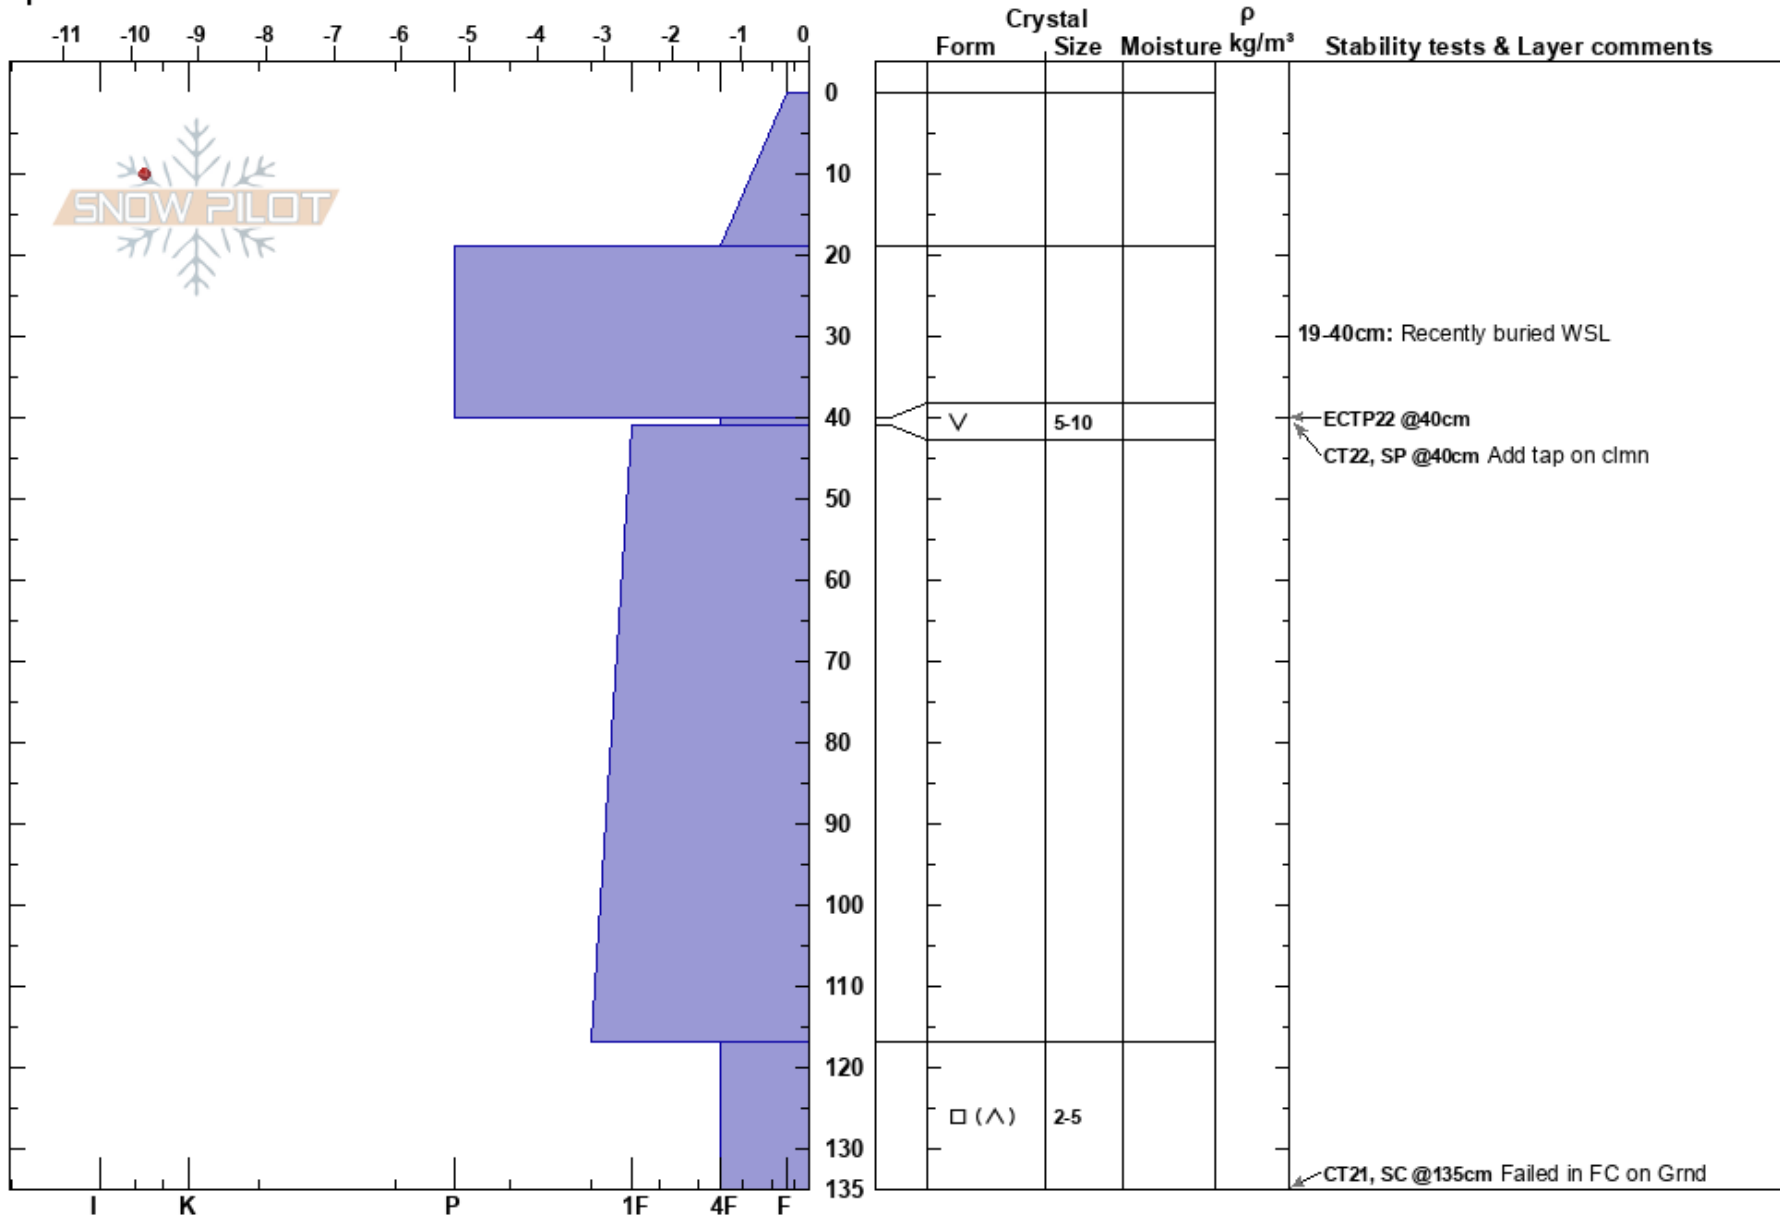

High Rustler Overhead  
 Canadian Rockies  
 AB  
**Elevation:** 2150 m  
**Aspect:** E  
**Specifics:**

Nathan Pinchak  
 31/12/2018 - 13:40  
**Co-ord:** 49.30580N, -114.44190W  
**Slope Angle:** 37°  
**Wind Loading:** yes

**Stability:**  
**Air Temperature:** -15°C  
**Sky Cover:** FEW  
**Precipitation:** NO  
**Wind:** SW Light Breeze

**HS:** 135  
**PF:** 35  
**Layer Notes:**  
 19-40cm: Recently buried WSL  
 40-41cm: Problematic layer

**Notes:** Skier right side High Rustler overhead, unskied terrain  
 Surface form DF 1-2mm, overnight SH 5-15mm knocked down/broken  
 T10 -9.8C