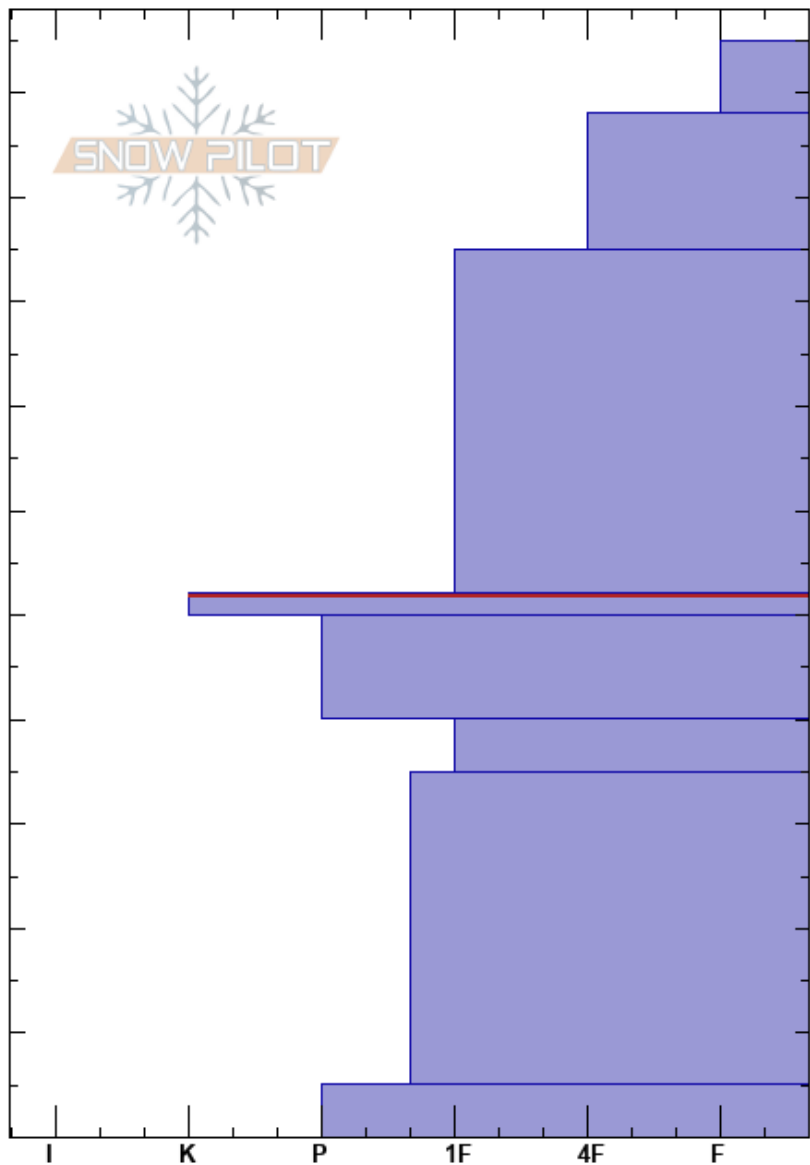

Sunburst
 Chugach Range
 AK
 Elevation: 2900 ft
 Aspect: 279°
 Specifics: We skied slope

Nathan Pooler
 12/14/2018 - 1:50pm
 Co-ord: 06V 380666W 6738491N
 Slope Angle: 34°
 Wind Loading: previous

Stability: HS:105
 Air Temperature: -8°C PF:25
 Sky Cover: OVC
 Precipitation: NO
 Wind: Calm
 Layer Notes:
 52-50cm: CT23Q3
 52-50cm: Problematic layer

Height (cm)	Crystal		Moisture	ρ kg/m ³	Stability tests & Layer comments
	Form	Size			
105					
100	+				
90	+				
80					
70	/				
60					
55					
52	■				← CT23, RP @52cm
50					52-50cm: CT23Q3
45	●				
40	☐				
30					
20	⊙				
10					
0	⊙				