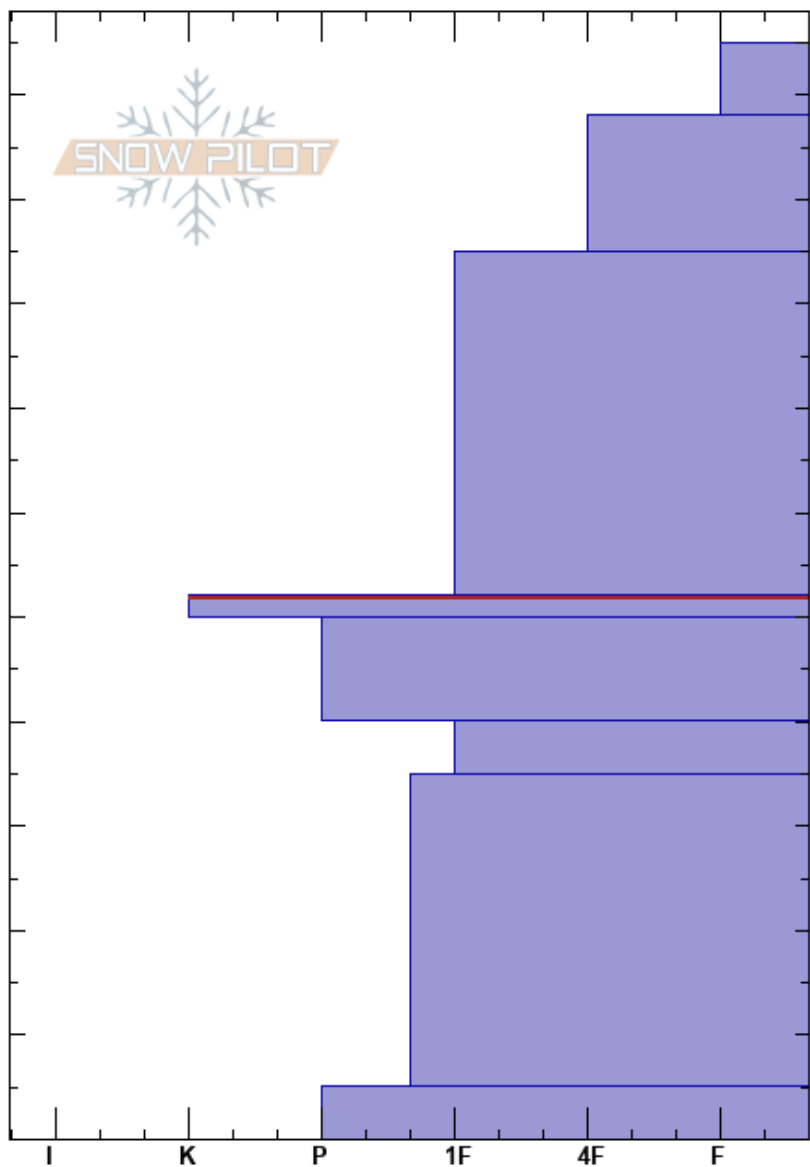

Sunburst
 Chugach Range
 AK
 Elevation: 2900 ft
 Aspect: 279°
 Specifics: We skied slope

Nathan Pooler
 12/14/2018 - 1:50pm
 Co-ord: 06V 380666W 6738491N
 Slope Angle: 34°
 Wind Loading: previous

Stability: HS:105
 Air Temperature: -8°C PF:25
 Sky Cover: OVC
 Precipitation: NO
 Wind: Calm
 Layer Notes:
 52-50cm: CT23Q3
 52-50cm: Problematic layer

Height (cm)	Crystal		Moisture	ρ kg/m ³	Stability tests & Layer comments
	Form	Size			
105					
100	+				
90	+				
80					
70	/				
60					
52	■				← CT23, RP @52cm 52-50cm: CT23Q3
50	●				
40	☐				
30					
20	⊙				
10					
0	⊙				