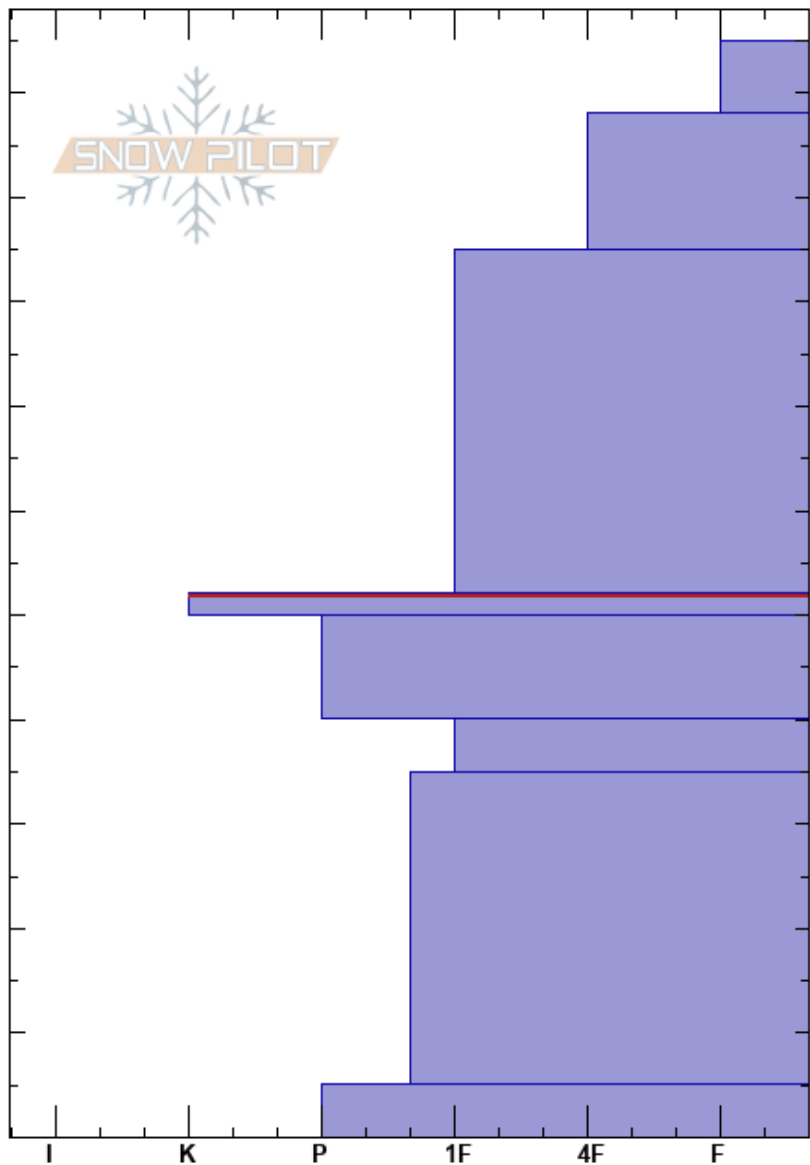

Sunburst
 Chugach Range
 AK
 Elevation: 2900 ft
 Aspect: 279°
 Specifics: We skied slope

Nathan Pooler
 12/14/2018 - 1:50pm
 Co-ord: 06V 380666W 6738491N
 Slope Angle: 34°
 Wind Loading: previous

Stability: HS:105
 Air Temperature: -8°C PF:25
 Sky Cover: OVC
 Precipitation: NO
 Wind: Calm
 Layer Notes:
 52-50cm: CT23Q3
 52-50cm: Problematic layer

Height (cm)	Crystal		Moisture	ρ kg/m ³	Stability tests & Layer comments
	Form	Size			
105					
100	+				
90	+				
80					
70	/				
60					
52	■				← CT23, RP @52cm
50	●				52-50cm: CT23Q3
40	☐				
30					
20	⊙				
10					
0	⊙				