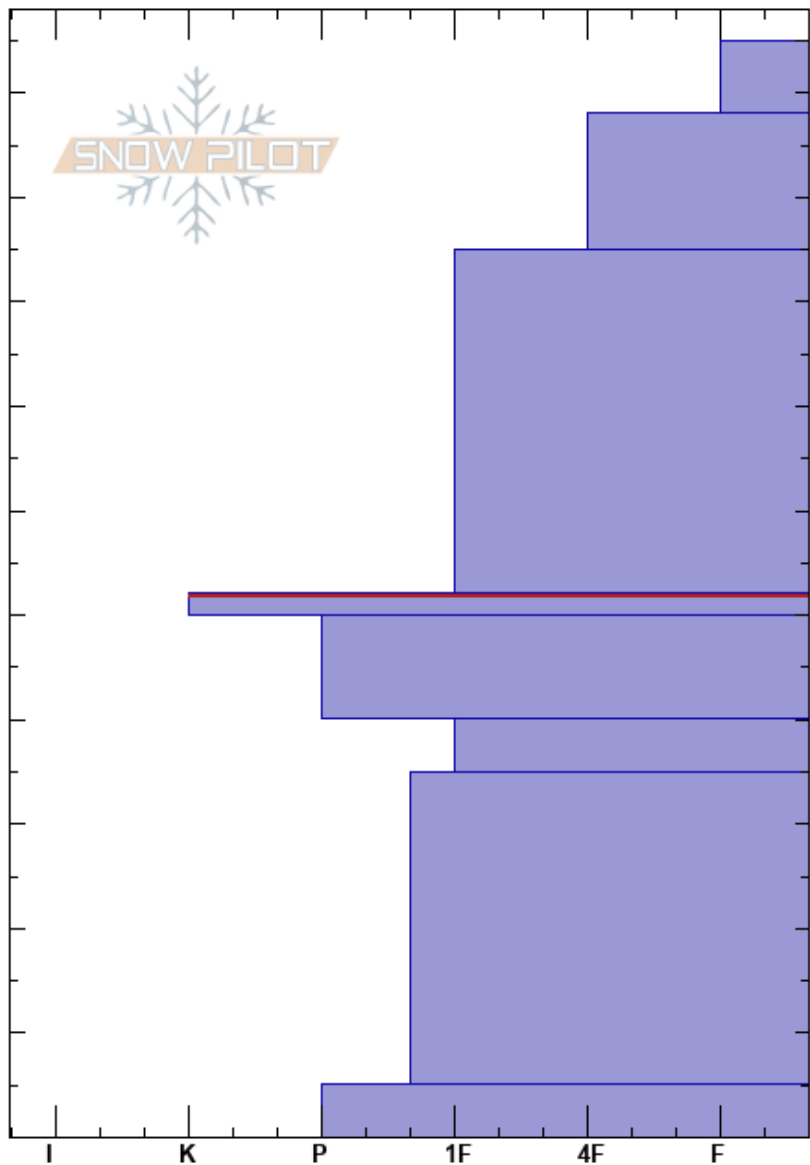

Sunburst  
 Chugach Range  
 AK  
 Elevation: 2900 ft  
 Aspect: 279°  
 Specifics: We skied slope

Nathan Pooler  
 12/14/2018 - 1:50pm  
 Co-ord: 06V 380666W 6738491N  
 Slope Angle: 34°  
 Wind Loading: previous

Stability: HS:105  
 Air Temperature: -8°C PF:25  
 Sky Cover: OVC  
 Precipitation: NO  
 Wind: Calm  
 Layer Notes:  
 52-50cm: CT23Q3  
 52-50cm: Problematic layer

Depth (cm)	Crystal		Moisture	$\rho$ kg/m <sup>3</sup>	Stability tests & Layer comments
	Form	Size			
105					
100	+				
90	+				
80					
70	/				
60					
52	■				← CT23, RP @52cm
50	●				52-50cm: CT23Q3
40	☐				
30					
20	⊙				
10					
0	⊙				