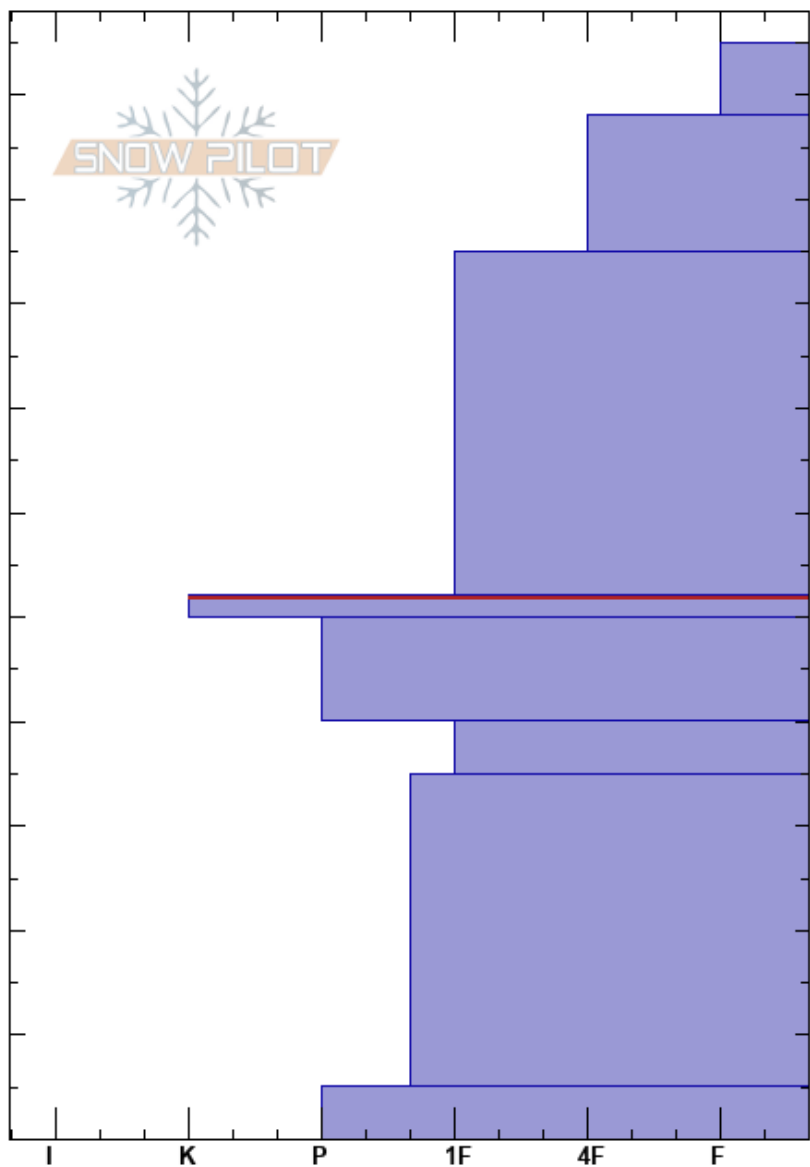

Sunburst
 Chugach Range
 AK
 Elevation: 2900 ft
 Aspect: 279°
 Specifics: We skied slope

Nathan Pooler
 12/14/2018 - 1:50pm
 Co-ord: 06V 380666W 6738491N
 Slope Angle: 34°
 Wind Loading: previous

Stability: HS:105
 Air Temperature: -8°C PF:25
 Sky Cover: OVC
 Precipitation: NO
 Wind: Calm
 Layer Notes:
 52-50cm: CT23Q3
 52-50cm: Problematic layer

Depth (cm)	Crystal		Moisture	ρ kg/m ³	Stability tests & Layer comments
	Form	Size			
105					
100	+				
90	+				
80					
70	/				
60					
52	■				← CT23, RP @52cm
50	●				52-50cm: CT23Q3
40	☐				
30					
20	⊙				
10					
0	⊙				