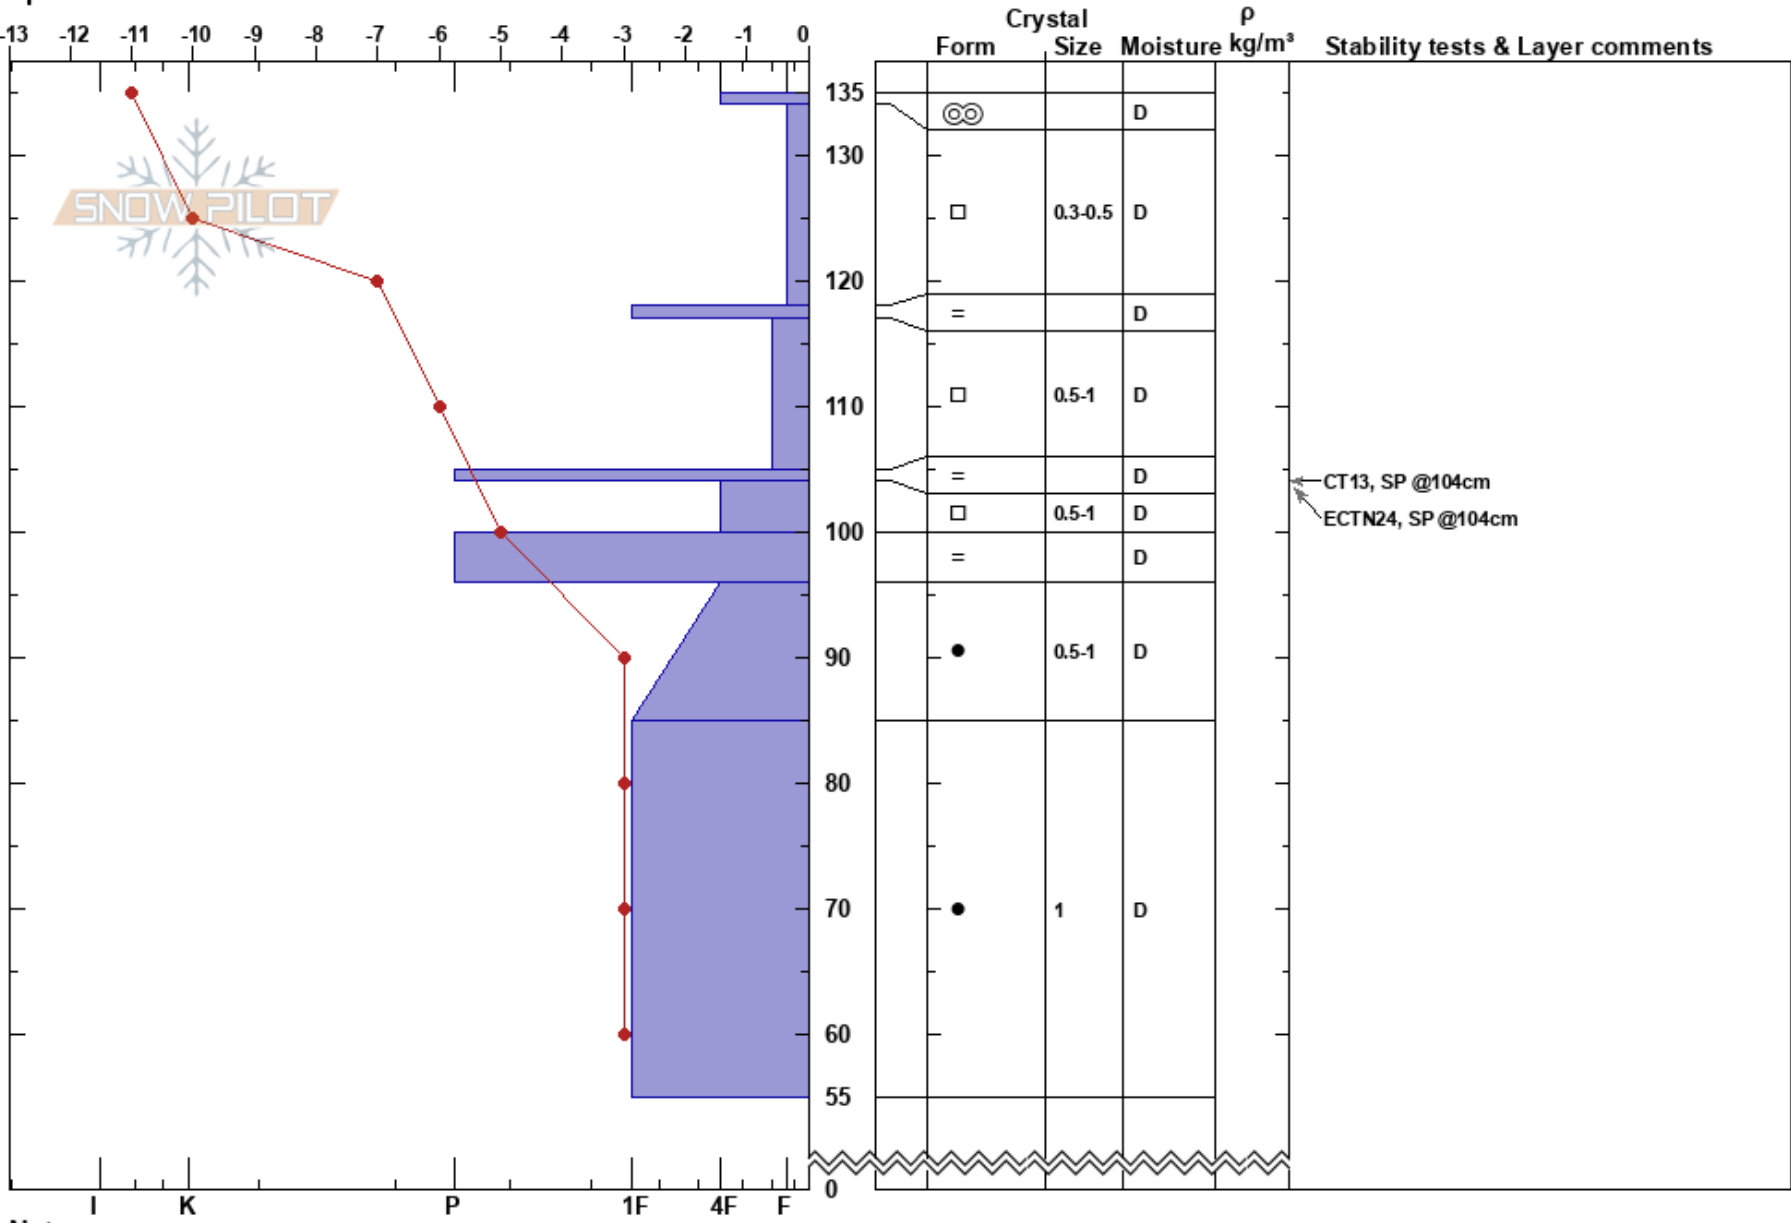

Scott peak 1
 Sierra Nevada
 CA
 Elevation: 8200 ft
 Aspect: 340°
 Specifics:

David Miller
 12/31/2018 - 10:00am
 Co-ord: 39.15822N, -120.22362W
 Slope Angle: 34°
 Wind Loading: yes

Stability: **HS:135**
 Air Temperature: -8°C **PF:31** **105-104cm:Problematic layer**
 Sky Cover: FEW
 Precipitation: NO
 Wind: E Moderate