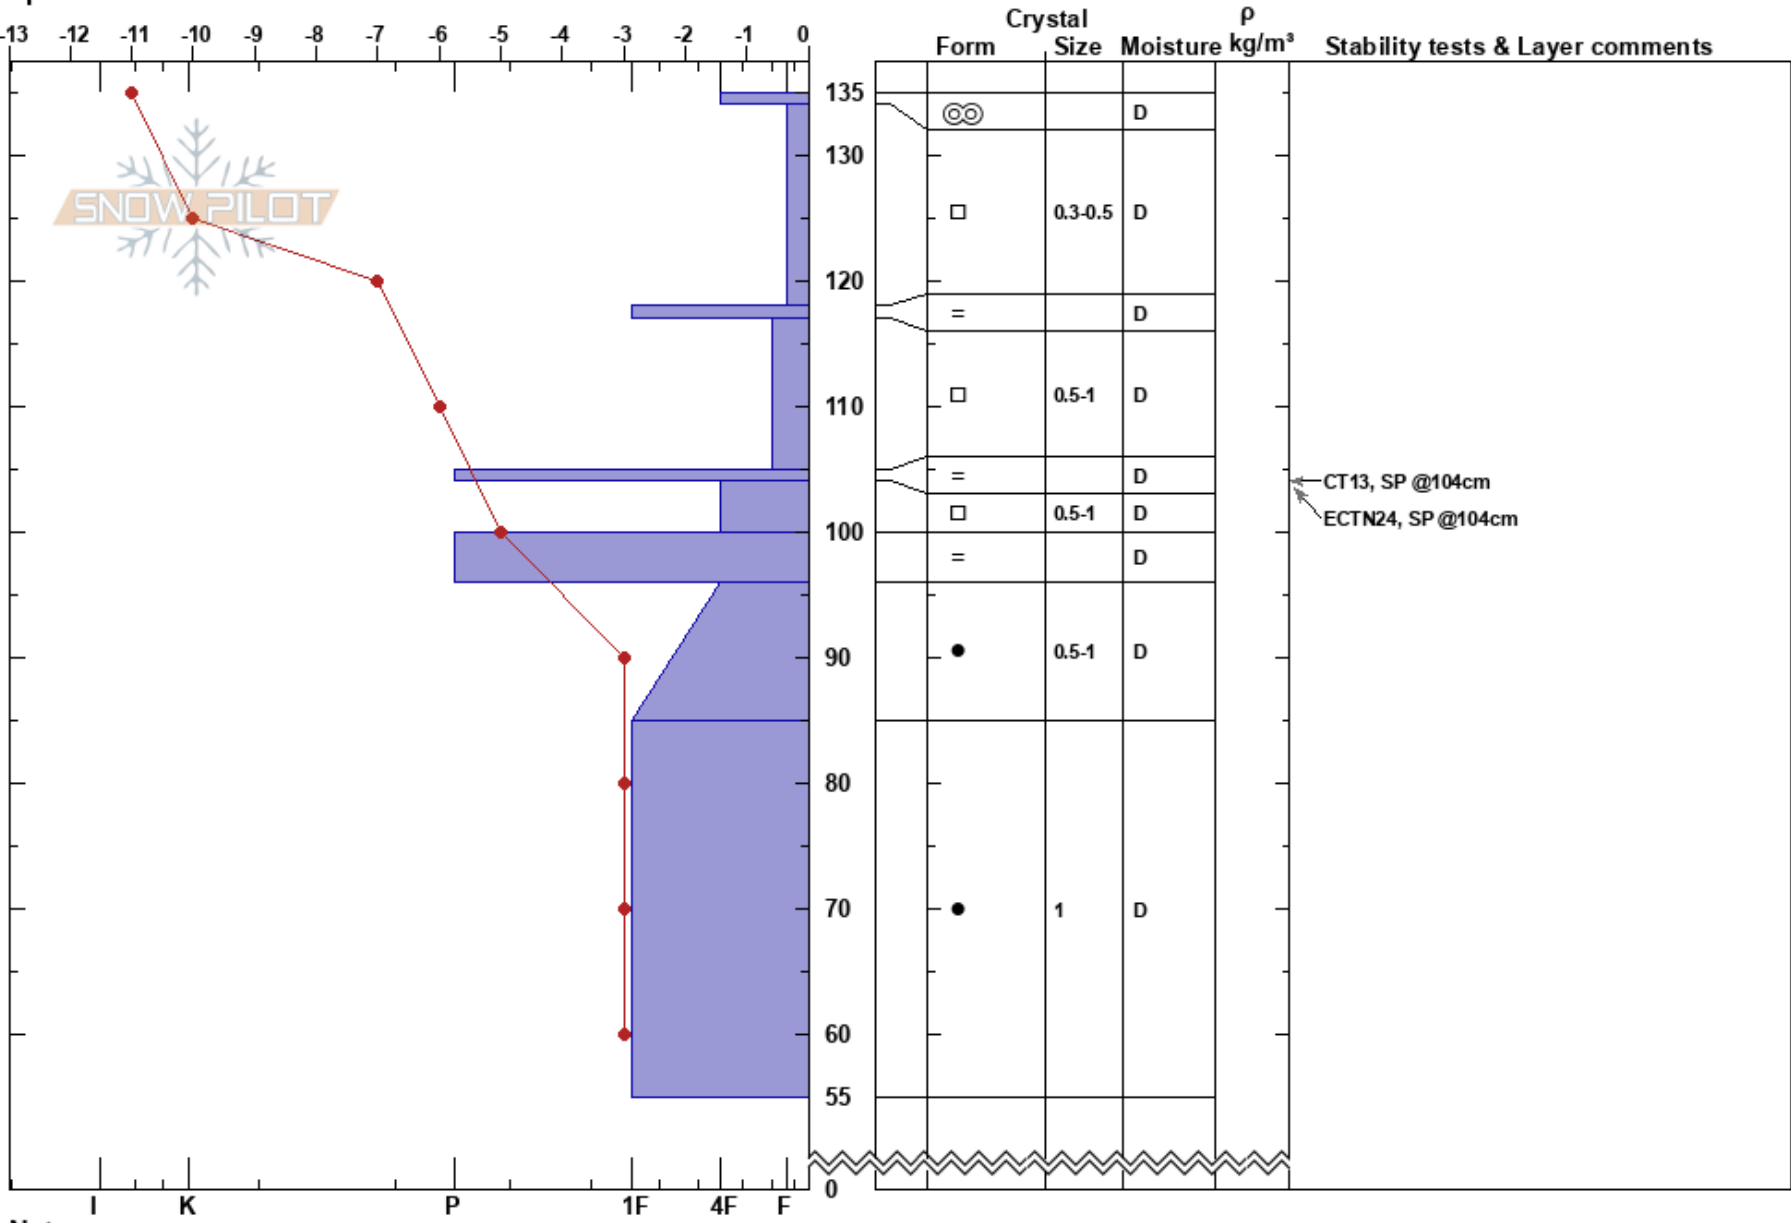

Scott peak 1
 Sierra Nevada
 CA
 Elevation: 8200 ft
 Aspect: 340°
 Specifics:

David Miller
 12/31/2018 - 10:00am
 Co-ord: 39.15822N, -120.22362W
 Slope Angle: 34°
 Wind Loading: yes

Stability:
 Air Temperature: -8°C
 Sky Cover: FEW
 Precipitation: NO
 Wind: E Moderate

HS:135
 PF:31
 105-104cm:Problematic layer

Notes: