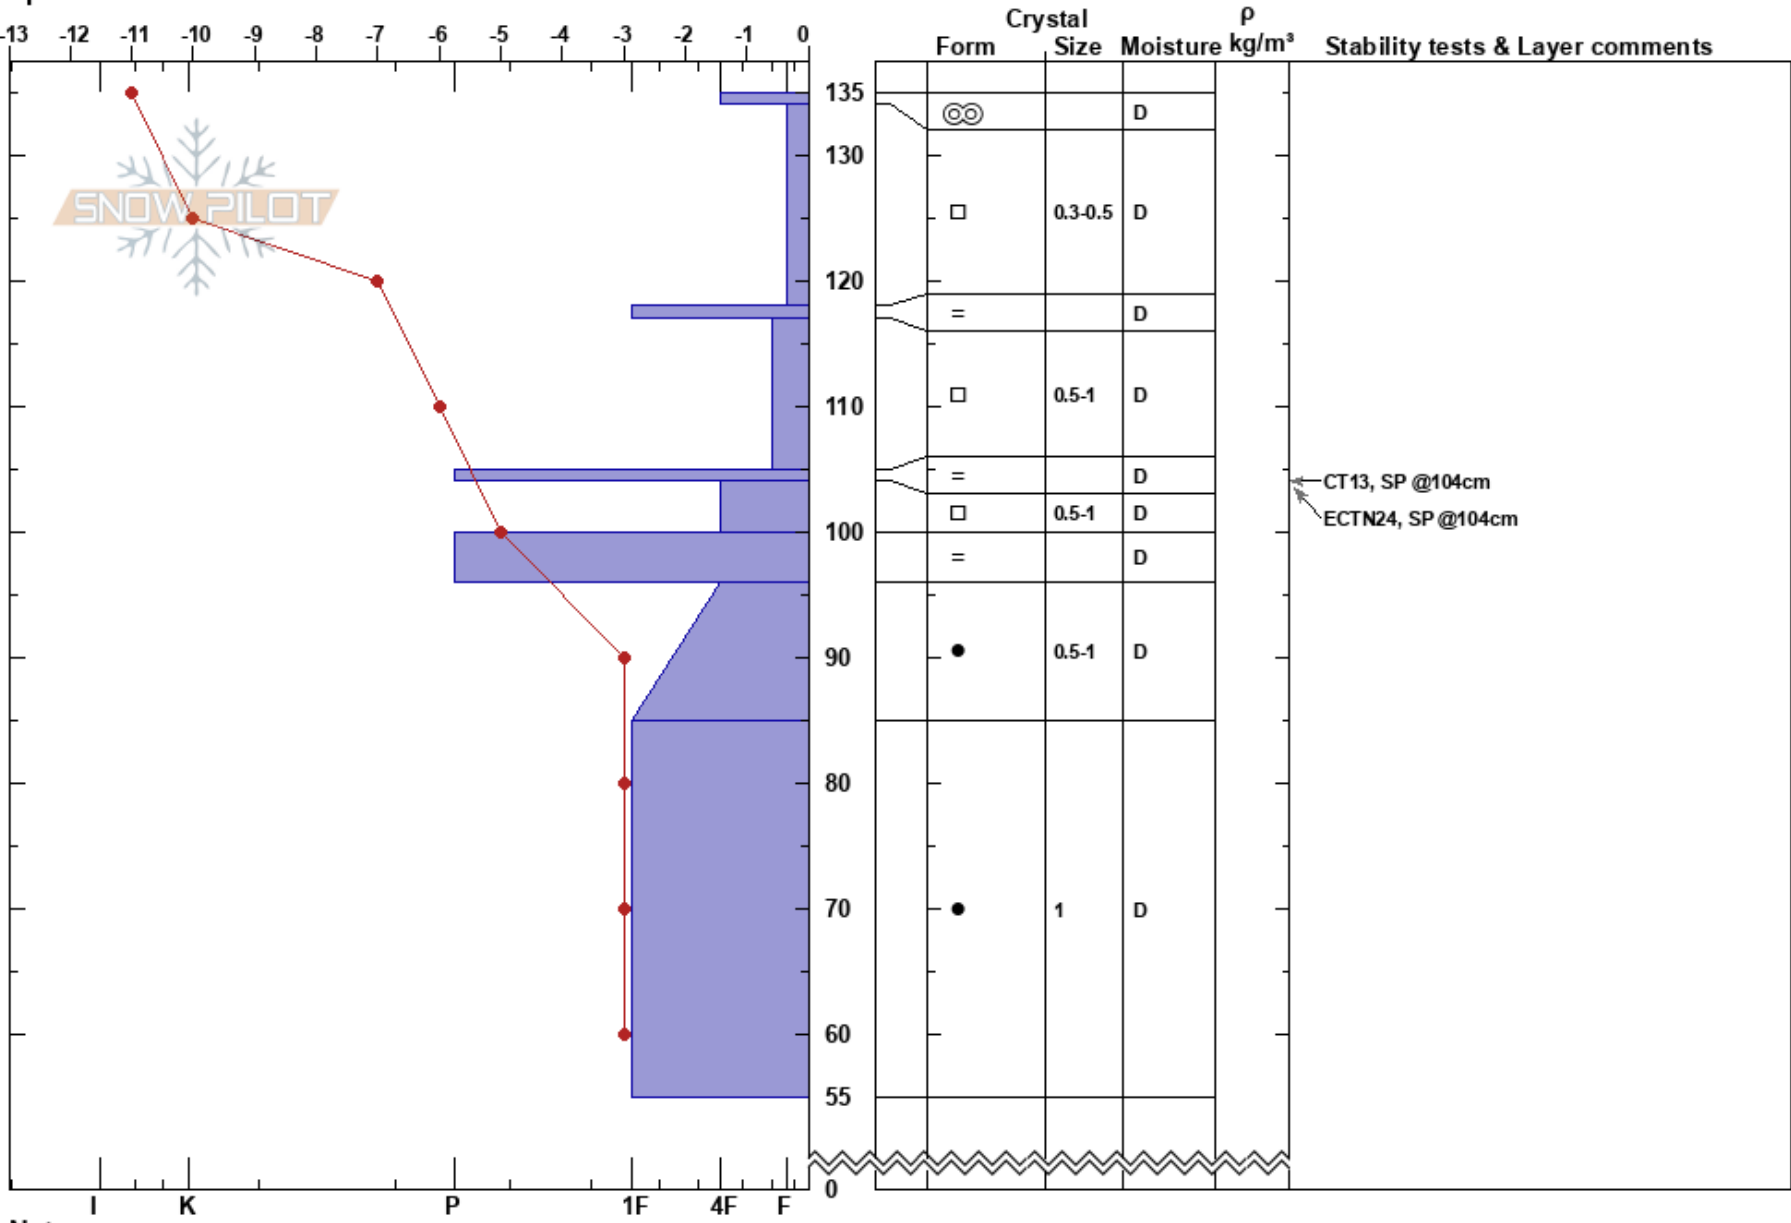

Scott peak 1
 Sierra Nevada
 CA
 Elevation: 8200 ft
 Aspect: 340°
 Specifics:

David Miller
 12/31/2018 - 10:00am
 Co-ord: 39.15822N, -120.22362W
 Slope Angle: 34°
 Wind Loading: yes

Stability: **HS:135**
 Air Temperature: -8°C **PF:31** 105-104cm:Problematic layer
 Sky Cover: FEW
 Precipitation: NO
 Wind: E Moderate