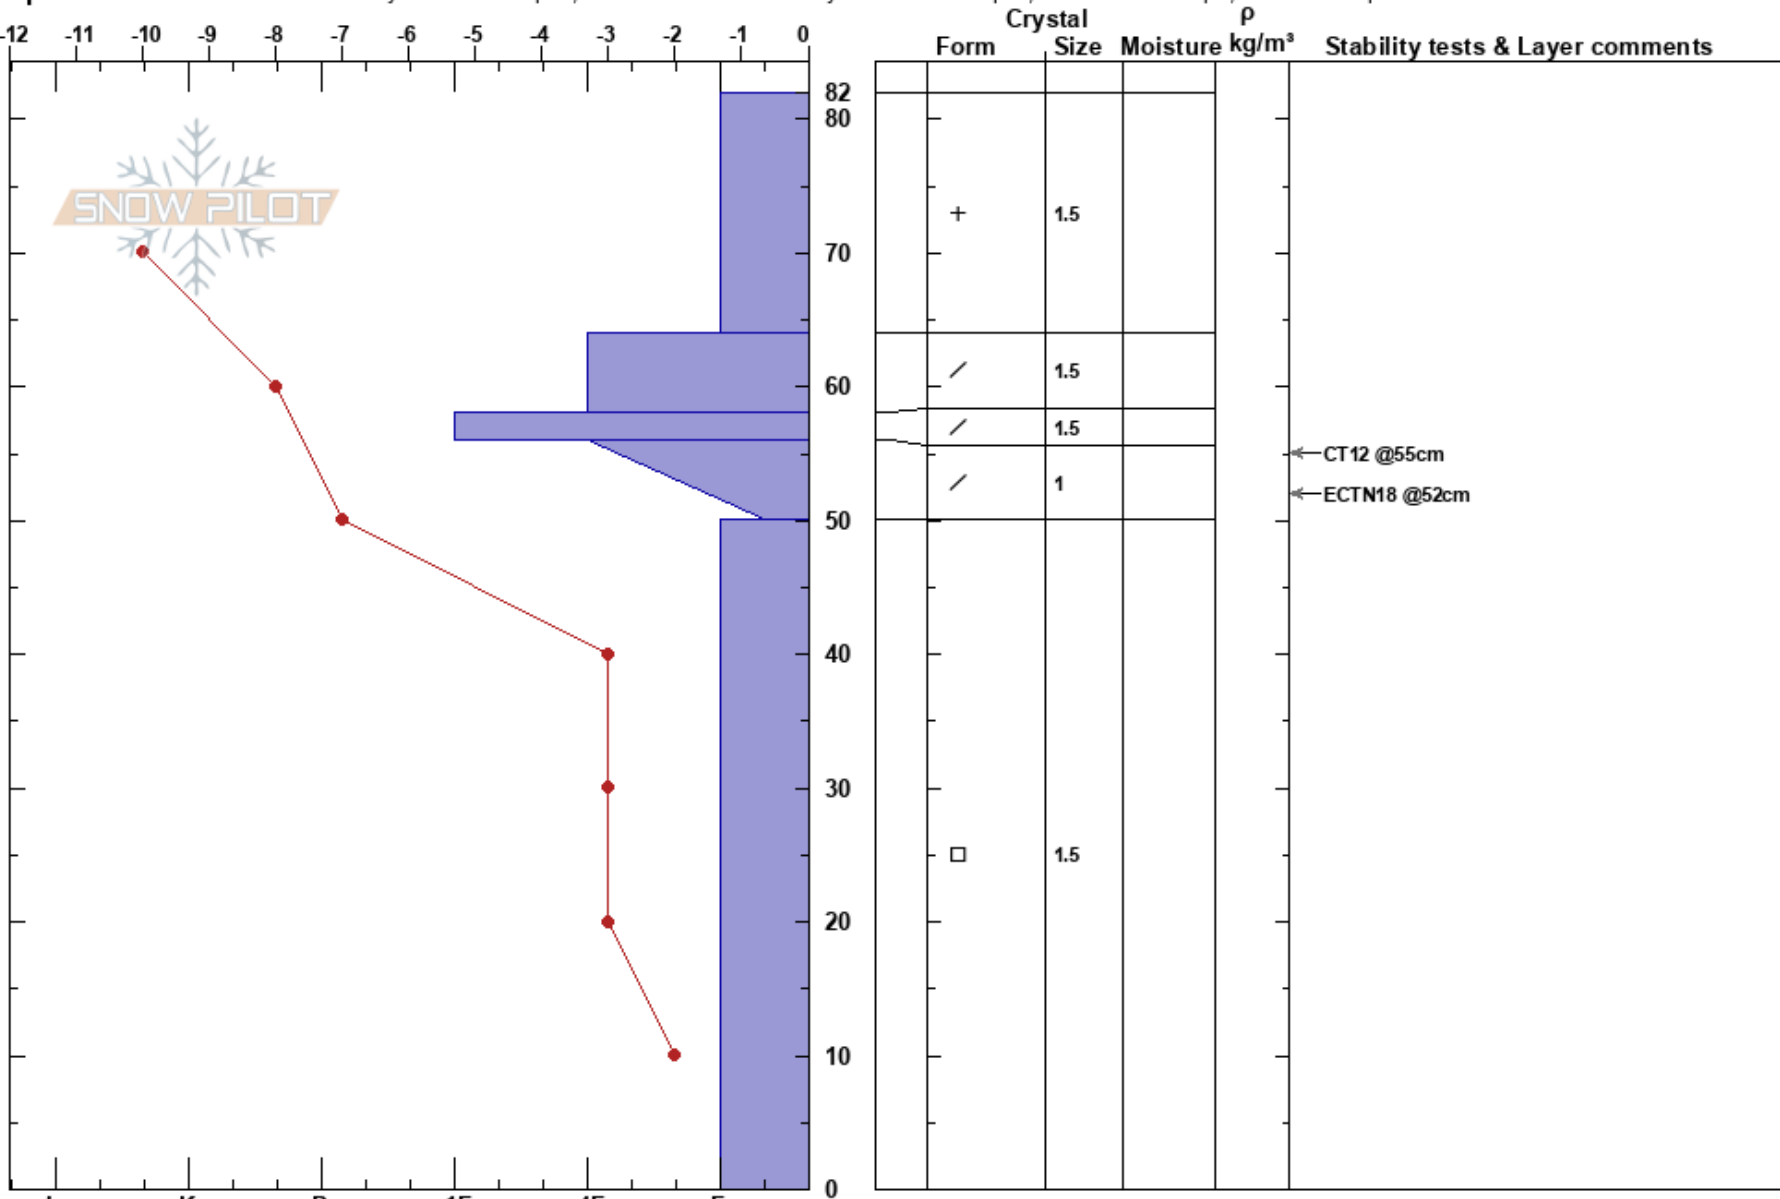

Commodore Skin Track
 San Juan Range
 CO
 Elevation: 11300 ft
 Aspect: 90°

Kristen Buckland
 12/30/2018 - 9:50am
 Co-ord: 37.91009N, -107.70902W
 Slope Angle: 25°
 Wind Loading: previous

Stability:
 Air Temperature: 5°C
 Sky Cover: CLR
 Precipitation: NO
 Wind: Calm

HS:82
 Layer Notes:
 58-56cm: Problematic layer

Specifics: Recent avalanche activity on similar slopes; Recent avalanche activity on different slopes; Ski tracks on slope; We skied slope

Notes: heavy avalanche activity in area, along skin track from recent storm.