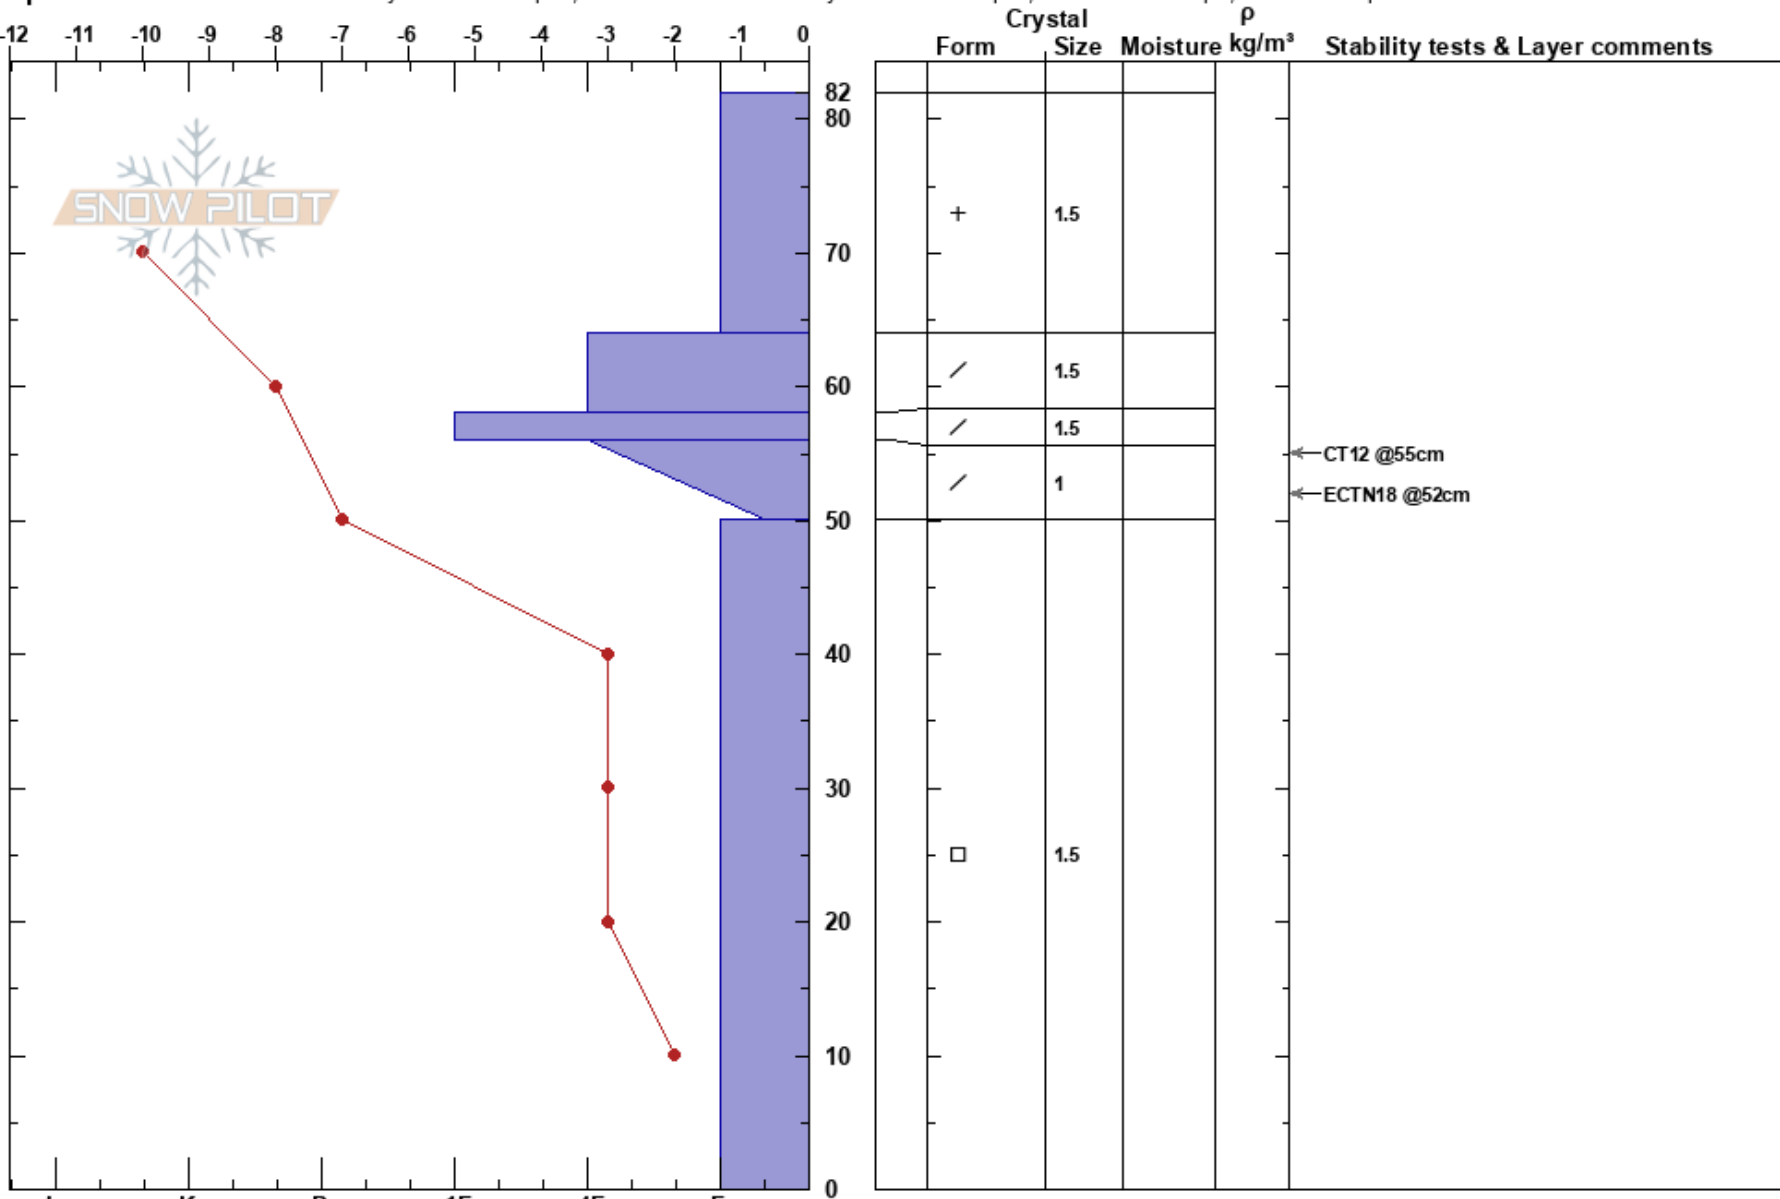

Commodore Skin Track  
 San Juan Range  
 CO  
 Elevation: 11300 ft  
 Aspect: 90°

Kristen Buckland  
 12/30/2018 - 9:50am  
 Co-ord: 37.91009N, -107.70902W  
 Slope Angle: 25°  
 Wind Loading: previous

Stability:  
 Air Temperature: 5°C  
 Sky Cover: CLR  
 Precipitation: NO  
 Wind: Calm

HS:82  
 Layer Notes:  
 58-56cm: Problematic layer

Specifics: Recent avalanche activity on similar slopes; Recent avalanche activity on different slopes; Ski tracks on slope; We skied slope

Notes: heavy avalanche activity in area, along skin track from recent storm.