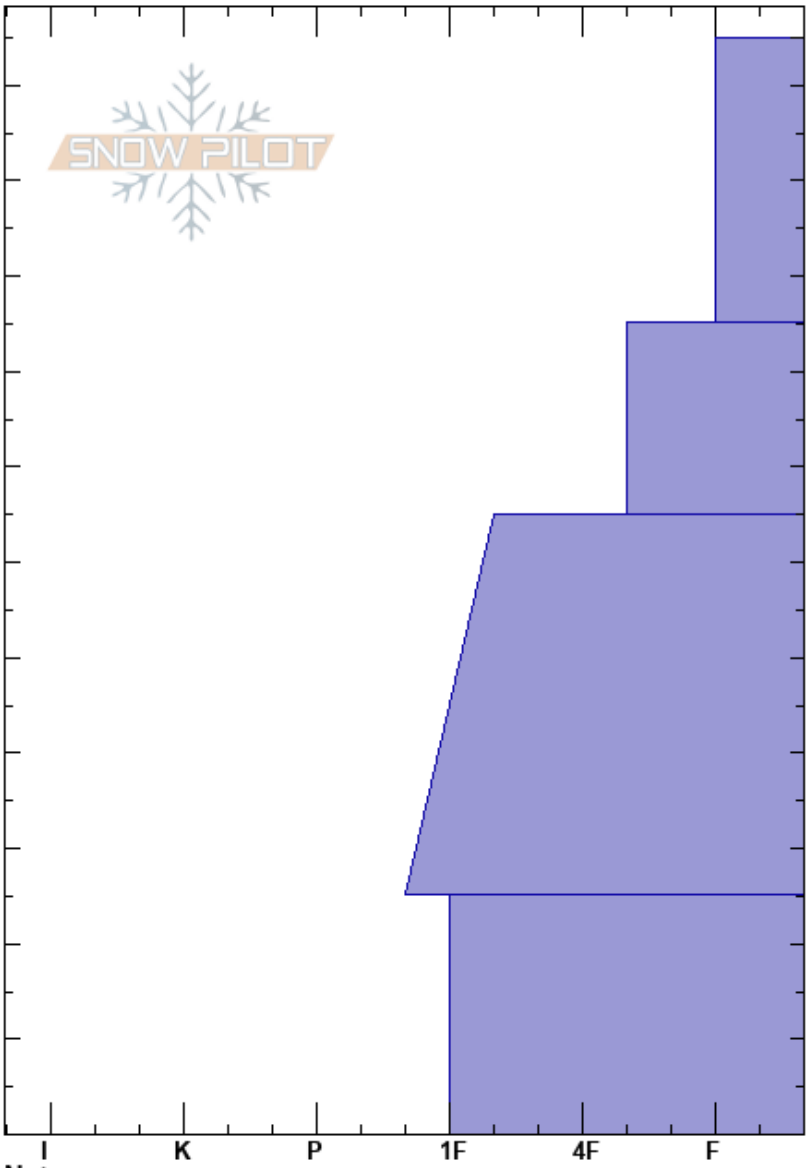

RepublicCreekHuntersN  
 Absaroka Range  
 MT  
 Elevation: 9075 ft  
 Aspect: SE  
 Specifics:

Jesse Logan  
 12/30/2018 - 2:30pm  
 Co-ord: 44.98915N, -109.95089W  
 Slope Angle: 31°  
 Wind Loading:

Stability:  
 Air Temperature: 20°F  
 Sky Cover: OVC  
 Precipitation: S-1  
 Wind: Calm

HS:115 Layer Notes:

Elevation (ft)	Crystal		Moisture	$\rho$ kg/m <sup>3</sup>	Stability tests & Layer comments
	Form	Size			
115					
110					
100					
95					← STV @95cm
90					
80					
70					
60					
50					
40					
30					← STM @30cm
25					
20					
10					
0					← ECTX