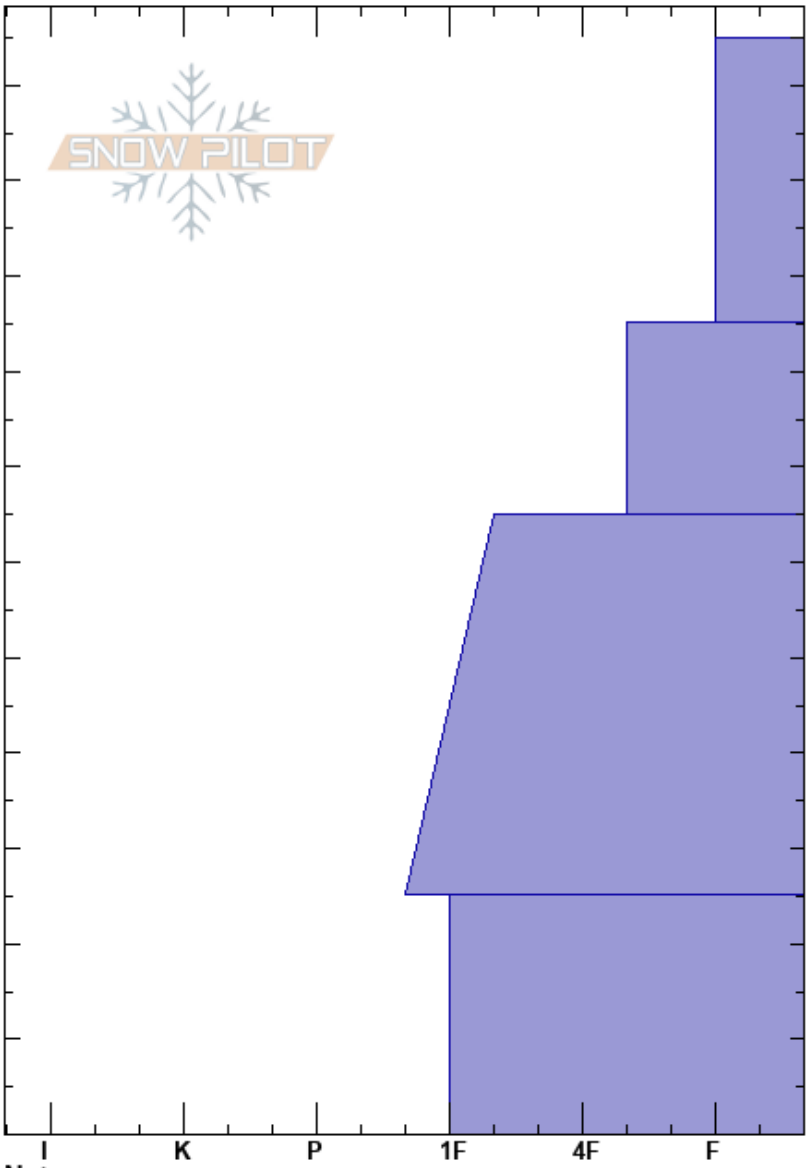

RepublicCreekHuntersN
 Absaroka Range
 MT
 Elevation: 9075 ft
 Aspect: SE
 Specifics:

Jesse Logan
 12/30/2018 - 2:30pm
 Co-ord: 44.98915N, -109.95089W
 Slope Angle: 31°
 Wind Loading:

Stability:
 Air Temperature: 20°F
 Sky Cover: OVC
 Precipitation: S-1
 Wind: Calm

HS:115 Layer Notes:

Height (cm)	Crystal		Moisture	ρ kg/m ³	Stability tests & Layer comments
	Form	Size			
115					
110					
100					
95					← STV @95cm
90					
85					
80					
75					
70					
65					
60					
55					
50					
45					
40					
35					
30					← STM @30cm
25					
20					
15					
10					
5					
0					← ECTX