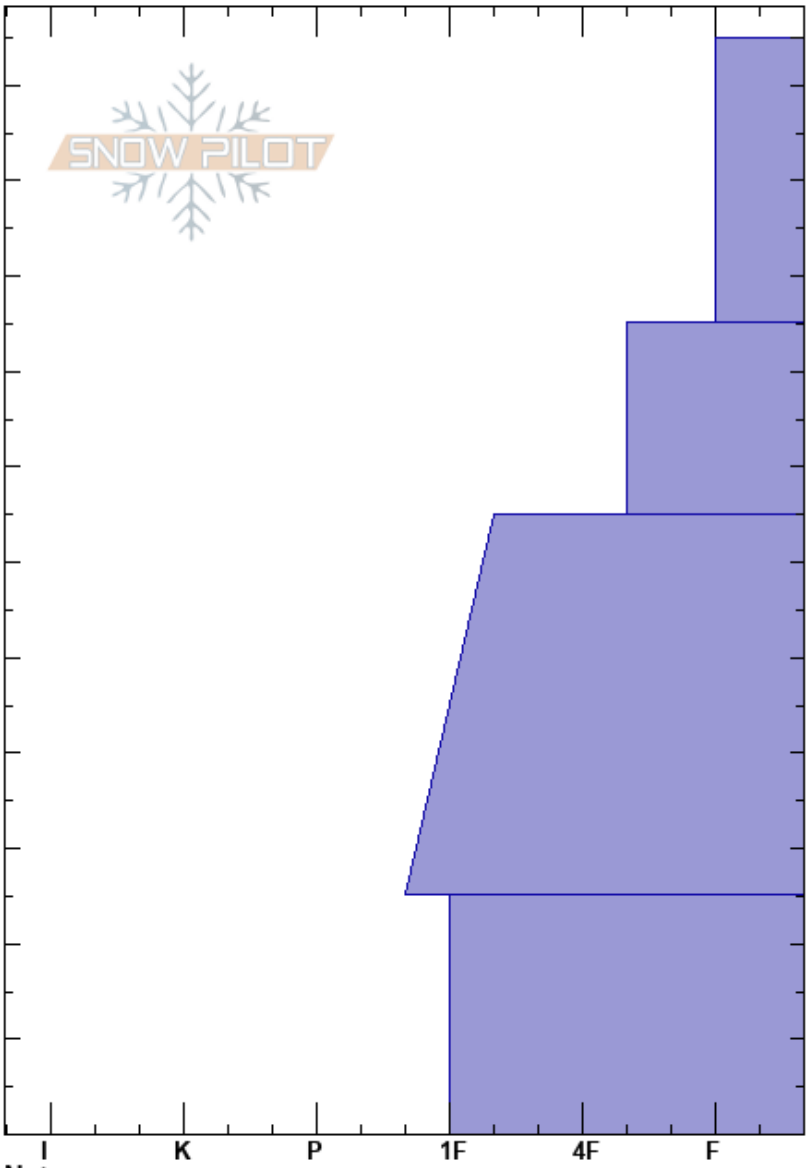

RepublicCreekHuntersN
 Absaroka Range
 MT
 Elevation: 9075 ft
 Aspect: SE
 Specifics:

Jesse Logan
 12/30/2018 - 2:30pm
 Co-ord: 44.98915N, -109.95089W
 Slope Angle: 31°
 Wind Loading:

Stability:
 Air Temperature: 20°F
 Sky Cover: OVC
 Precipitation: S-1
 Wind: Calm

HS:115

Layer Notes:

Height (cm)	Crystal		Moisture	ρ kg/m ³	Stability tests & Layer comments
	Form	Size			
115					
110					
100					
95					← STV @95cm
90					
80					
70					
65					
60					
50					
40					
30					← STM @30cm
25					
20					
10					
0					← ECTX