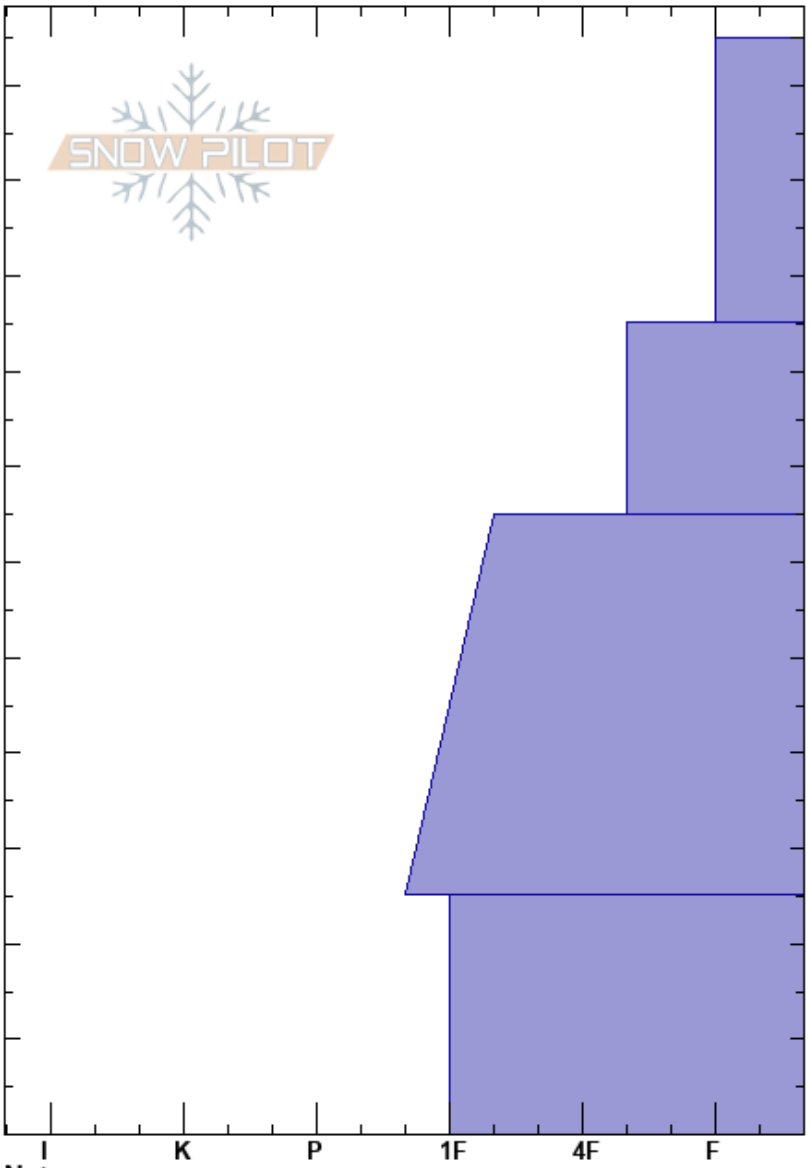

RepublicCreekHuntersN
 Absaroka Range
 MT
 Elevation: 9075 ft
 Aspect: SE
 Specifics:

Jesse Logan
 12/30/2018 - 2:30pm
 Co-ord: 44.98915N, -109.95089W
 Slope Angle: 31°
 Wind Loading:

Stability:
 Air Temperature: 20°F
 Sky Cover: OVC
 Precipitation: S-1
 Wind: Calm

HS:115

Layer Notes:

Height (cm)	Crystal		Moisture	ρ kg/m ³	Stability tests & Layer comments
	Form	Size			
115					
110					
100					
95					← STV @95cm
90					
85					
80					
75					
70					
65					
60					
55					
50					
45					
40					
35					
30					← STM @30cm
25					
20					
15					
10					
5					
0					← ECTX