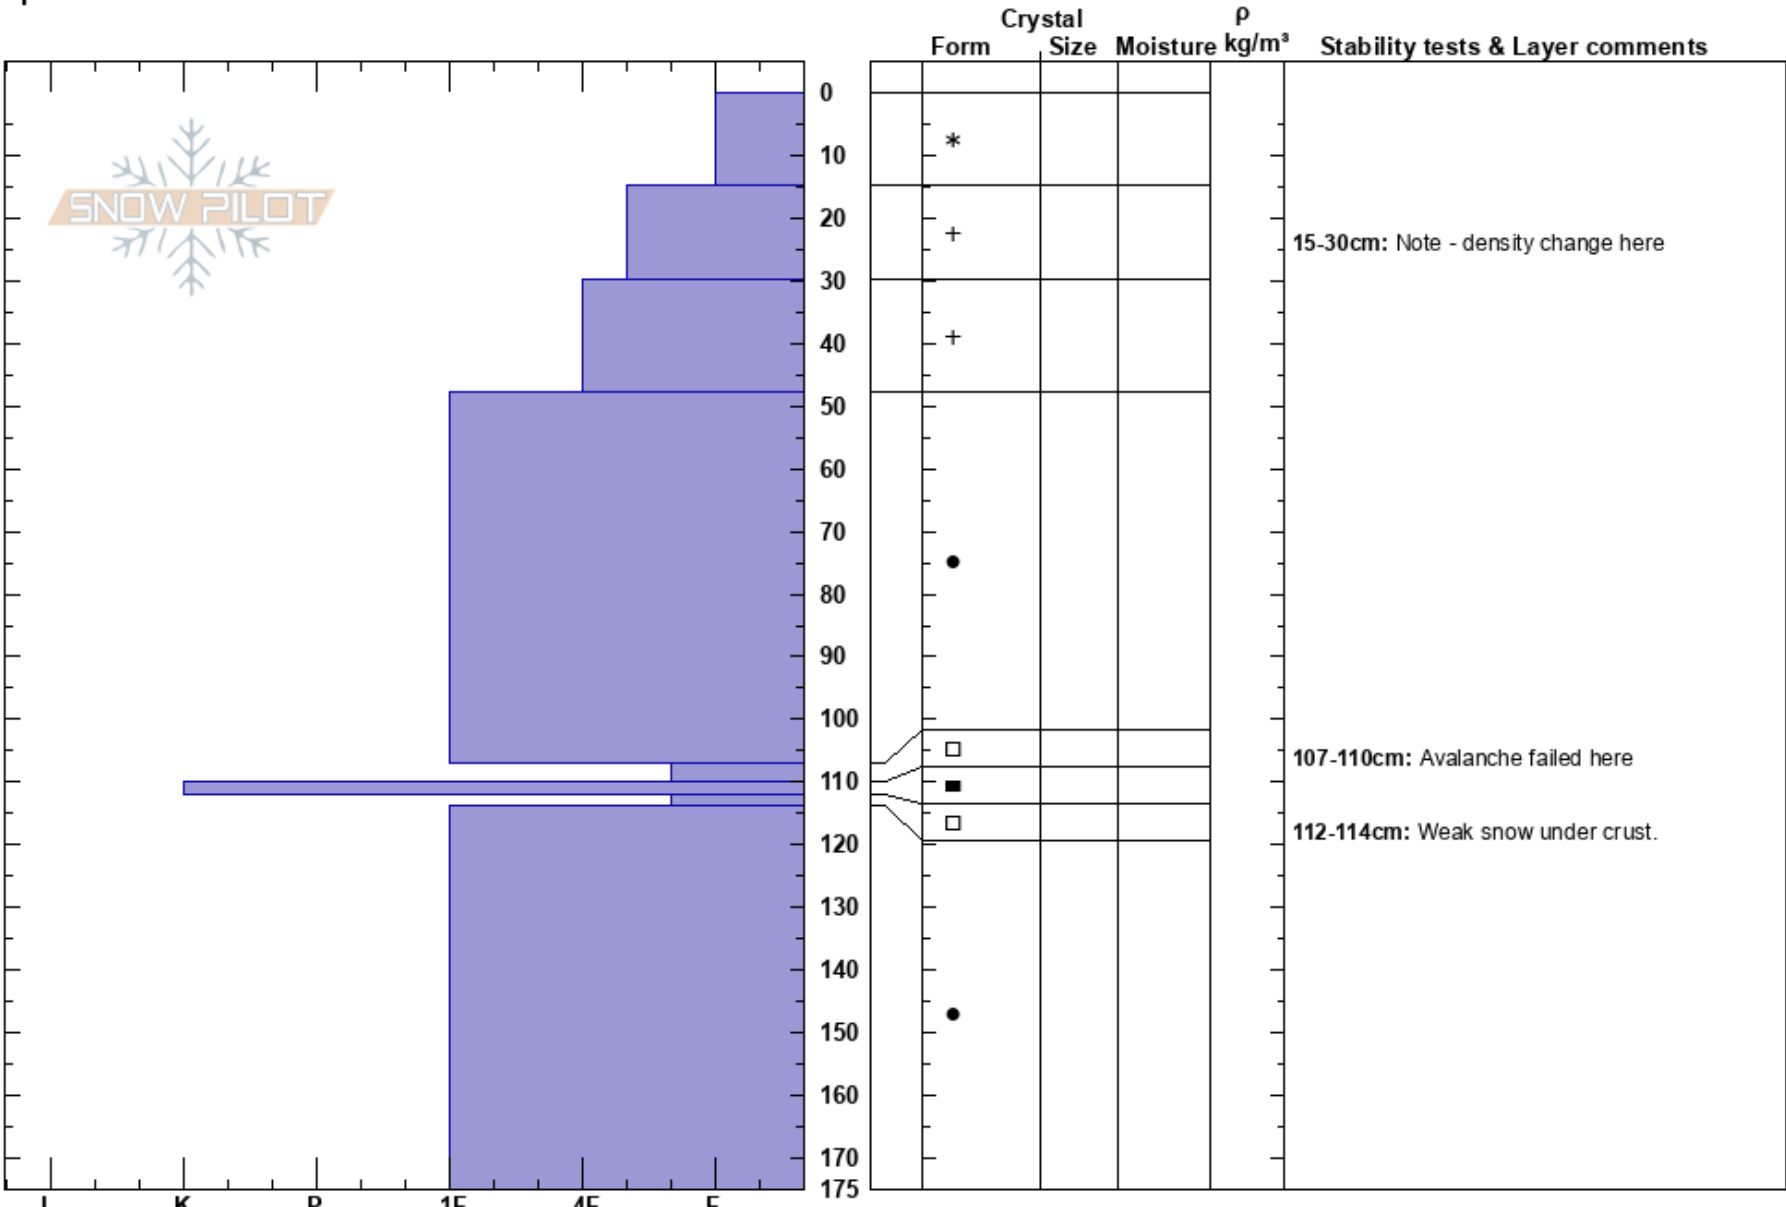

Uintas Accident
 Uinta Range
 UT
 Elevation: 2895 m
 Aspect: 90°
 Specifics:

trent meisenheimer
 01/12/2017 - 1:00pm
 Co-ord: 40.72747N, -111.12450E
 Slope Angle: 37°
 Wind Loading:

Stability:
 Air Temperature:
 Sky Cover: OVC
 Precipitation: NO
 Wind: Calm

HS:175
 PF:30
 15-30cm: Note - density change here
 107-110cm: Avalanche failed here
 112-114cm: Weak snow under crust.

Notes: Looked like we were in Japan. Incredible amount of new snow.