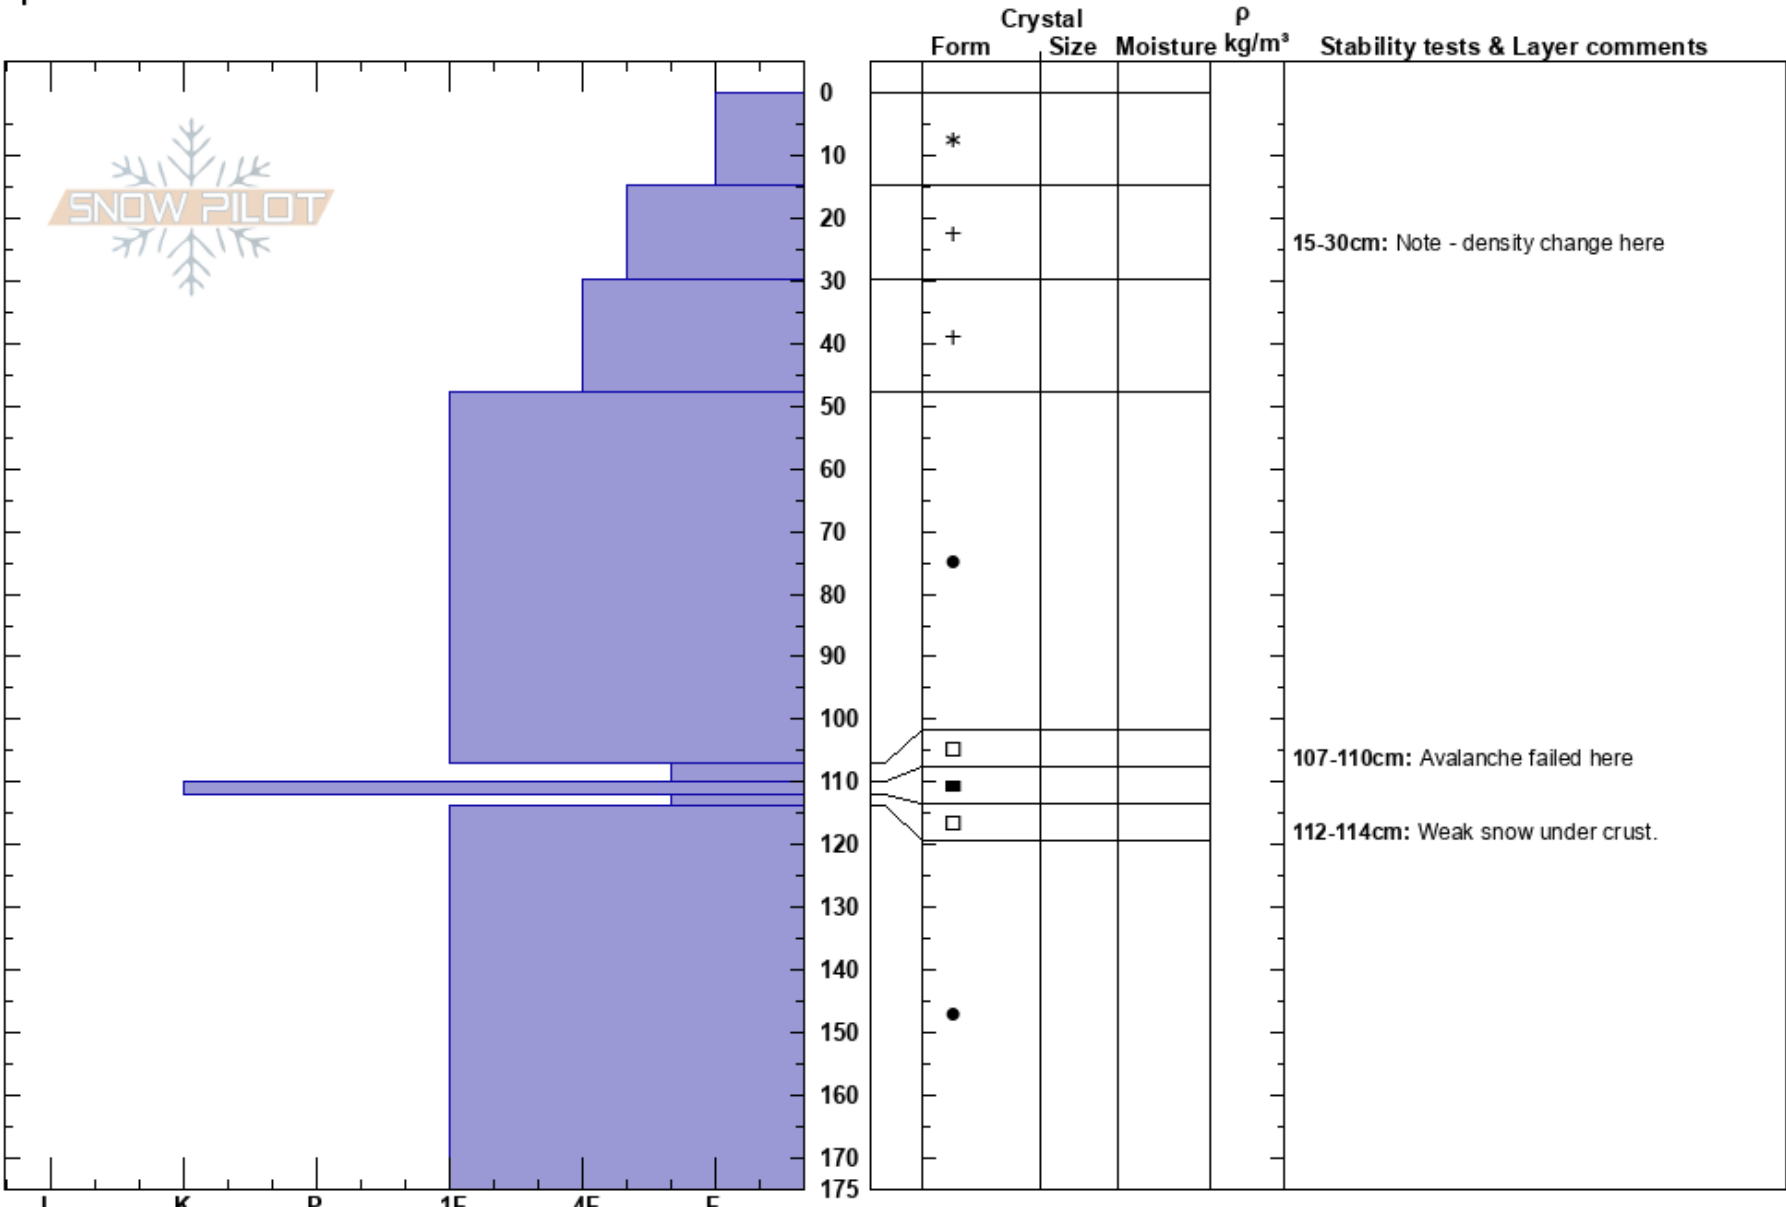

Uintas Accident
 Uinta Range
 UT
 Elevation: 2895 m
 Aspect: 90°
 Specifics:

trent meisenheimer
 01/12/2017 - 1:00pm
 Co-ord: 40.72747N, -111.12450E
 Slope Angle: 37°
 Wind Loading:

Stability:
 Air Temperature:
 Sky Cover: OVC
 Precipitation: NO
 Wind: Calm

HS:175
 PF:30
 Layer Notes:
 15-30cm: Note - density change here
 107-110cm: Avalanche failed here
 112-114cm: Weak snow under crust.

Notes: Looked like we were in Japan. Incredible amount of new snow.