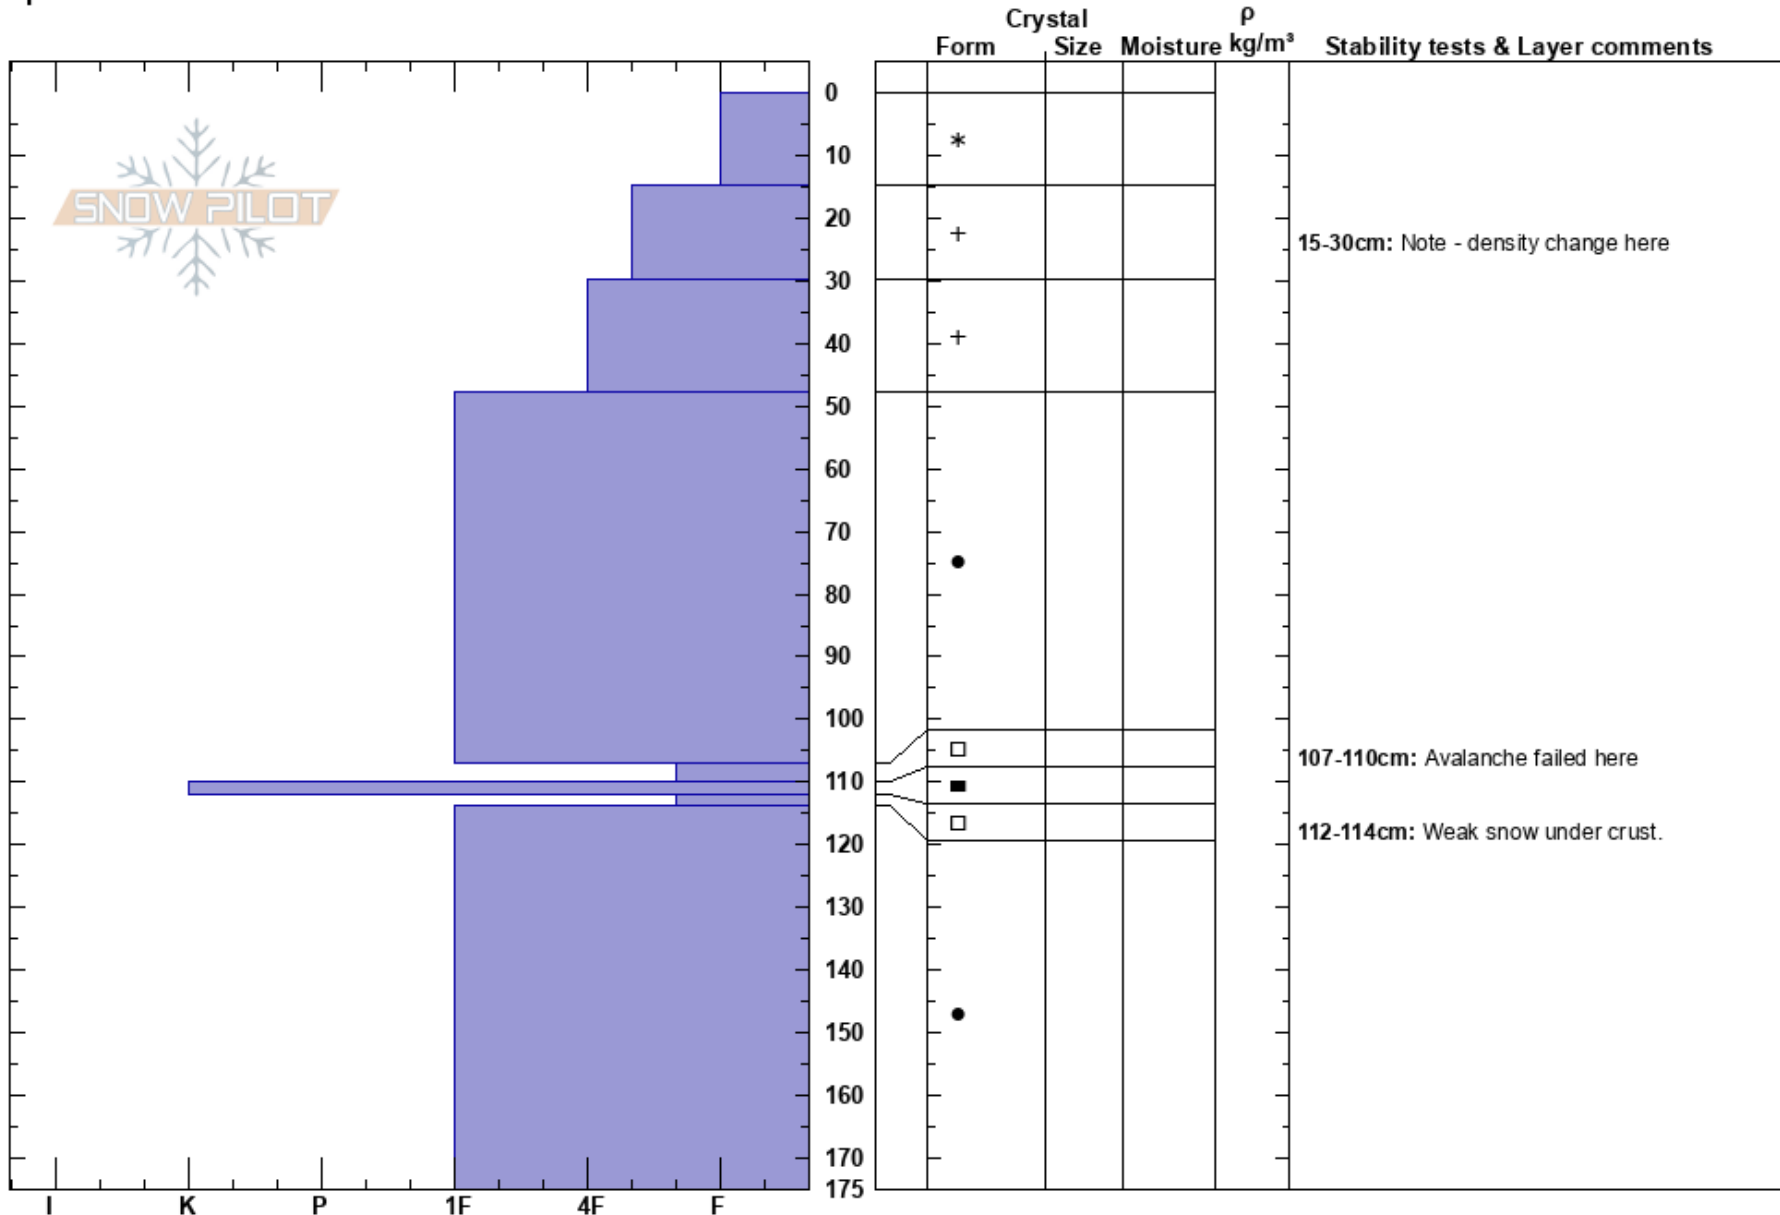

Uintas Accident  
 Uinta Range  
 UT  
 Elevation: 2895 m  
 Aspect: 90°  
 Specifics:

trent meisenheimer  
 01/12/2017 - 1:00pm  
 Co-ord: 40.72747N, -111.12450E  
 Slope Angle: 37°  
 Wind Loading:

Stability:  
 Air Temperature:  
 Sky Cover: OVC  
 Precipitation: NO  
 Wind: Calm

HS:175  
 PF:30  
 Layer Notes:  
 15-30cm: Note - density change here  
 107-110cm: Avalanche failed here  
 112-114cm: Weak snow under crust.

Notes: Looked like we were in Japan. Incredible amount of new snow.