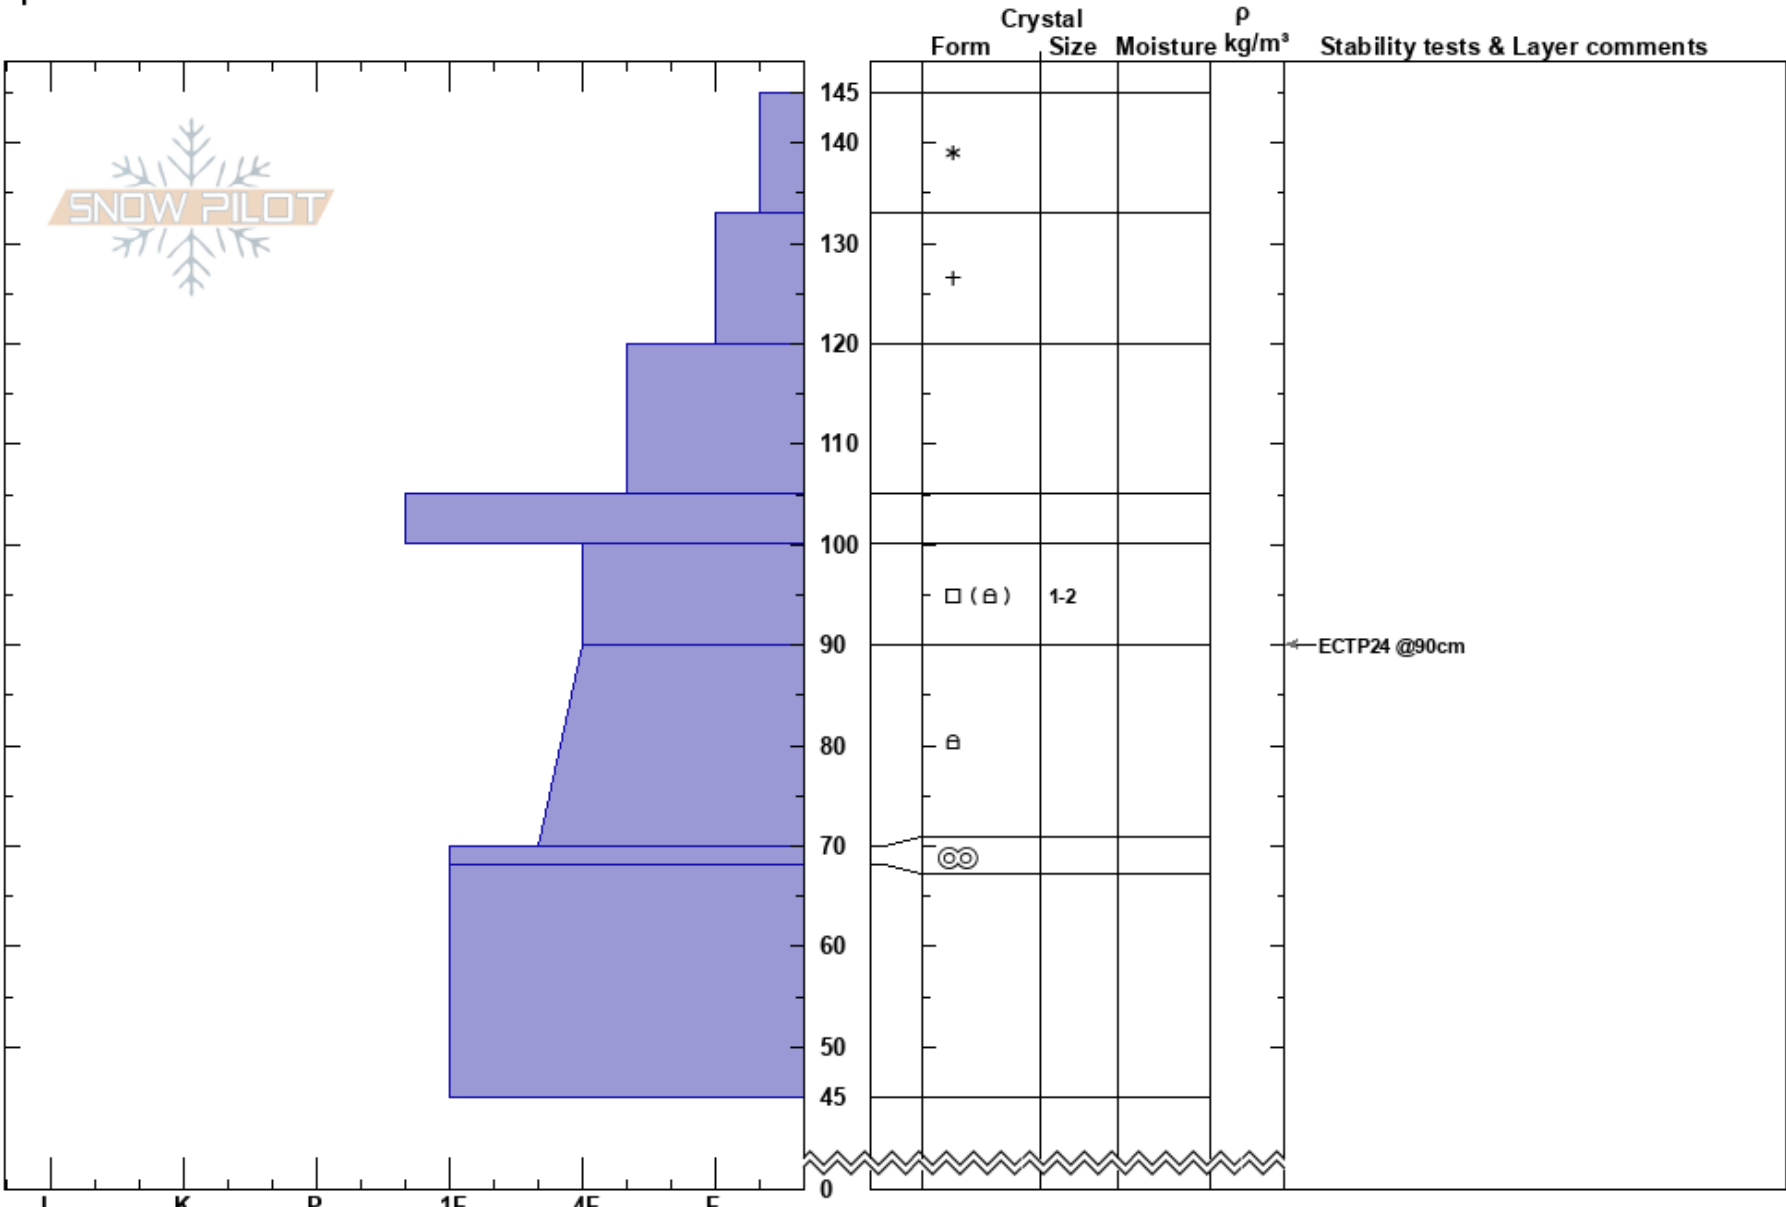

2nd Yellow Mule
 Madison Range-N
 MT
 Elevation: 9400 ft
 Aspect: 40°
 Specifics:

Alex Marienthal
 12/30/2018 - 10:48am
 Co-ord: 45.17725N, -111.40080W
 Slope Angle: 30°
 Wind Loading: previous

Stability: Fair Unstable
 Air Temperature:
 Sky Cover: OVC
 Precipitation: S5
 Wind: Calm

HS:145
 Layer Notes:
 100-90cm:Problematic layer

← ECTP24 @90cm

Notes: