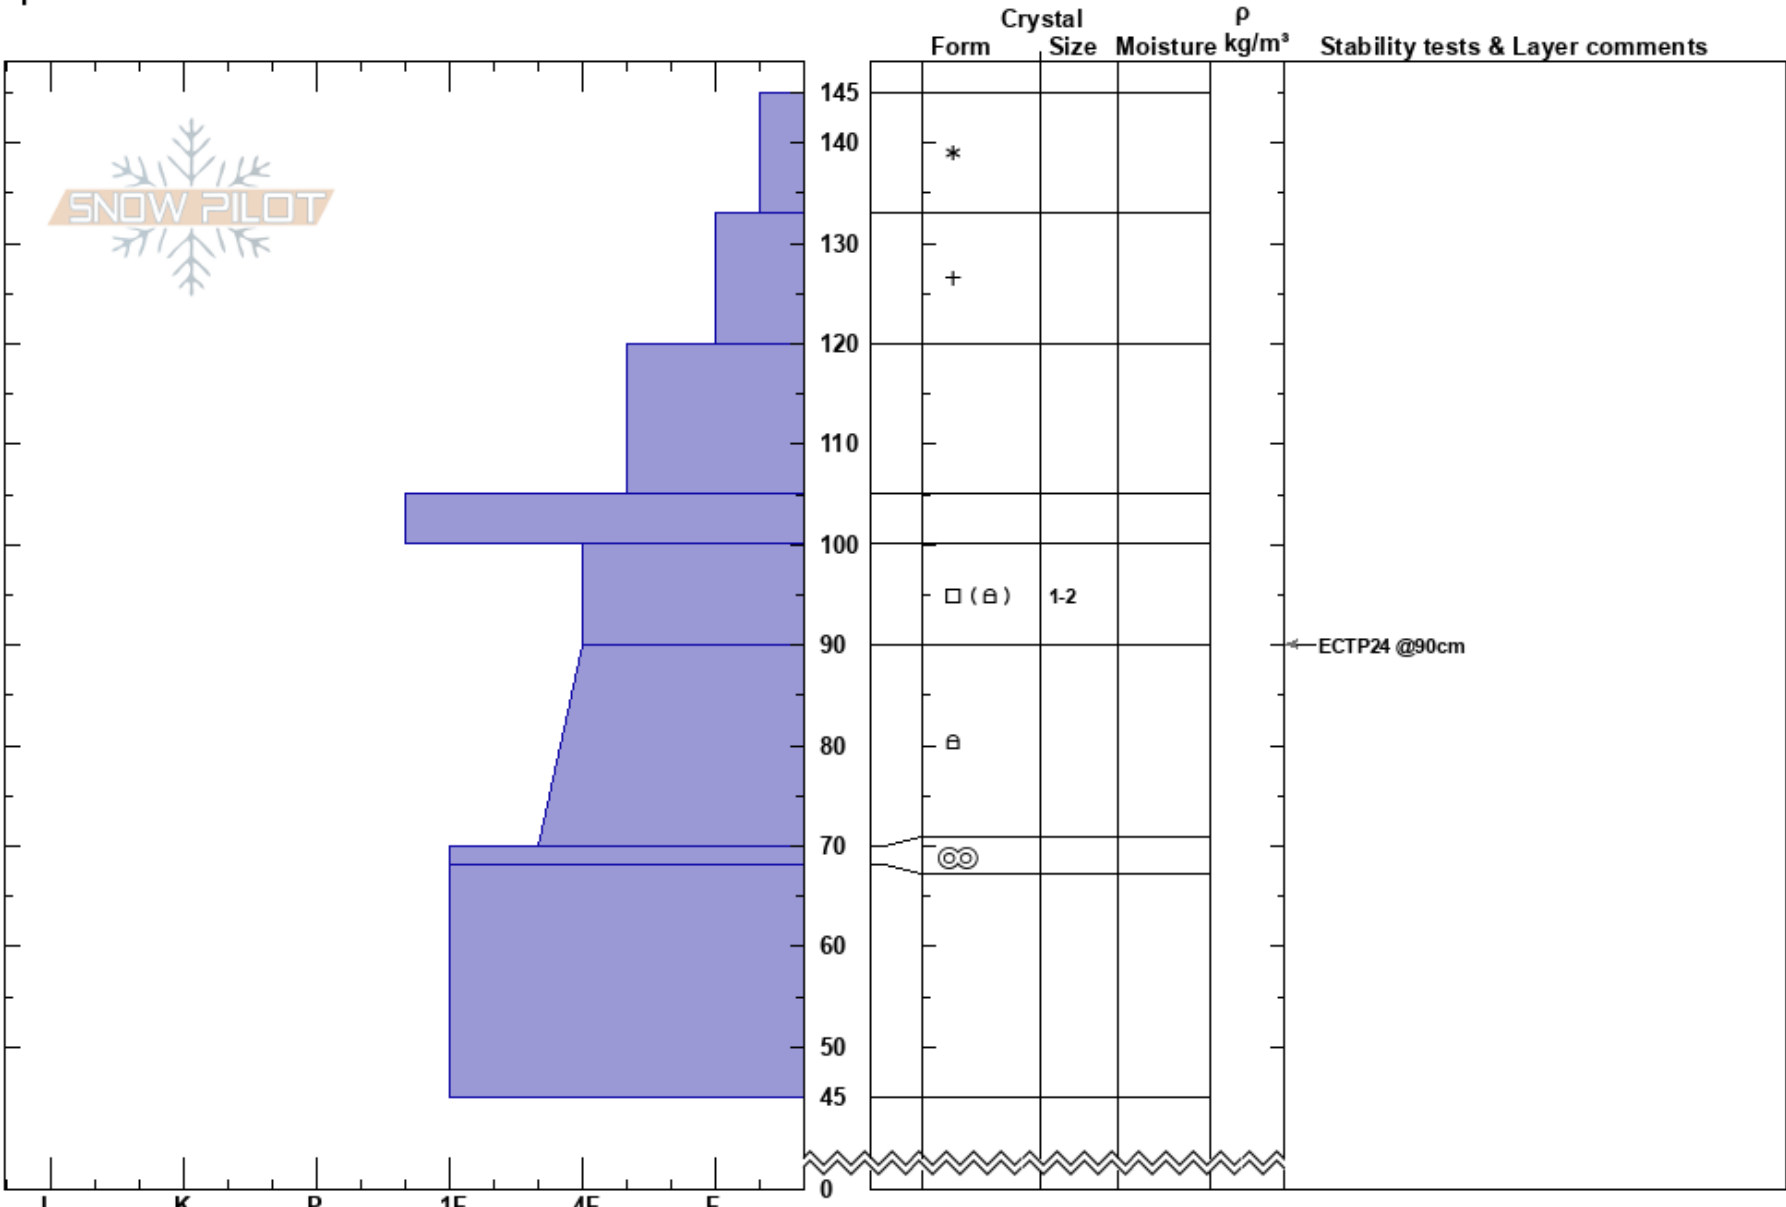

2nd Yellow Mule
 Madison Range-N
 MT
 Elevation: 9400 ft
 Aspect: 40°
 Specifics:

Alex Marienthal
 12/30/2018 - 10:48am
 Co-ord: 45.17725N, -111.40080W
 Slope Angle: 30°
 Wind Loading: previous

Stability: Fair Unstable
 Air Temperature:
 Sky Cover: OVC
 Precipitation: S5
 Wind: Calm

HS:145
 Layer Notes:
 100-90cm:Problematic layer

Notes: