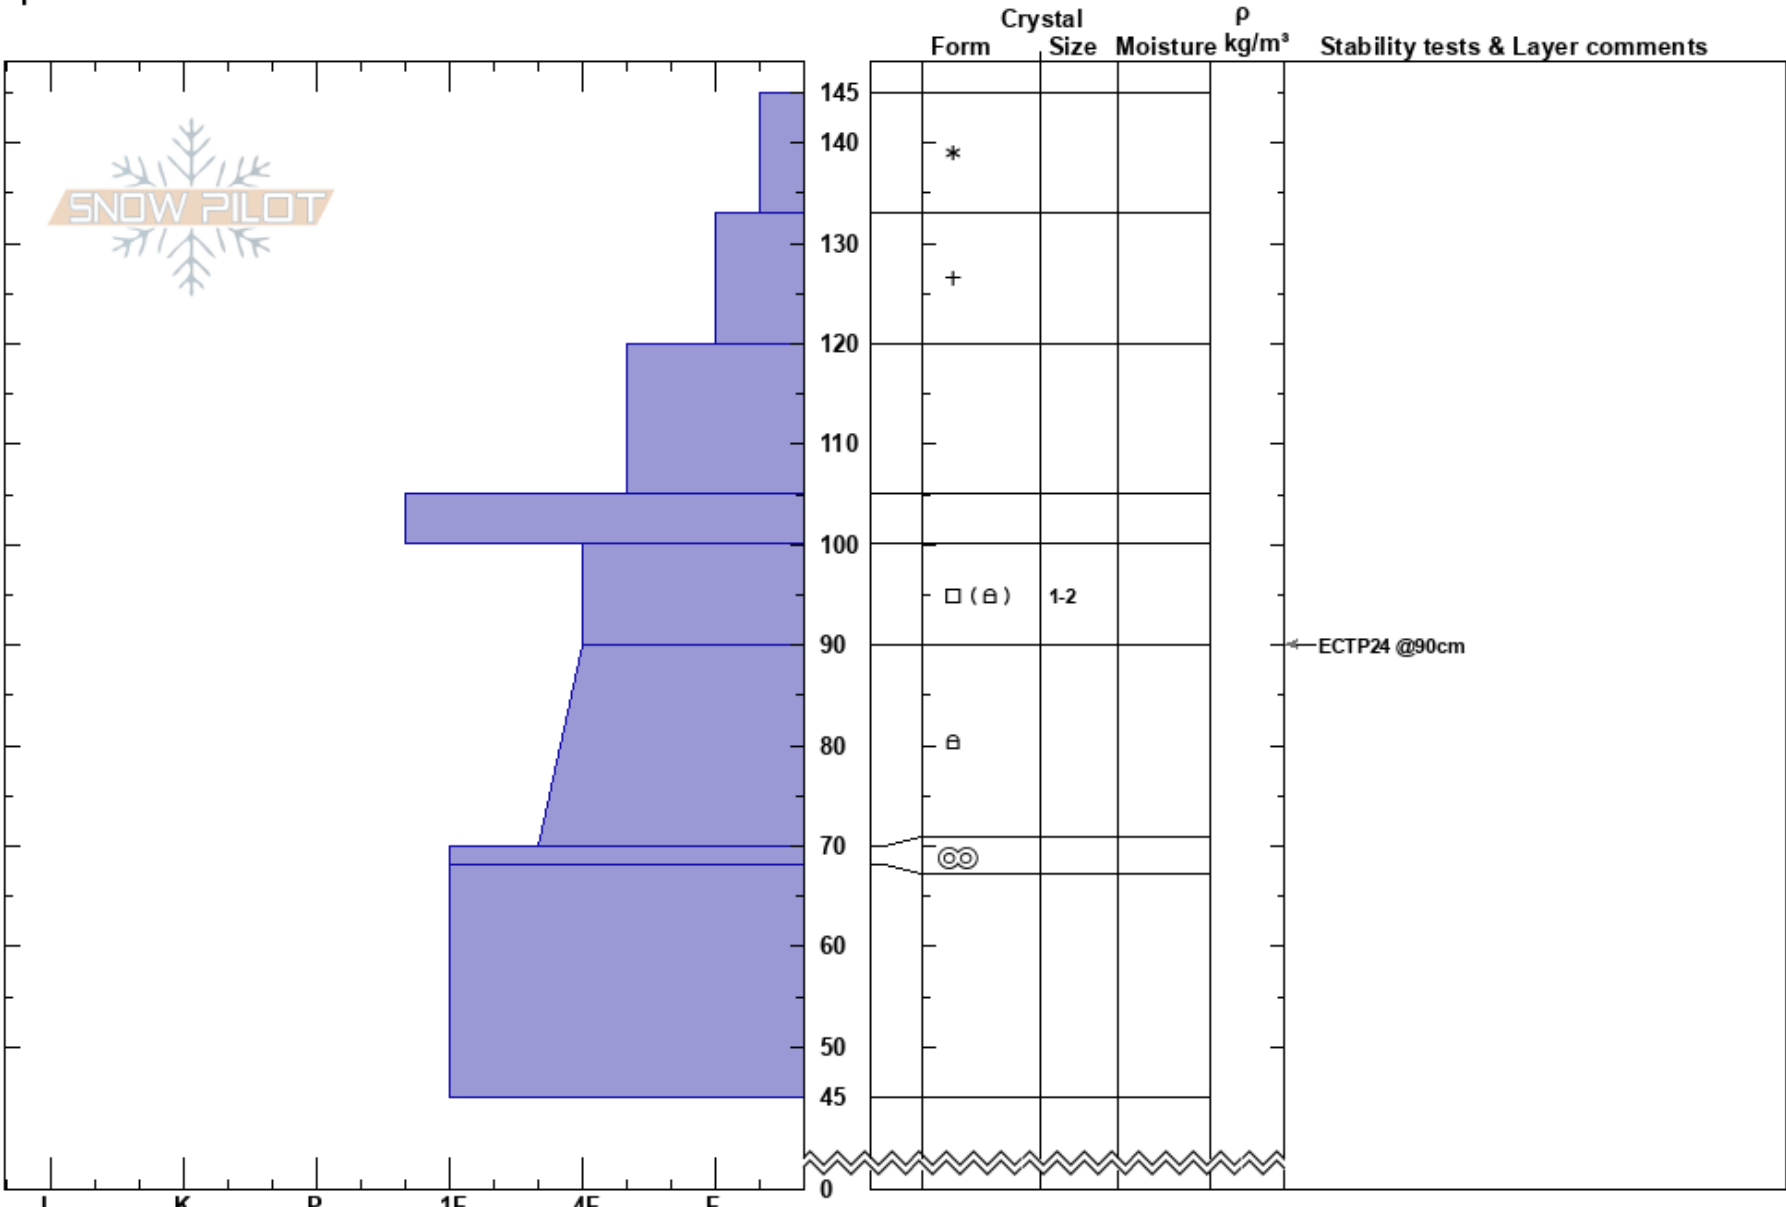

2nd Yellow Mule  
 Madison Range-N  
 MT  
 Elevation: 9400 ft  
 Aspect: 40°  
 Specifics:

Alex Marienthal  
 12/30/2018 - 10:48am  
 Co-ord: 45.17725N, -111.40080W  
 Slope Angle: 30°  
 Wind Loading: previous

Stability: Fair Unstable  
 Air Temperature:  
 Sky Cover: OVC  
 Precipitation: S5  
 Wind: Calm

HS:145  
 Layer Notes:  
 100-90cm:Problematic layer

← ECTP24 @90cm

Notes: