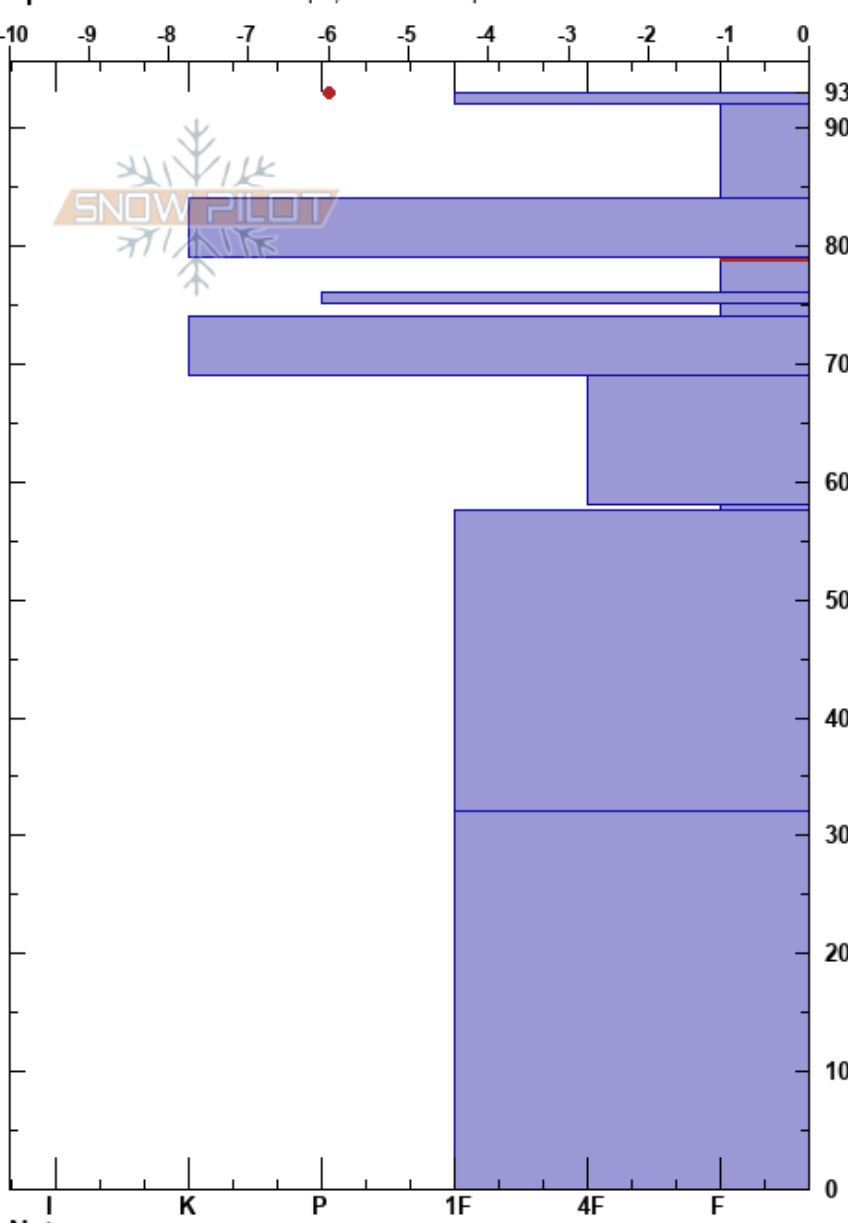

Silver Peak
 Central Sierra
 CA
 Elevation: 7530 ft
 Aspect: 3°

Andy Anderson
 12/30/2018 - 11:18am
 Co-ord: 39.22548N, -120.24043W
 Slope Angle: 15°
 Wind Loading: no

Stability: Very Good
 Air Temperature: 1.5°C
 Sky Cover: FEW
 Precipitation: NO
 Wind: SW Light Breeze

HS:93
 Layer Notes:
 79-76cm: Problematic layer

Specifics: Ski tracks on slope; We skied slope

Form	Crystal		ρ kg/m ³	Stability tests & Layer comments
	Size	Moisture		
•	0.5			
☒	0.3-0.5			
=				
☒	0.5			
=				
☒	0.5			
=				
•	0.5			
∨	4-10			
•	0.5			
⊗	1-3			

- ← ECTN13 @79cm
- ← PST30/100 (SF) @79cm
- ← ECTN14 @75cm
- ← CT12, RP @75cm
- ← PST100/100 (End) @75cm
- ← CT19, RP @69cm
- ← PST35/100 (End) @69cm
- ← CT24, RP @58cm
- ← PST44/100 (End) @58cm

Notes: