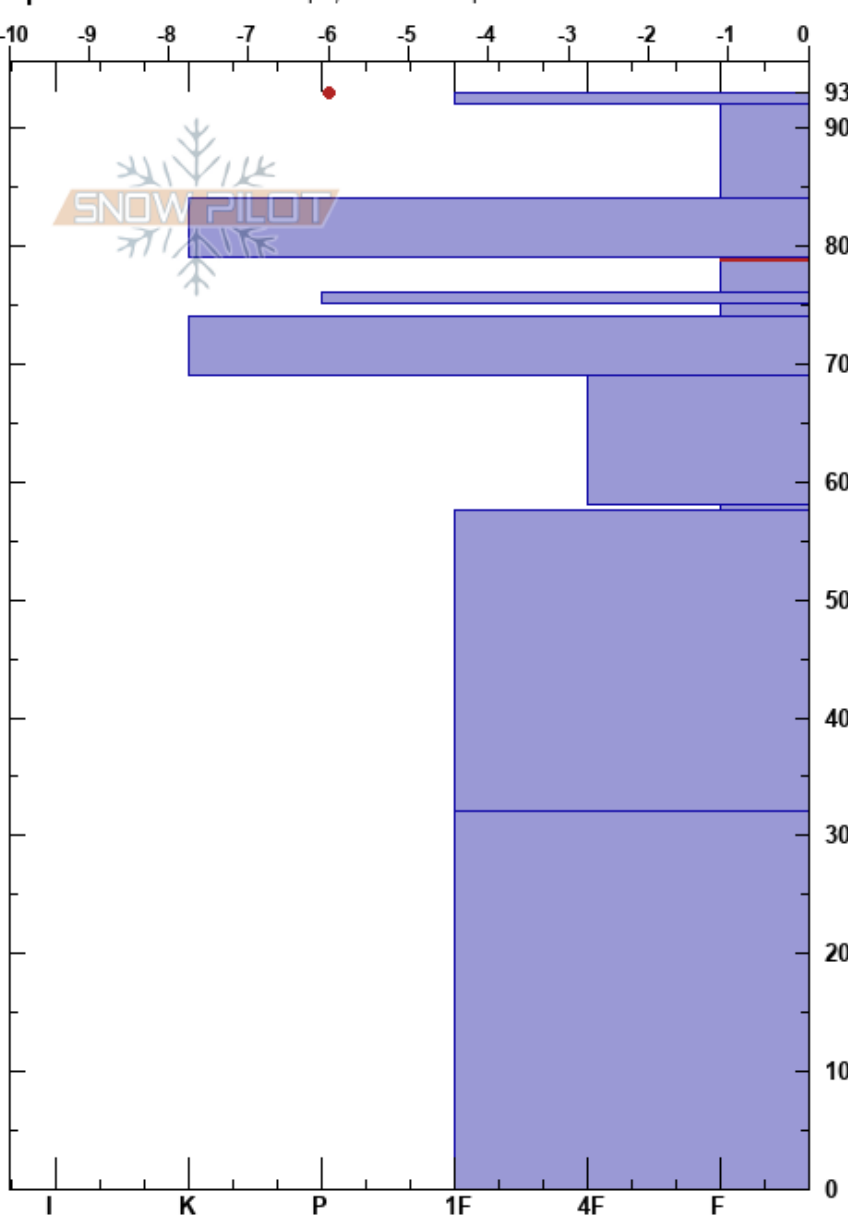

Silver Peak
 Central Sierra
 CA
 Elevation: 7530 ft
 Aspect: 3°

Andy Anderson
 12/30/2018 - 11:18am
 Co-ord: 39.22548N, -120.24043W
 Slope Angle: 15°
 Wind Loading: no

Stability: Very Good
 Air Temperature: 1.5°C
 Sky Cover: FEW
 Precipitation: NO
 Wind: SW Light Breeze

HS:93
 Layer Notes:
 79-76cm: Problematic layer

Specifics: Ski tracks on slope; We skied slope

Form	Crystal		ρ kg/m ³	Stability tests & Layer comments
	Size	Moisture		
•	0.5			
☐	0.3-0.5			
=				
☐	0.5			
=				
☐	0.5			
=				
•	0.5			
∨	4-10			
•	0.5			
⊗	1-3			

- ← ECTN13 @79cm
- ← PST30/100 (SF) @79cm
- ← ECTN14 @75cm
- ← CT12, RP @75cm
- ← PST100/100 (End) @75cm
- ← CT19, RP @69cm
- ← PST35/100 (End) @69cm
- ← CT24, RP @58cm
- ← PST44/100 (End) @58cm

Notes: