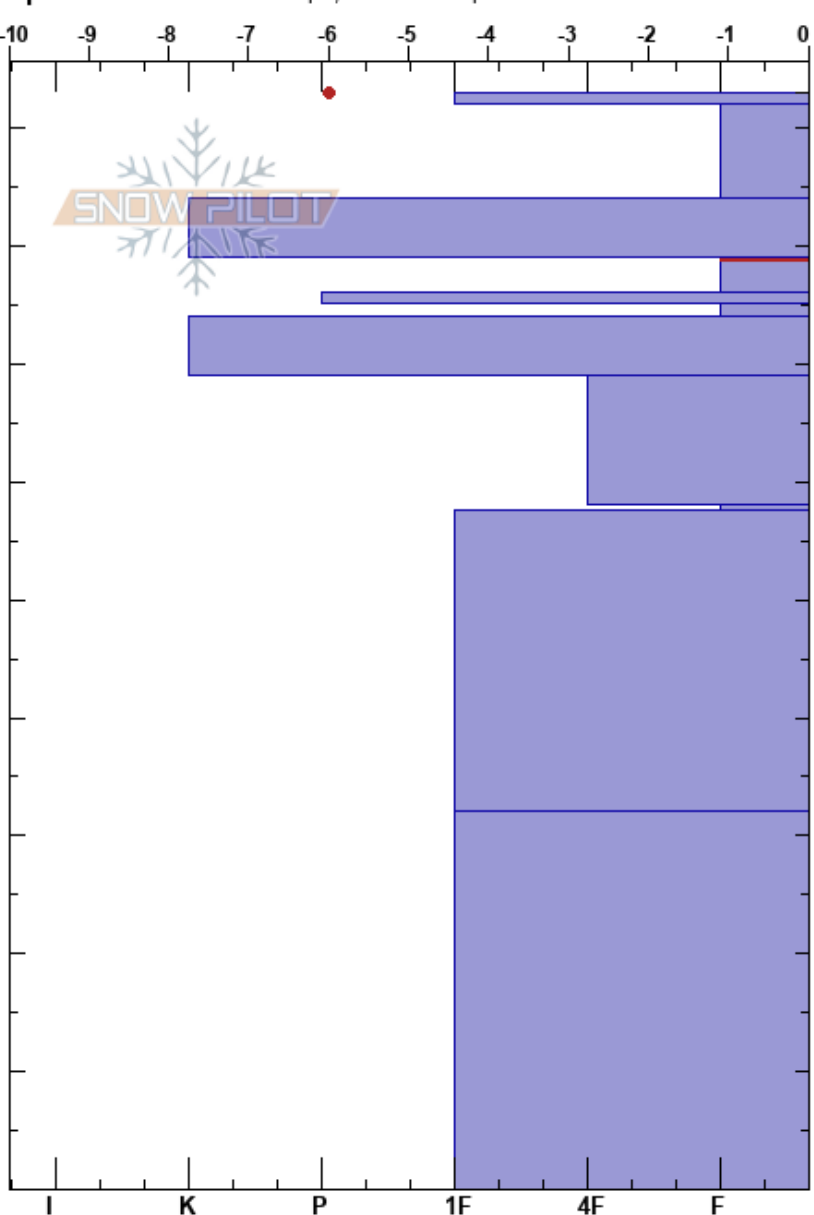

Silver Peak
 Central Sierra
 CA
 Elevation: 7530 ft
 Aspect: 3°

Andy Anderson
 12/30/2018 - 11:18am
 Co-ord: 39.22548N, -120.24043W
 Slope Angle: 15°
 Wind Loading: no

Stability: Very Good
 Air Temperature: 1.5°C
 Sky Cover: FEW
 Precipitation: NO
 Wind: SW Light Breeze

HS:93
 Layer Notes:
 79-76cm: Problematic layer

Specifics: Ski tracks on slope; We skied slope

Form	Crystal		ρ kg/m ³	Stability tests & Layer comments
	Size	Moisture		
•	0.5			
☒	0.3-0.5			
=				
☒	0.5			
=				
☒	0.5			
=				
•	0.5			
∨	4-10			
•	0.5			
⊗	1-3			

- ← ECTN13 @79cm
- ← PST30/100 (SF) @79cm
- ← ECTN14 @75cm
- ← CT12, RP @75cm
- ← PST100/100 (End) @75cm
- ← CT19, RP @69cm
- ← PST35/100 (End) @69cm
- ← CT24, RP @58cm
- ← PST44/100 (End) @58cm

Notes: