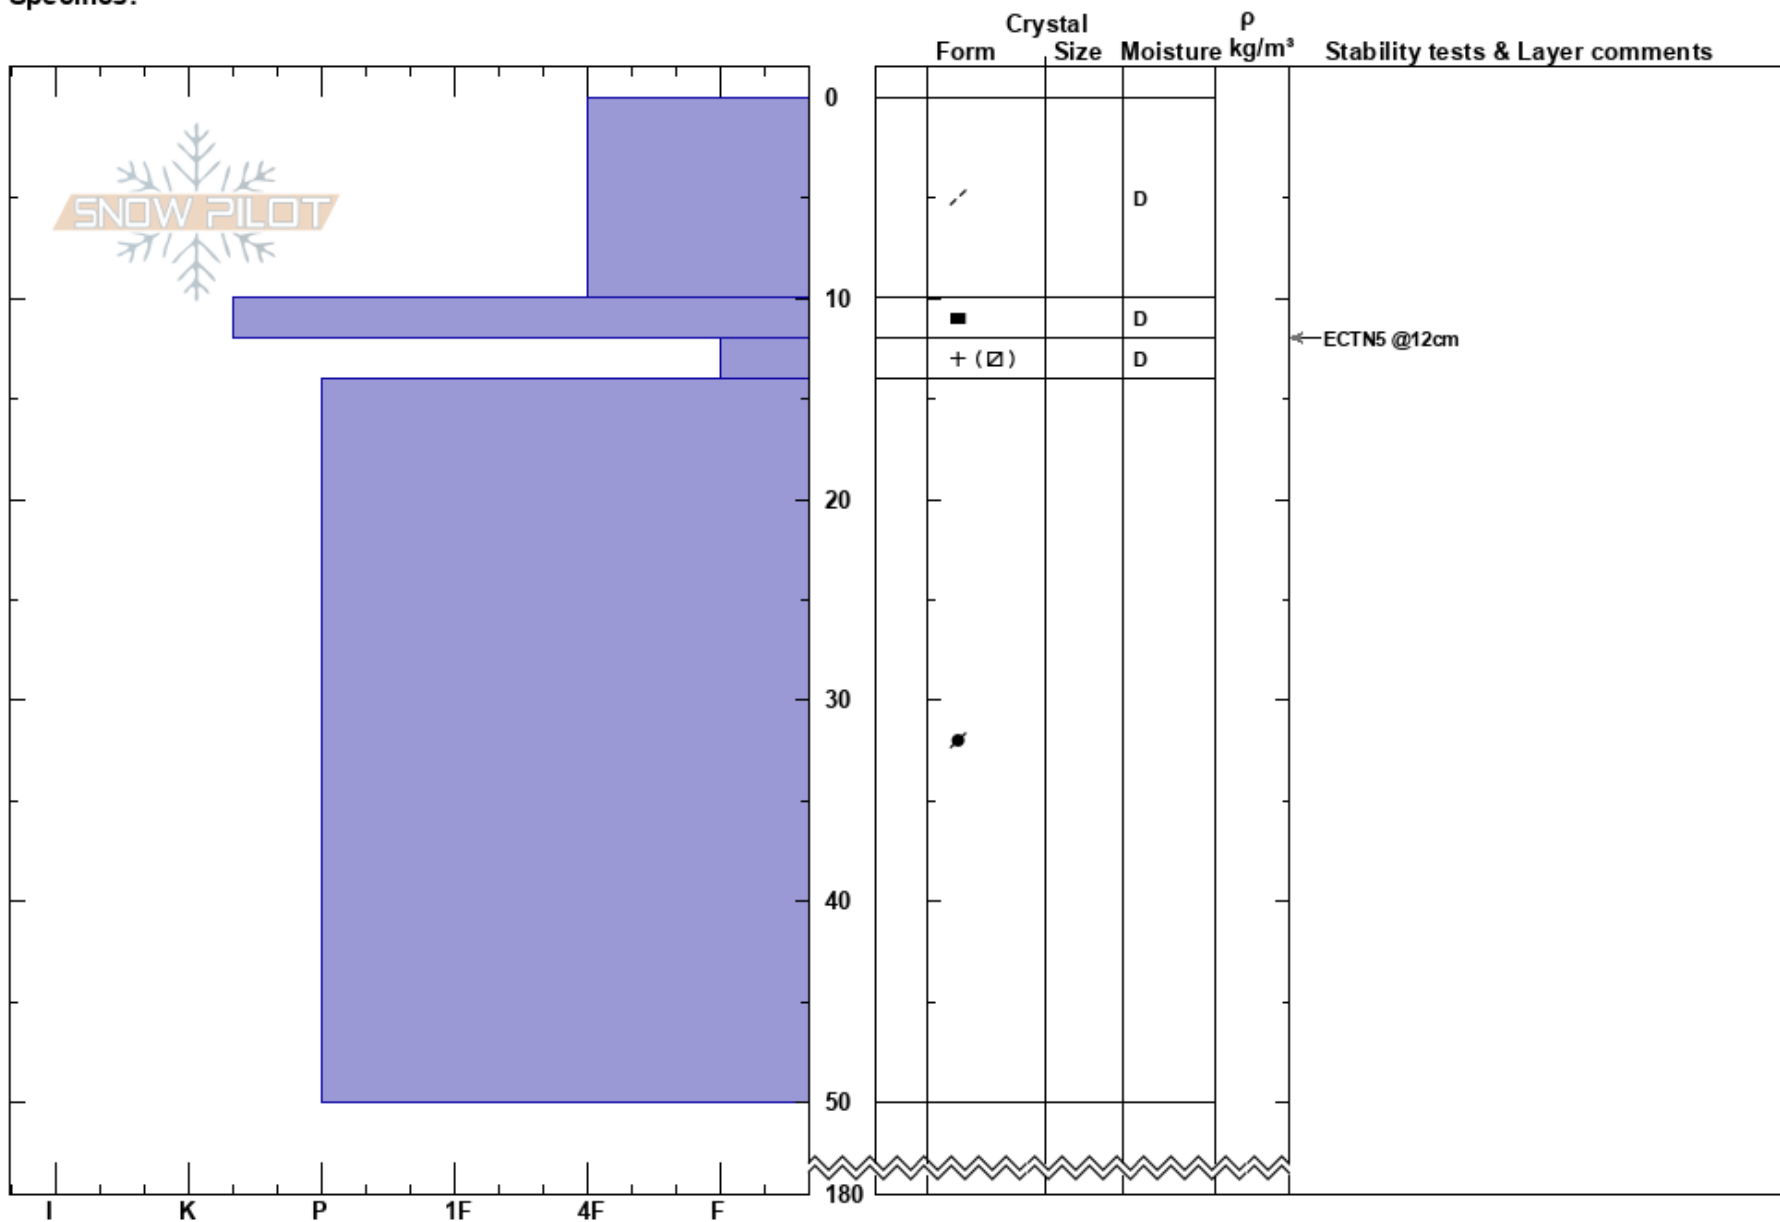

Mittåkläppen S 181230
 Funäsfjällen
 Sweden
 Elevation: 950 m
 Aspect: S
 Specifics:

Fredrik Norberg
 30/12/2018 - 11:30
 Co-ord: 62.71910N, 12.46155W
 Slope Angle: 26°
 Wind Loading: yes

Stability: Fair HS:180 Layer Notes:
 Air Temperature: -4.5°C PF:20 12-14cm:Problematic layer
 Sky Cover: FEW
 Precipitation: S5
 Wind: NW Strong