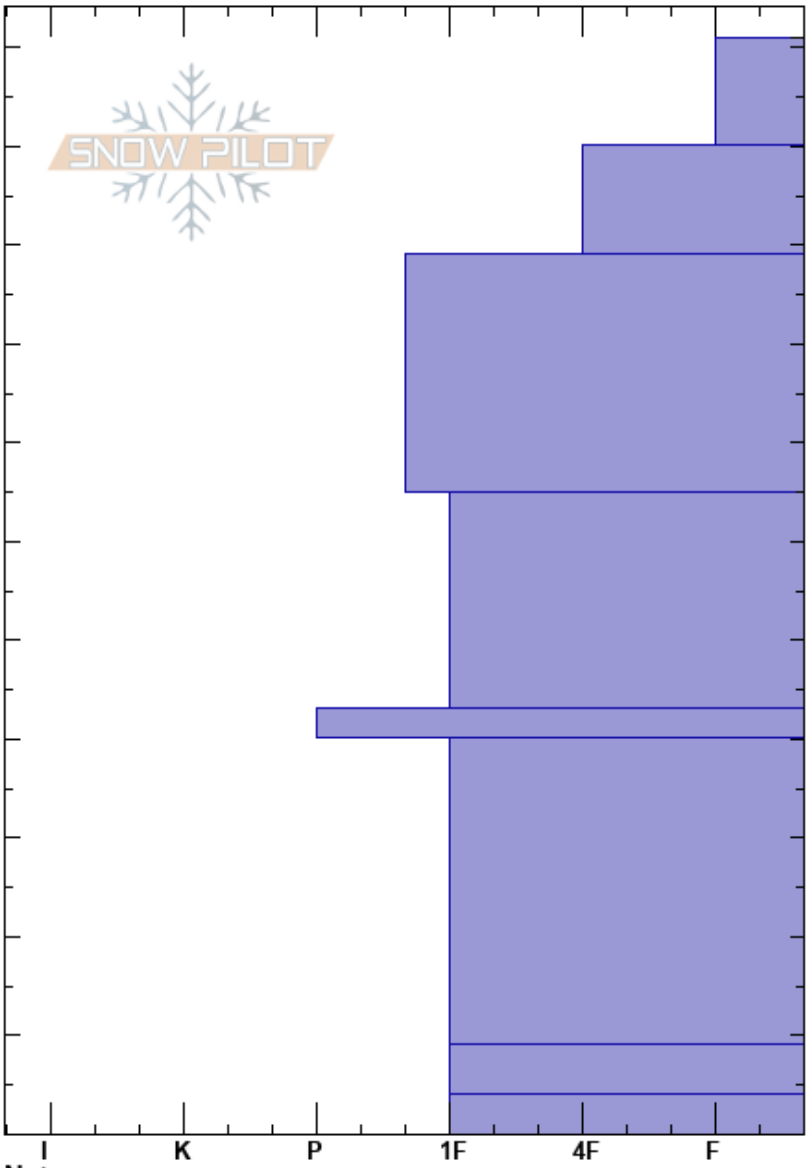

CMS AIARE L2  
 Never Summer  
 CO  
 Elevation: 11012 ft  
 Aspect: 77°  
 Specifics:

Dave Kruse  
 12/29/2018 - 11:50am  
 Co-ord: 40.51128N, -105.89541W  
 Slope Angle: 27°  
 Wind Loading: no

Stability: HS:111  
 Air Temperature: -13.5°C PS: 15  
 Sky Cover: FEW  
 Precipitation: NO  
 Wind: S Light Breeze

Layer Notes:

Height (m)	Crystal		Moisture	$\rho$ kg/m <sup>3</sup>	Stability tests & Layer comments
	Form	Size			
111	/ (Ø)	1-2			
100	/ (□)	0.5-1			
90	⊖	1			
80					
70					
60	□	1			
50					
40	•	1			
30					← ECTP28 @35cm Resistent Planer ← PST45/100 (End) @35cm
20	□ (□)	-2			
10	□	1			
0	□ (□)	2-3			