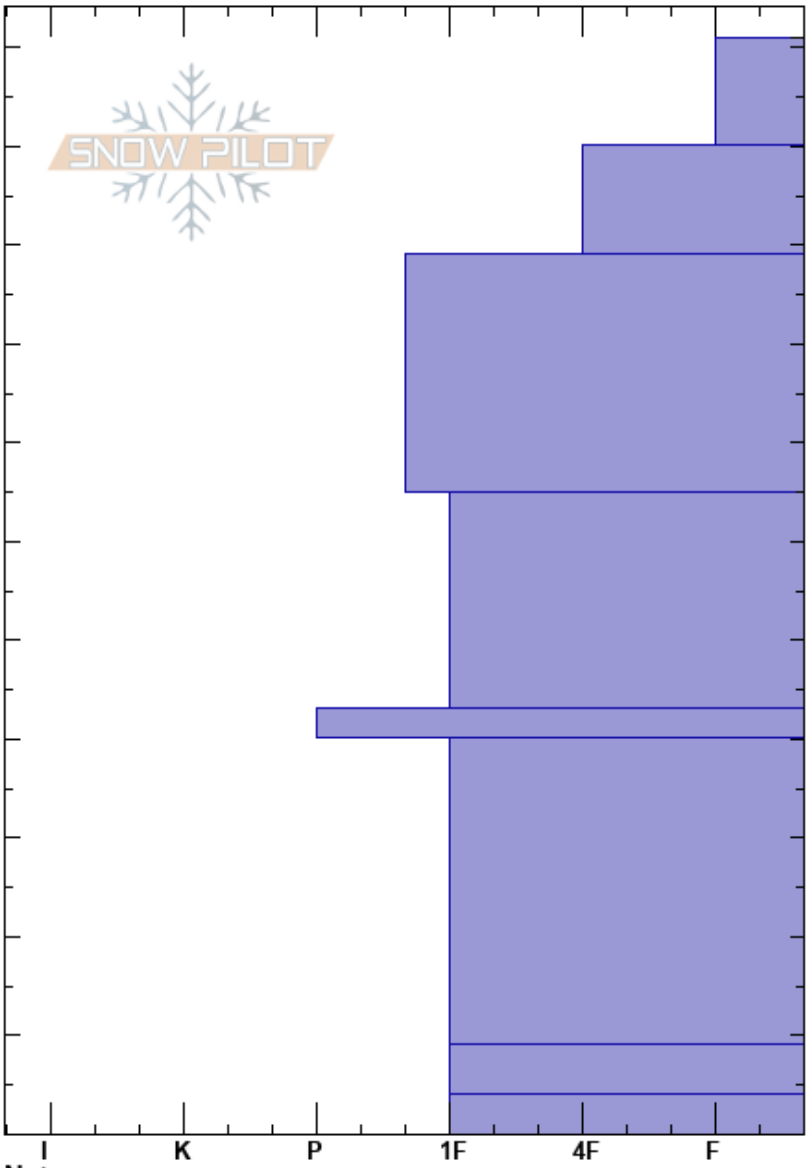

CMS AIARE L2
 Never Summer
 CO
 Elevation: 11012 ft
 Aspect: 77°
 Specifics:

Dave Kruse
 12/29/2018 - 11:50am
 Co-ord: 40.51128N, -105.89541W
 Slope Angle: 27°
 Wind Loading: no

Stability: HS:111
 Air Temperature: -13.5°C PS: 15
 Sky Cover: FEW
 Precipitation: NO
 Wind: S Light Breeze

Layer Notes:

Height (m)	Crystal		Moisture	ρ kg/m ³	Stability tests & Layer comments
	Form	Size			
111	/ (Ø)	1-2			
100	/ (□)	0.5-1			
90	⊖	1			
80					
70					
60	□	1			
50					
40	•	1			
30					← ECTP28 @35cm Resistent Planer ← PST45/100 (End) @35cm
20	□ (□)	-2			
10	□	1			
0	□ (□)	2-3			