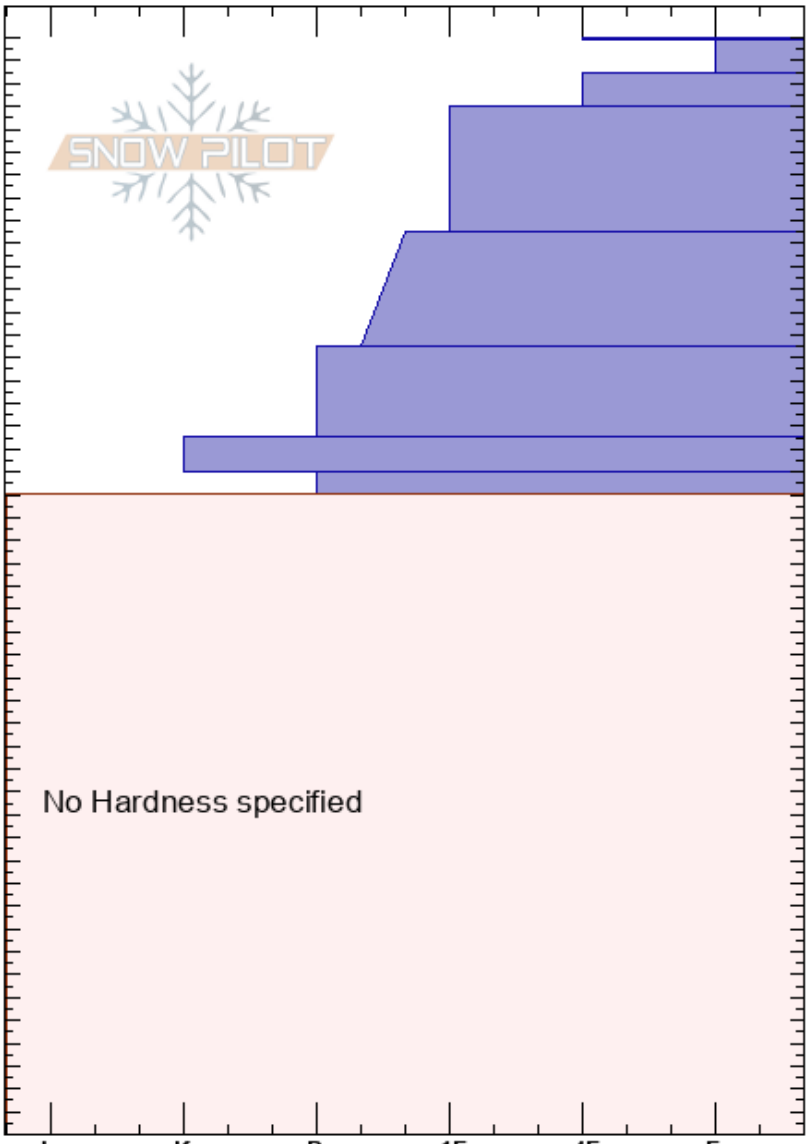

Tamarack Peak  
 Carson Range  
 NV  
 Elevation: 9670 ft  
 Aspect: 12°  
 Specifics: Ski tracks on slope; We skied slope

Andy Anderson  
 01/14/2017 - 12:00pm  
 Co-ord: 39.31836N, -119.91763W  
 Slope Angle: 20°  
 Wind Loading:

Stability: Good  
 Air Temperature:  
 Sky Cover: CLR  
 Precipitation: NO  
 Wind: Calm

HS:480  
 Layer Notes:  
 290-280cm: Layer continued below.  
 280-0cm: Probed

Elevation (cm)	Crystal		Moisture	$\rho$ kg/m <sup>3</sup>	Stability tests & Layer comments
	Form	Size			
480					
470	∨	4			
460	∨				
450	/	1			← ECTN14 @450cm
440	/ (•)	0.5			
430					
420	•	0.5			
410					
400	•	0.5-1			
390					
380					
370	•	0.5-1			
360					
350					
340					
330	•	1			
320					
310					
300	=				
290	•	0.5			290-280cm: Layer continued below.
280					
270					
260					
250					
240					
230					
220					
210					
200					
190					
180					
170					
160					
150					
140					280-0cm: Probed
130					
120					
110					
100					
90					
80					
70					
60					
50					
40					
30					
20					
10					
0					