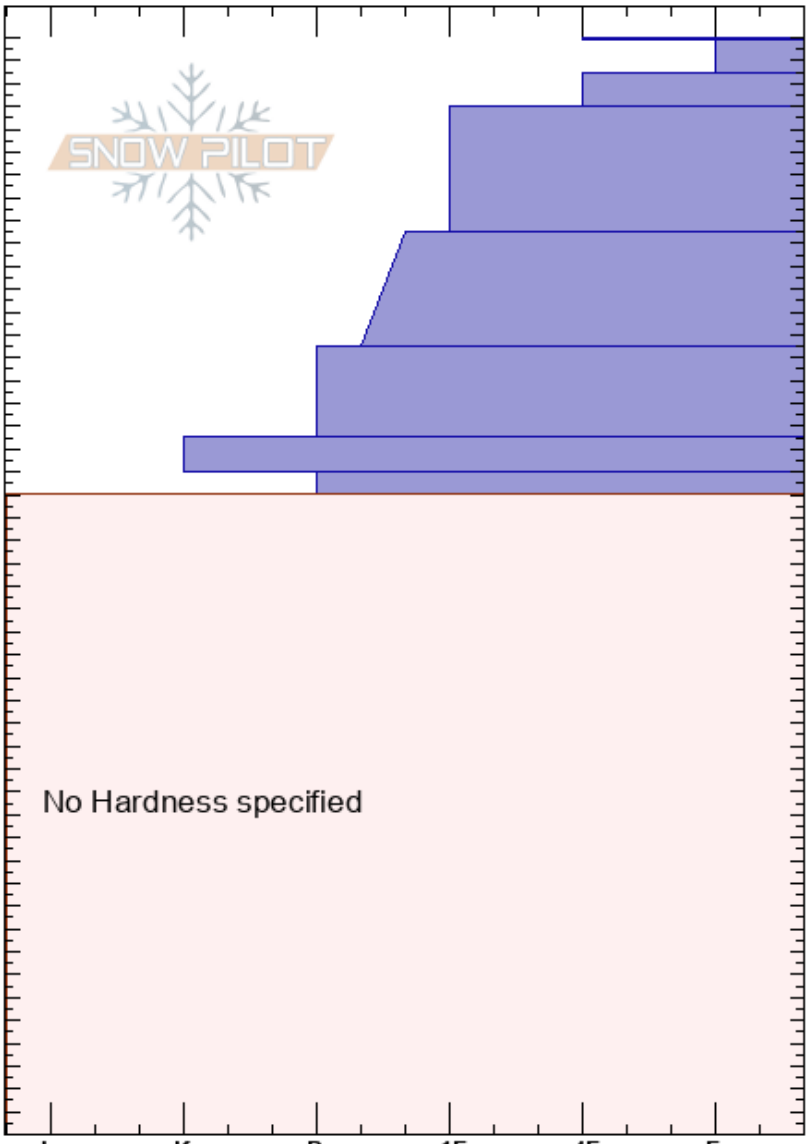

Tamarack Peak
 Carson Range
 NV
 Elevation: 9670 ft
 Aspect: 12°
 Specifics: Ski tracks on slope; We skied slope

Andy Anderson
 01/14/2017 - 12:00pm
 Co-ord: 39.31836N, -119.91763W
 Slope Angle: 20°
 Wind Loading:

Stability: Good
 Air Temperature:
 Sky Cover: CLR
 Precipitation: NO
 Wind: Calm

HS:480
 Layer Notes:
 290-280cm: Layer continued below.
 280-0cm: Probed

Depth (cm)	Crystal		Moisture	ρ kg/m ³	Stability tests & Layer comments
	Form	Size			
480					
470	∨	4			
460					
450	∨				← ECTN14 @450cm
440	/	1			
430					
420	/ (•)	0.5			
410					
400	•	0.5			
390					
380					
370	•	0.5-1			
360					
350					
340					
330	•	1			
320					
310					
300	=				
290					290-280cm: Layer continued below.
280	•	0.5			
270					
260					
250					
240					
230					
220					
210					
200					
190					
180					
170					
160					
150					
140					280-0cm: Probed
130					
120					
110					
100					
90					
80					
70					
60					
50					
40					
30					
20					
10					
0					