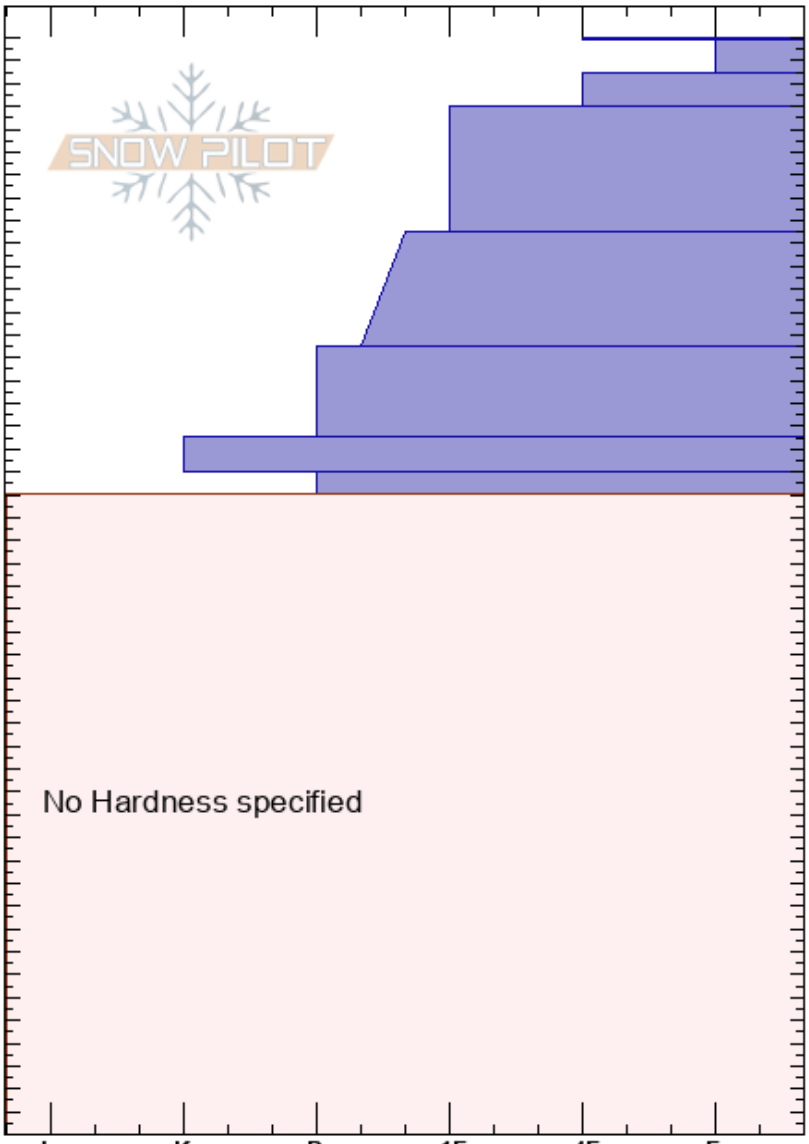

Tamarack Peak
 Carson Range
 NV
 Elevation: 9670 ft
 Aspect: 12°
 Specifics: Ski tracks on slope; We skied slope

Andy Anderson
 01/14/2017 - 12:00pm
 Co-ord: 39.31836N, -119.91763W
 Slope Angle: 20°
 Wind Loading:

Stability: Good
 Air Temperature:
 Sky Cover: CLR
 Precipitation: NO
 Wind: Calm

HS:480
 Layer Notes:
 290-280cm: Layer continued below.
 280-0cm: Probed

Height (cm)	Crystal		Moisture	ρ kg/m ³	Stability tests & Layer comments
	Form	Size			
480					
470	∇	4			
460					
450	∇				← ECTN14 @450cm
440	/	1			
430					
420	/ (•)	0.5			
410					
400	•	0.5			
390					
380					
370	•	0.5-1			
360					
350					
340					
330	•	1			
320					
310					
300	=				
290					290-280cm: Layer continued below.
280	•	0.5			
270					
260					
250					
240					
230					
220					
210					
200					
190					
180					
170					
160					
150					
140					280-0cm: Probed
130					
120					
110					
100					
90					
80					
70					
60					
50					
40					
30					
20					
10					
0					