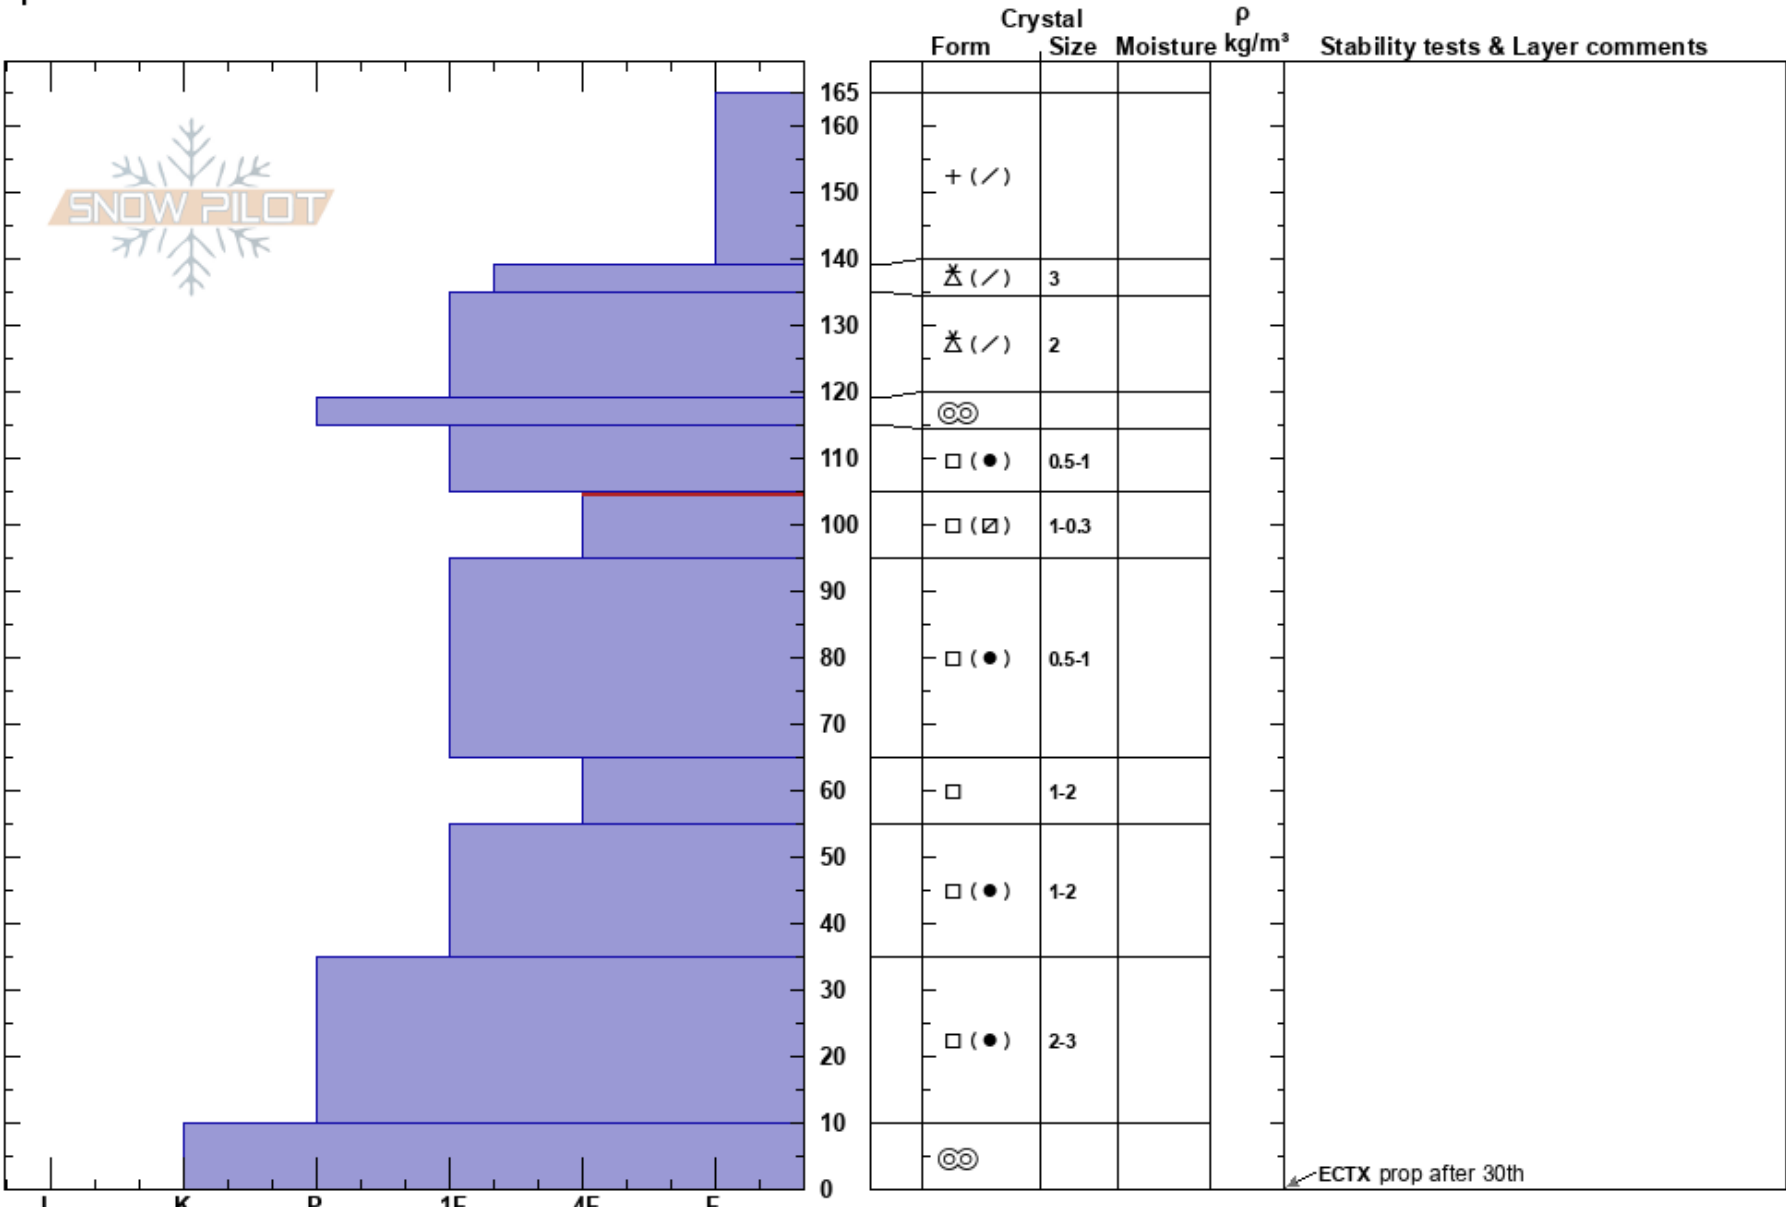

Shadow Peak  
 Teton Range  
 WY  
 Elevation: 10129 ft  
 Aspect: NE  
 Specifics:

Lisa Van Sciver  
 12/29/2018 - 1:00pm  
 Co-ord: 43.71669N, -110.78530W  
 Slope Angle: 31°  
 Wind Loading: previous

Stability:  
 Air Temperature: -12°C  
 Sky Cover: OVC  
 Precipitation: S-1  
 Wind: SW Light Breeze

HS:165  
 Layer Notes:  
 105-95cm:Problematic layer

ECTX prop after 30th

Notes: In the Extended Column Test, there was full propagation after the 30th tap on Near-Surface Facets 65cm down.