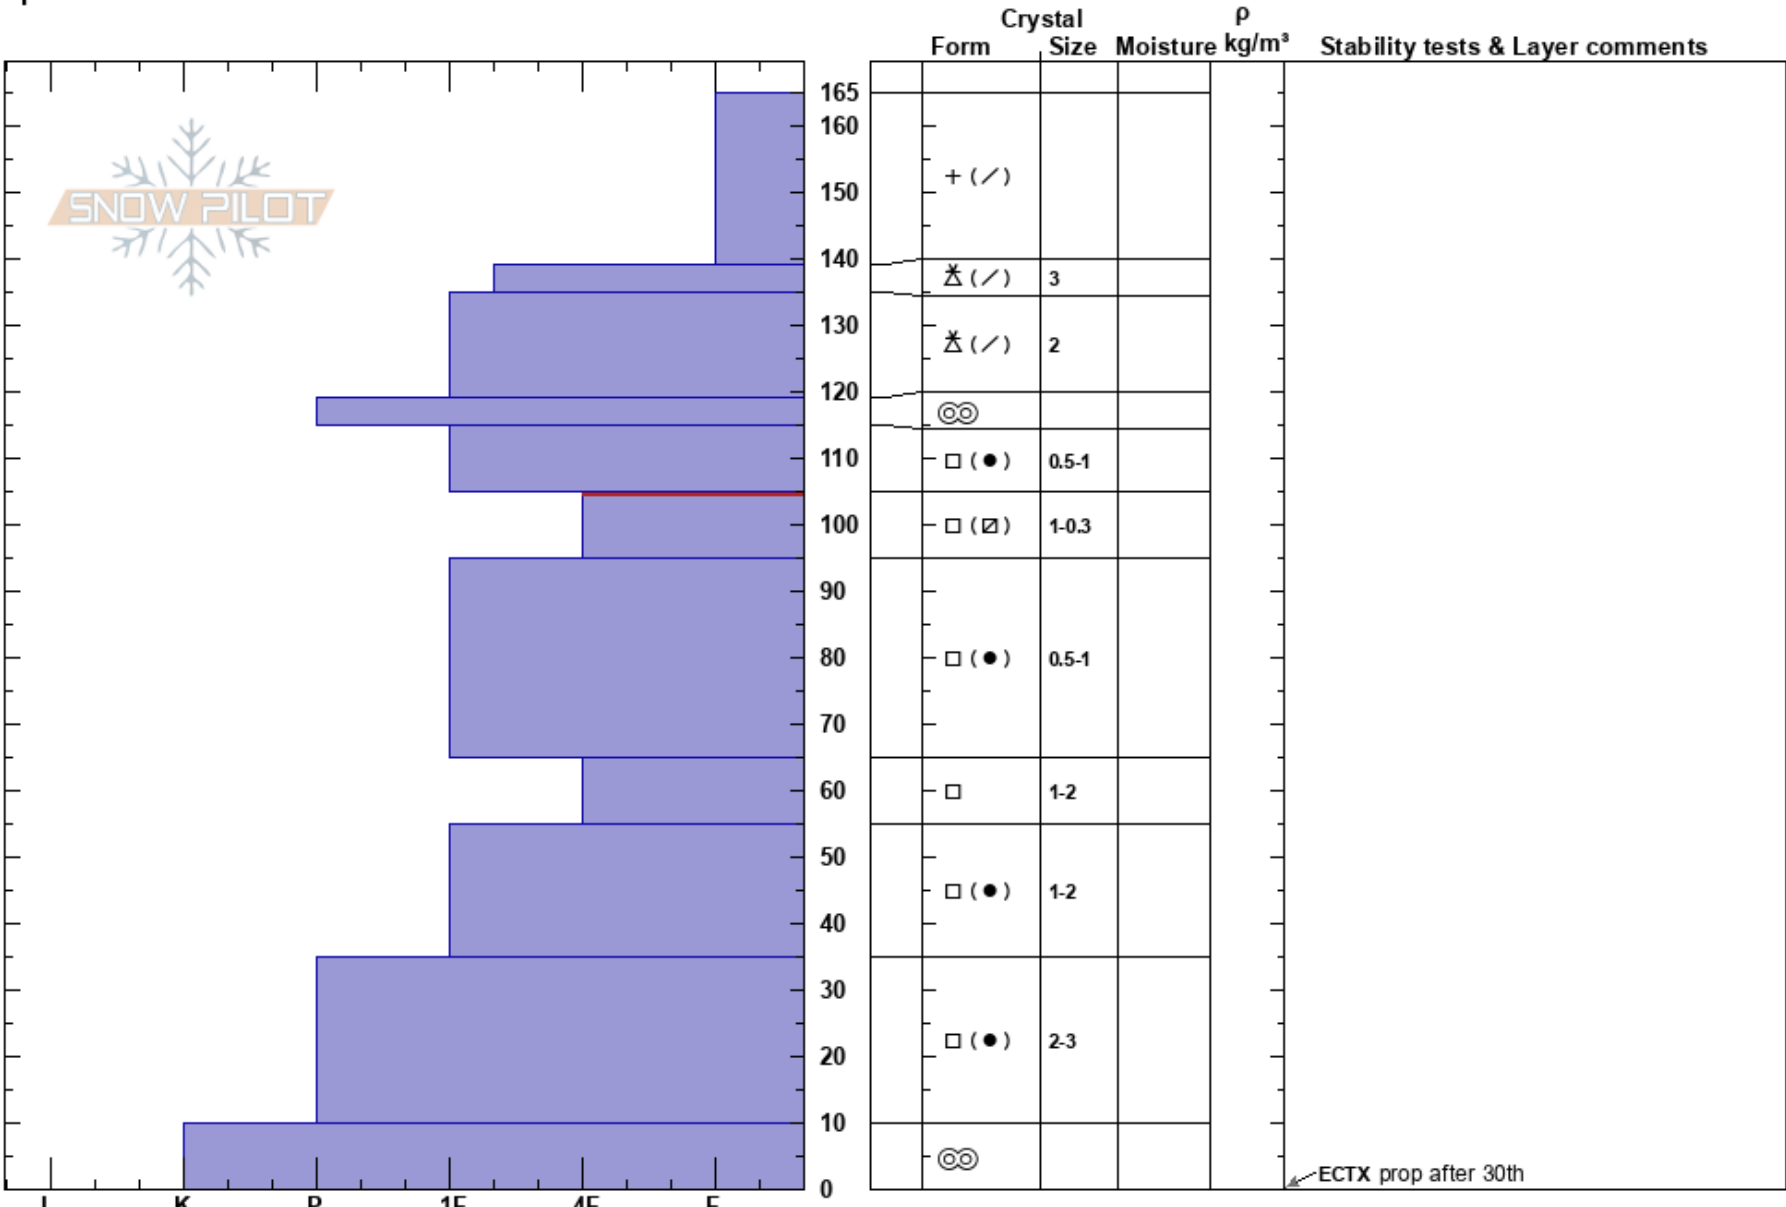

Shadow Peak
 Teton Range
 WY
 Elevation: 10129 ft
 Aspect: NE
 Specifics:

Lisa Van Sciver
 12/29/2018 - 1:00pm
 Co-ord: 43.71669N, -110.78530W
 Slope Angle: 31°
 Wind Loading: previous

Stability:
 Air Temperature: -12°C
 Sky Cover: OVC
 Precipitation: S-1
 Wind: SW Light Breeze

HS:165
 Layer Notes:
 105-95cm:Problematic layer

ECTX prop after 30th

Notes: In the Extended Column Test, there was full propagation after the 30th tap on Near-Surface Facets 65cm down.