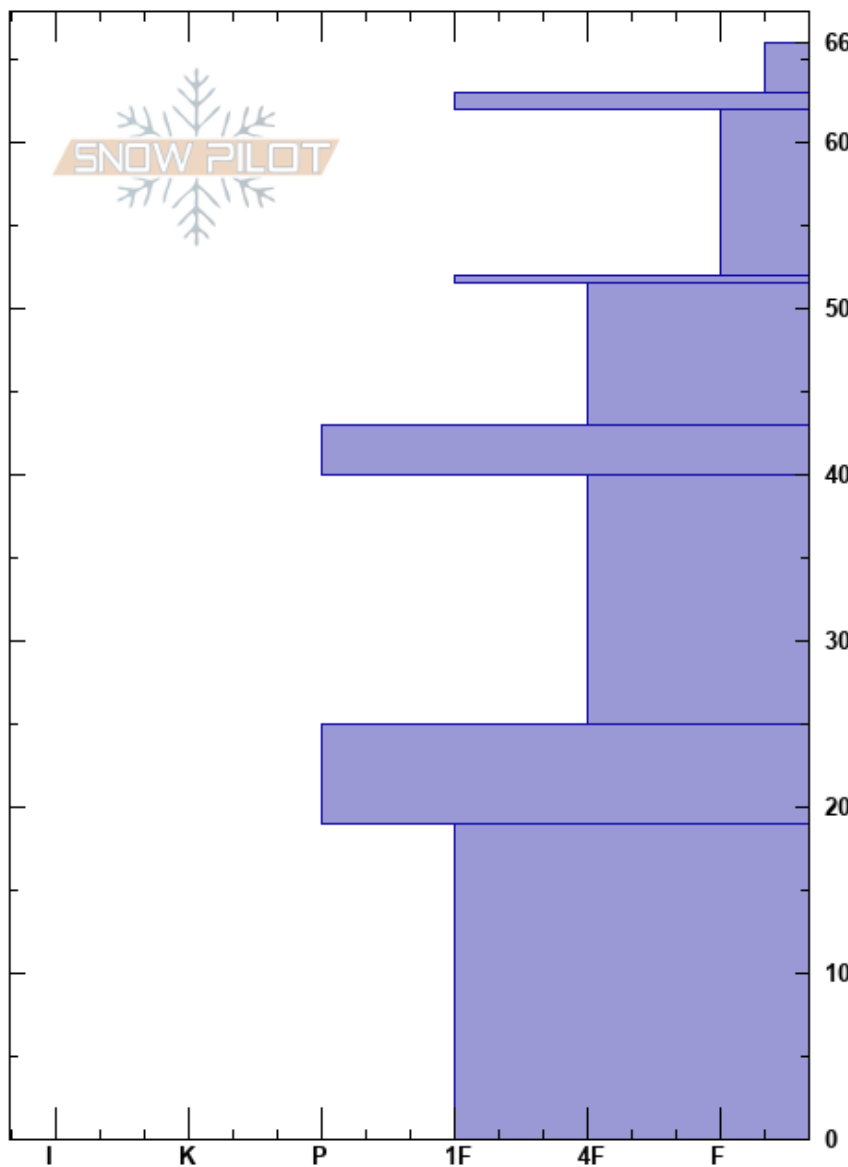

181229 Upper Cameron
 Never Summer
 CO
 Elevation: 10148 ft
 Aspect: S
 Specifics:

Ryan Zarter
 12/29/2018 - 11:11am
 Co-ord: 40.50690N, -105.88935W
 Slope Angle: 35°
 Wind Loading: yes

Stability:
 Air Temperature: -14°C
 Sky Cover: FEW
 Precipitation: NO
 Wind: SE Moderate

HS:66

Layer Notes:

Crystal Form	Crystal Size	Moisture	ρ kg/m ³	Stability tests & Layer comments
∩ (V)	0.5-3	D		
⊙(□)	0.5	D		
∩	1	D		
⊙(□)	1	D		
B	1	D		
⊙		D		← 2x CT24, Q2 @40cm
B	2	D		
⊙		D		← ECTN26 @25cm
^	3	D		