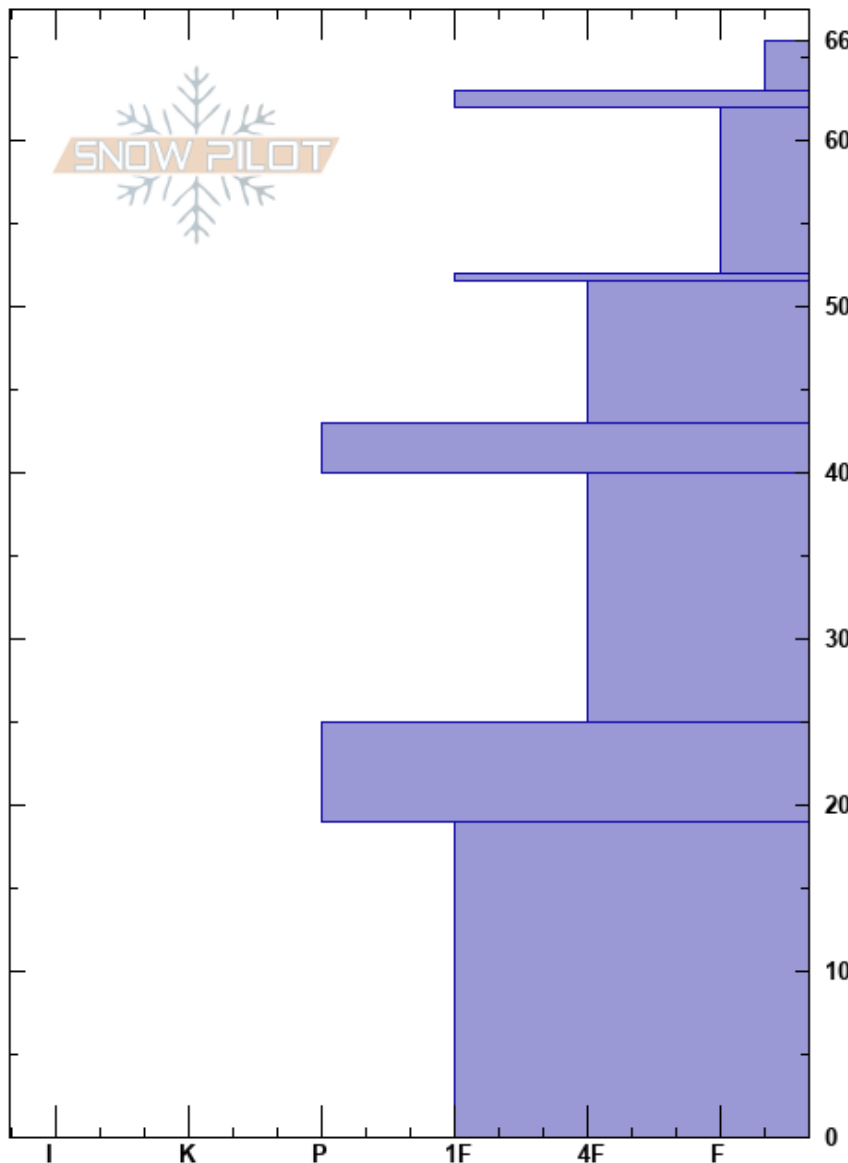

181229 Upper Cameron
 Never Summer
 CO
 Elevation: 10148 ft
 Aspect: S
 Specifics:

Ryan Zarter
 12/29/2018 - 11:11am
 Co-ord: 40.50690N, -105.88935W
 Slope Angle: 35°
 Wind Loading: yes

Stability:
 Air Temperature: -14°C
 Sky Cover: FEW
 Precipitation: NO
 Wind: SE Moderate

HS:66

Layer Notes:

Crystal Form	Crystal Size	Moisture	ρ kg/m ³	Stability tests & Layer comments
∩ (V)	0.5-3	D		
⊙(□)	0.5	D		
∩	1	D		
⊙(□)	1	D		
B	1	D		
⊙		D		← 2x CT24, Q2 @40cm
B	2	D		
⊙		D		← ECTN26 @25cm
^	3	D		